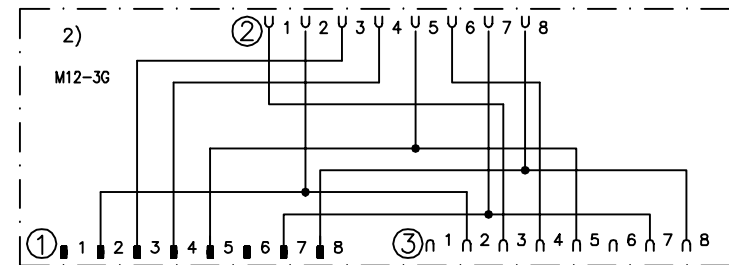

Orion3 Extended

ADAM M12-8 OSSD-Info ADAM M12-8 OSSD-Info

Cable (b): M12-5 female single ended.  
 Cable (e): M12-8 male + female  
 Cable (f): C8 (cable) + M12-C04 (contact)

SENTRY **SSR10**  
**ABB** Jokab Safety

CH1  
 MODE  
 CH2  
 M  
 A

Anmärkning Remark

Connection ex. SSR10 Eden OSSD 8-pol + Orion M12-3G Serie

**ABB** Jokab Safety

Konstr Design HHg	Godk Appr	Datum Date 2017-09-21	Blad Sheet
Ritad Drawn HHg	Sidor Pages	Ritn nr Drawing no 2TLC010020T0006	Forts Cont