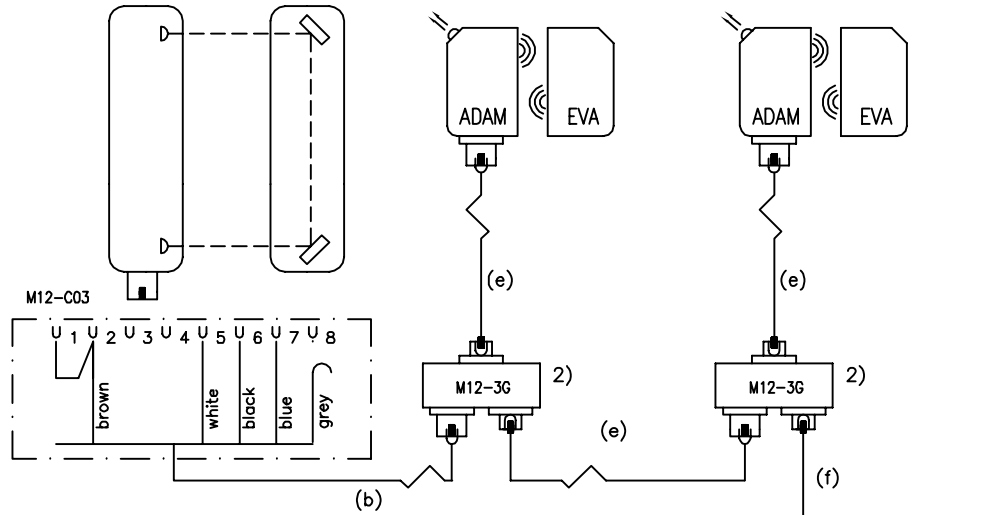

Orion3 Extended

ADAM M12-8 OSSD-Info ADAM M12-8 OSSD-Info

Cable (b): M12-5 female single ended.  
 Cable (e): M12-8 male + female  
 Cable (f): C8 (cable) + M12-C04 (contact)

SENTRY **SSR10**  
**ABB** Jokab Safety

CH1  
 MODE  
 CH2  
 M  
 A

Anmärkning Remark

Connection ex. SSR10 Eden OSSD 8-pol + Orion M12-3G Serie

**ABB** Jokab Safety

Konstr Design HHg	Godk Appr	Datum Date 2017-09-21	Blad Sheet
Ritad Drawn HHg	Sidor Pages	Ritn nr Drawing no 2TLC010020T0006	Forts Cont