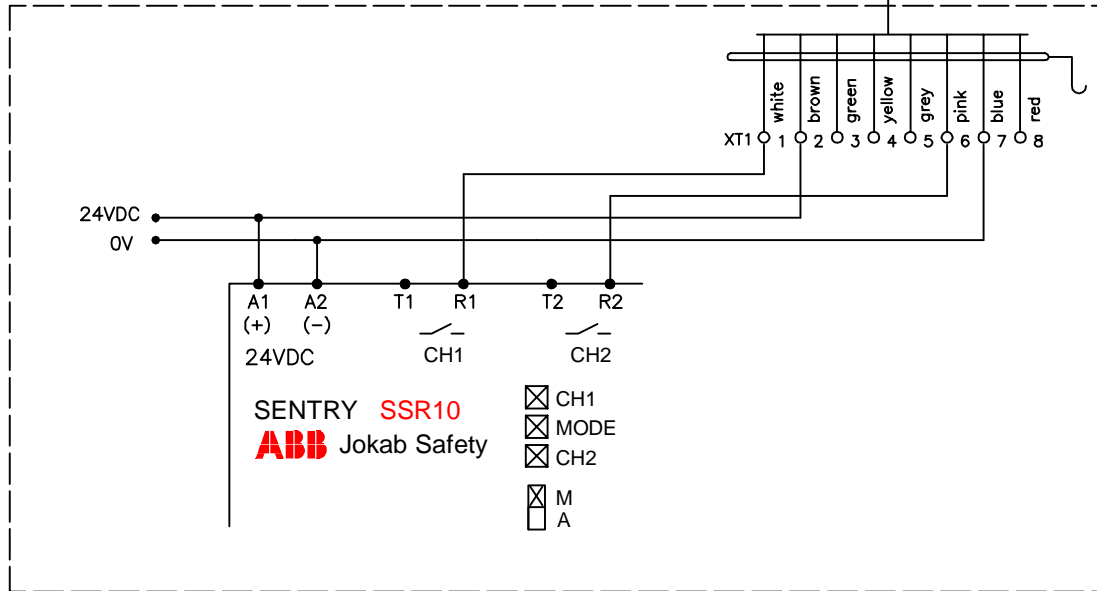

Orion3 Extended

ADAM M12-8 OSSD-Info ADAM M12-8 OSSD-Info

Cable (b): M12-5 female single ended.  
 Cable (e): M12-8 male + female  
 Cable (f): C8 (cable) + M12-C04 (contact)

SENTRY **SSR10**  
**ABB** Jokab Safety

CH1  
 MODE  
 CH2  
 M  
 A

Anmärkning Remark

Connection ex. SSR10 Eden OSSD 8-pol + Orion M12-3G Serie

**ABB** Jokab Safety

Konstr Design HHg	Godk Appr	Datum Date 2017-09-21	Blad Sheet
Ritad Drawn HHg	Sidor Pages	Ritn nr Drawing no 2TLC010020T0006	Forts Cont