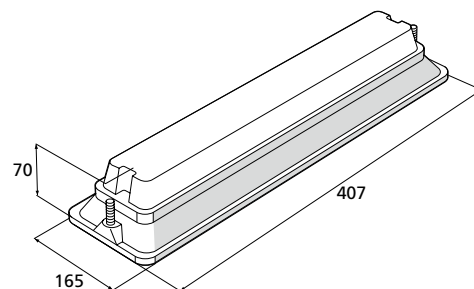

Accessories

Order code	Description
RB00	Recessed diffuser panel
RB011	Rb metal diffuser trim - white
RB041	Rb metal diffuser diff trim - gold/brass
RB051	Rb metal diffuser diff trim - stainless steel
RB061	Rb metal diffuser diff trim - silver