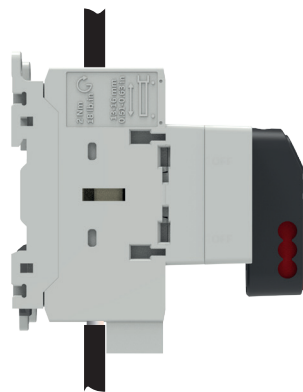

—
INSTALLATION INSTRUCTION

Parallel connection kit

OZXA42-43

OZXA42

1

2

3

A00145A

* Stranded

OZXA43

A00146A

* Stranded

Contact us

ABB Oy

P.O. Box 622
FI-65101 Vaasa
Finland

abb.com/lowvoltage