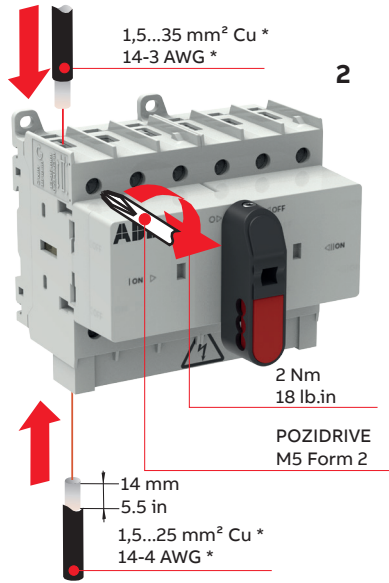

—
INSTALLATION INSTRUCTION

Parallel connection kit

OZXA42-43

OZXA42

1

2

3

A00145A

* Stranded

OZXA43

A00146A

* Stranded

Contact us

ABB Oy

P.O. Box 622
FI-65101 Vaasa
Finland

abb.com/lowvoltage