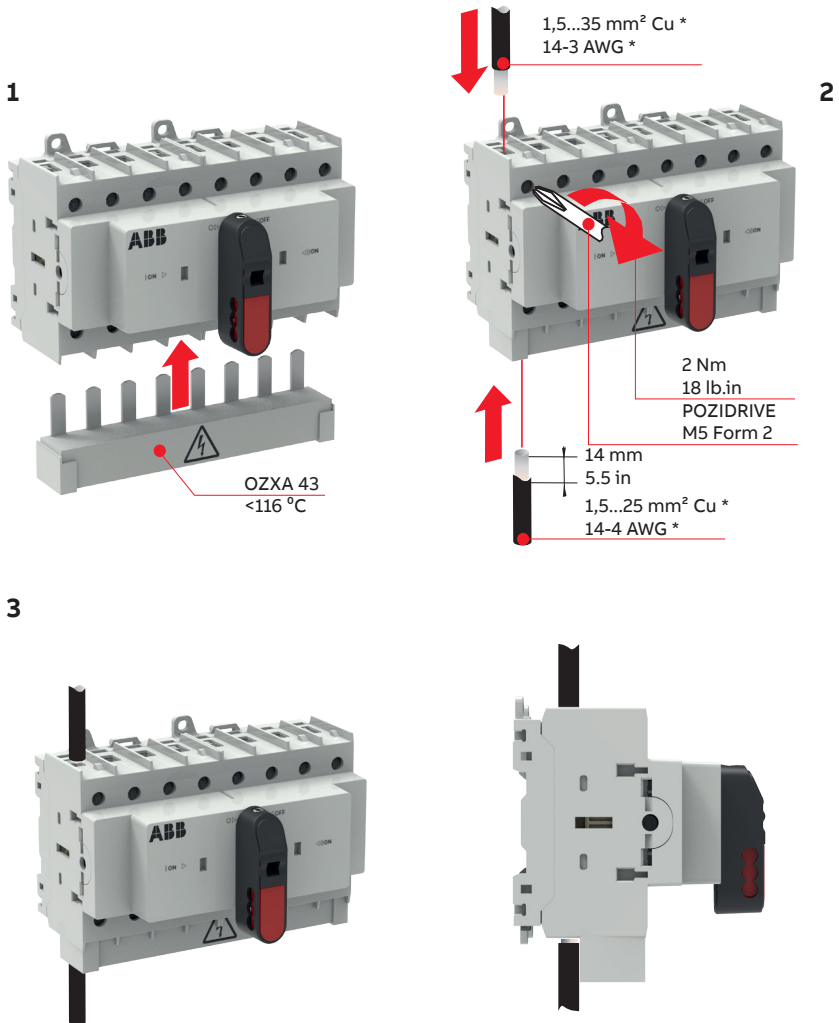

—
INSTALLATION INSTRUCTION

Parallel connection kit

OZXA42-43

OZXA42

1

2

3

A00145A

* Stranded

OZXA43

A00146A

* Stranded

Contact us

ABB Oy

P.O. Box 622
FI-65101 Vaasa
Finland

abb.com/lowvoltage