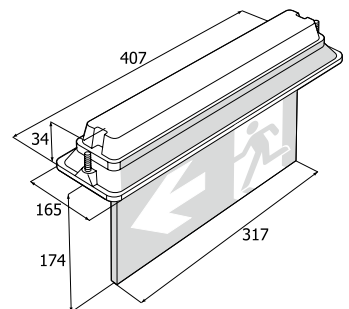

Cable entry via 20 mm knockouts on rear of unit.  
Ceiling cutout 380 mm x 136 mm.