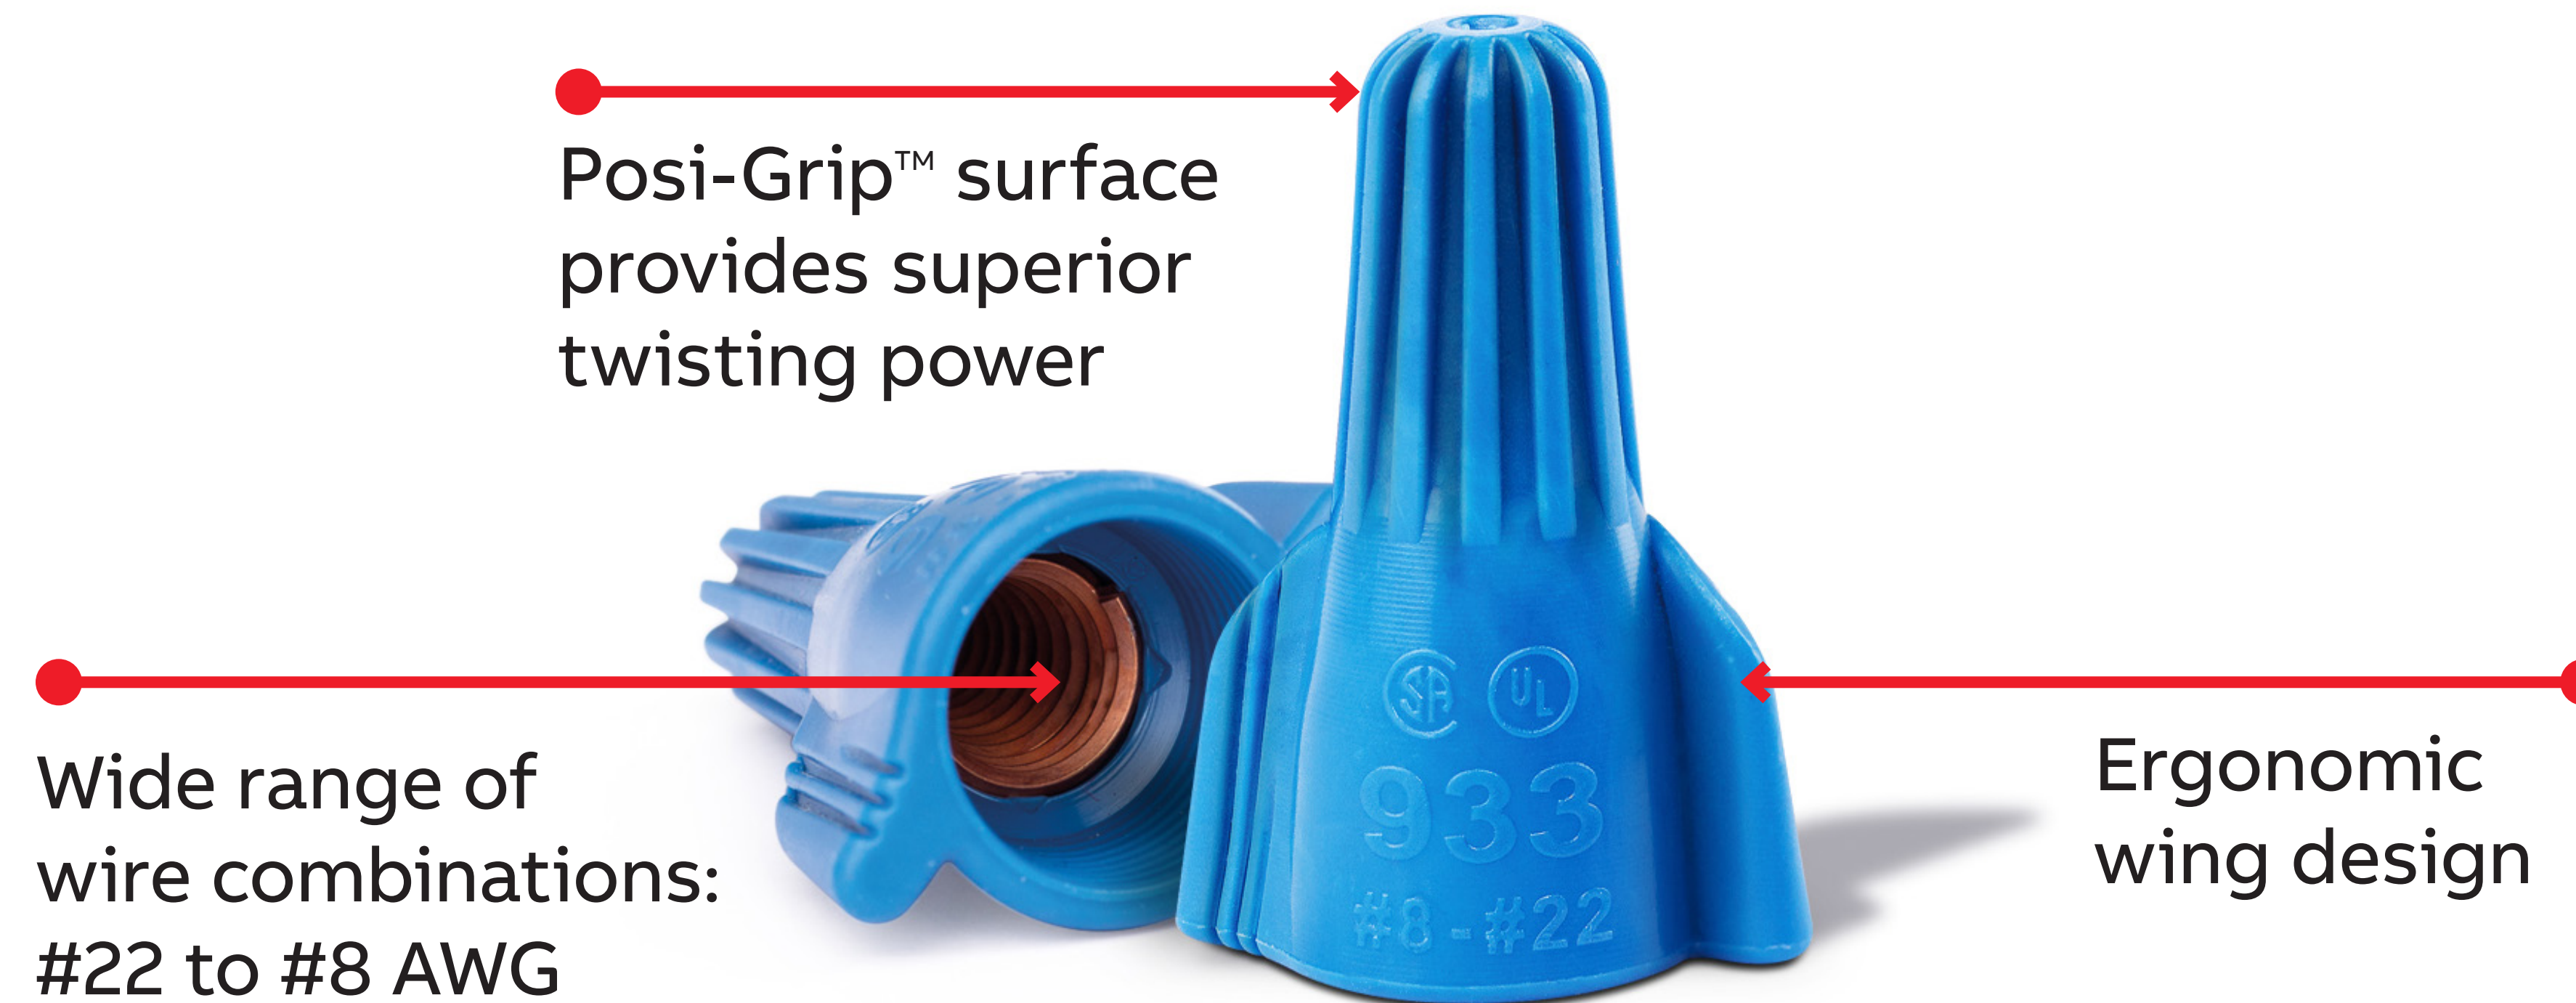

marrette®

PRO-BLU™ 933™

Wire connectors

The **TRUE** blue Marrette

ABB