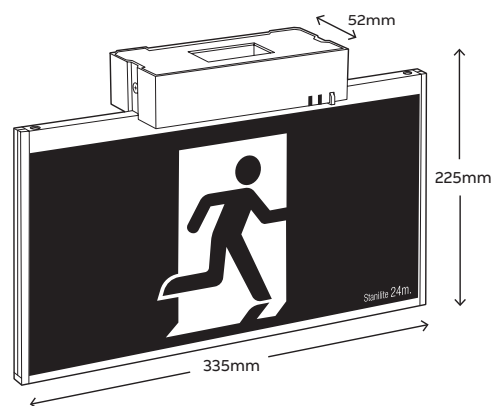

Stanilite®

Platinum exit LED evago Nexus® ceiling mount

Range

Platinum range

Product group

Exit LED evago

Features

- LED technology 100,000 hours plus lamp life
- Low power consumption and LED light source for reduced operation and maintenance costs
- Advanced charging technology combined with Lithium iron phosphate battery for long life and low maintenance
- Nexus monitored, wireless
- RF frequency range 920 - 925 MHz
- Bright and uniform exit face luminance
- Architecturally pleasing frameless slim line design
- First-fix plate for quick and easy installation and maintenance
- 24m viewing distance
- Surface mounting (requires space behind the ceiling for Nexus RF communication module and antenna)
- Product comes standard with running man pictograph straight. Other pictograph diffuser options (arrow left/right) can be ordered separately - see accessories
- 0.5m and 1m rod suspension kit available as a standard option
- 1.5m and 3m wire suspension kit available as a standard option

Catalogue no.	Description
Nexus products	
SGPELEVRFSCM-1	Platinum exit LED evago Nexus RF ceiling mount single sided picto
Accessories	
31-BPGEVG	Backplate evago 24m
31-PEVG1	Diffuser evago 24m picto
31-PEVG2	Diffuser evago 24m <picto
31-PEVG3	Diffuser evago 24m picto>
EVRSK50CM	Evago rod suspension kit 50cm
EVRSK100CM	Evago rod suspension kit 100cm
EVWSK150CM	Evago wire suspension kit 150cm
EVWSK300CM	Evago wire suspension kit 300cm
Spare parts	
03-YPMA011	Battery LiFePO4 3.2V 1.14Ah

Dimensions			
Item	Length	Width	Height
Control module	159mm	52mm	41mm
Diffuser assembly	335mm	12mm	184mm
Weight			
Model	Weight		
Nexus RF	1.5kg		
Construction			
Part	Construction		
Body	Diecast aluminum		
Light guide	Polycarbonate		
Diffuser	Acrylic		