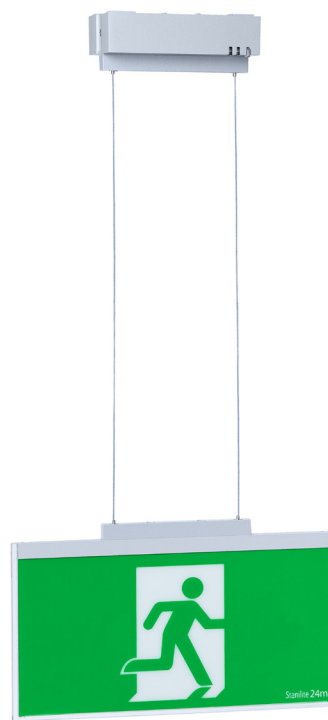

Stanilite®

Platinum exit LED evago Nexus® ceiling mount

Range

Platinum range

Product group

Exit LED evago

Features

- LED technology 100,000 hours plus lamp life
- Low power consumption and LED light source for reduced operation and maintenance costs
- Advanced charging technology combined with Lithium iron phosphate battery for long life and low maintenance
- Nexus monitored, wireless
- RF frequency range 920 - 925 MHz
- Bright and uniform exit face luminance
- Architecturally pleasing frameless slim line design
- First-fix plate for quick and easy installation and maintenance
- 24m viewing distance
- Surface mounting (requires space behind the ceiling for Nexus RF communication module and antenna)
- Product comes standard with running man pictograph straight. Other pictograph diffuser options (arrow left/right) can be ordered separately - see accessories
- 0.5m and 1m rod suspension kit available as a standard option
- 1.5m and 3m wire suspension kit available as a standard option

Catalogue no.	Description
Nexus products	
SGPELEVRFSCM-1	Platinum exit LED evago Nexus RF ceiling mount single sided picto
Accessories	
31-BPGEVG	Backplate evago 24m
31-PEVG1	Diffuser evago 24m picto
31-PEVG2	Diffuser evago 24m <picto
31-PEVG3	Diffuser evago 24m picto>
EVRSK50CM	Evago rod suspension kit 50cm
EVRSK100CM	Evago rod suspension kit 100cm
EVWSK150CM	Evago wire suspension kit 150cm
EVWSK300CM	Evago wire suspension kit 300cm
Spare parts	
03-YPMA011	Battery LiFePO4 3.2V 1.14Ah

Light source		
	Model	Light source
	Nexus RF	Multiple LED 0.6W

Power consumption		
	Model	Power consumption
	Nexus RF	2.0W average

Note: Preliminary results

Note:
 - Complies to IEC60598.2.22 and AS2293

Rod suspended

Wire suspended

Note on rod/wire suspended:
 - Evago rod/wire suspension kits available separately, see accessories