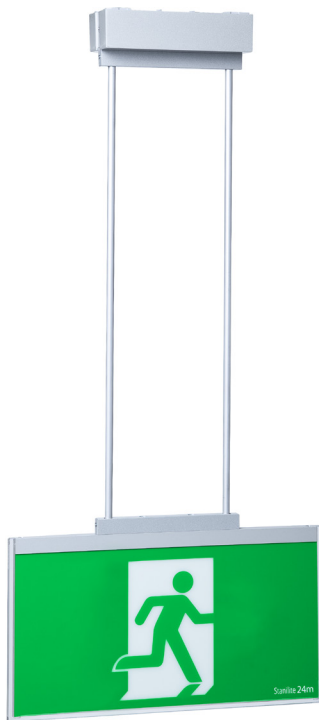

Stanilite®

Platinum exit LED evago Nexus® ceiling mount

Range

Platinum range

Product group

Exit LED evago

Features

- LED technology 100,000 hours plus lamp life
- Low power consumption and LED light source for reduced operation and maintenance costs
- Advanced charging technology combined with Lithium iron phosphate battery for long life and low maintenance
- Nexus monitored, wireless
- RF frequency range 920 - 925 MHz
- Bright and uniform exit face luminance
- Architecturally pleasing frameless slim line design
- First-fix plate for quick and easy installation and maintenance
- 24m viewing distance
- Surface mounting (requires space behind the ceiling for Nexus RF communication module and antenna)
- Product comes standard with running man pictograph straight. Other pictograph diffuser options (arrow left/right) can be ordered separately - see accessories
- 0.5m and 1m rod suspension kit available as a standard option
- 1.5m and 3m wire suspension kit available as a standard option

Catalogue no.	Description
Nexus products	
SGPELEVRFSCM-1	Platinum exit LED evago Nexus RF ceiling mount single sided picto
Accessories	
31-BPGEVG	Backplate evago 24m
31-PEVG1	Diffuser evago 24m picto
31-PEVG2	Diffuser evago 24m <picto
31-PEVG3	Diffuser evago 24m picto>
EVRSK50CM	Evago rod suspension kit 50cm
EVRSK100CM	Evago rod suspension kit 100cm
EVWSK150CM	Evago wire suspension kit 150cm
EVWSK300CM	Evago wire suspension kit 300cm
Spare parts	
03-YPMA011	Battery LiFePO4 3.2V 1.14Ah

Dimensions			
Item	Length	Width	Height
Control module	159mm	52mm	41mm
Diffuser assembly	335mm	12mm	184mm
Weight			
Model	Weight		
Nexus RF	1.5kg		
Construction			
Part	Construction		
Body	Diecast aluminum		
Light guide	Polycarbonate		
Diffuser	Acrylic		

Light source		
	Model	Light source
	Nexus RF	Multiple LED 0.6W

Power consumption		
	Model	Power consumption
	Nexus RF	2.0W average

Note: Preliminary results

Note:
 - Complies to IEC60598.2.22 and AS2293

Rod suspended