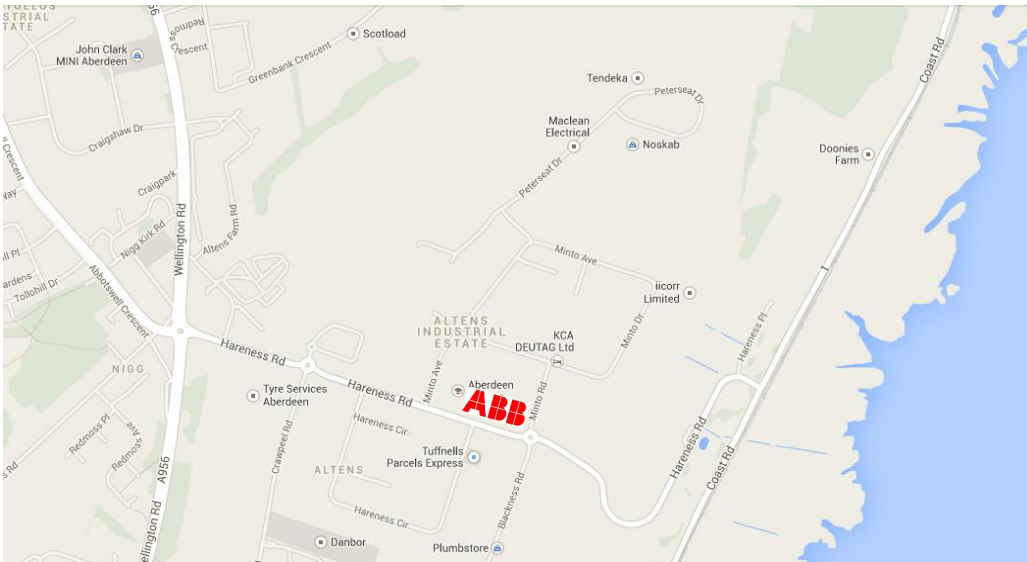

# Travelling to ABB Aberdeen

**Full Address:  
ABB Ltd  
Hareness Road  
Altens Industrial Estate  
Aberdeen  
AB12 3LE**

ABB Aberdeen is located within Altens Industrial Estate to the south of Aberdeen city centre, near the coast.

The ABB office is based on the main road running through the Industrial Estate - Hareness Road

**PLEASE REPORT TO SECURITY ON ARRIVAL**

To enrol on-line visit:  
[www.abb.com/Abbuniversity/courses.aspx](http://www.abb.com/Abbuniversity/courses.aspx)