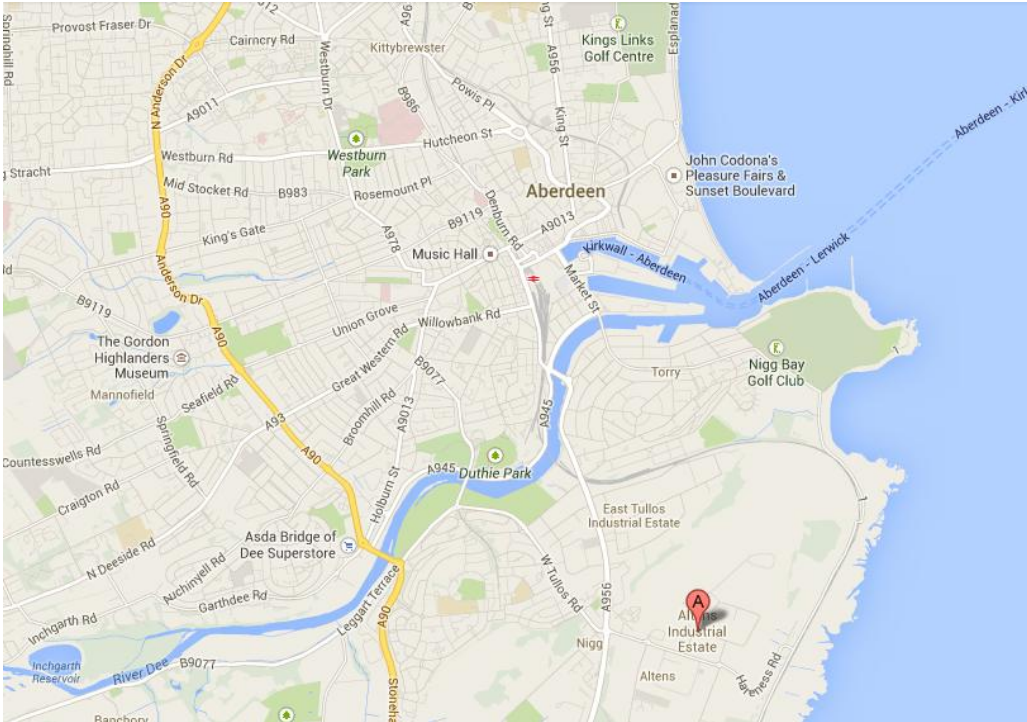

# Travelling to ABB Aberdeen

**Full Address:  
ABB Ltd  
Hareness Road  
Altens Industrial Estate  
Aberdeen  
AB12 3LE**

ABB Aberdeen is located within Altens Industrial Estate to the south of Aberdeen city centre, near the coast.

The ABB office is based on the main road running through the Industrial Estate - Hareness Road

**PLEASE REPORT TO SECURITY ON ARRIVAL**

To enrol on-line visit:  
[www.abb.com/Abbuniversity/courses.aspx](http://www.abb.com/Abbuniversity/courses.aspx)