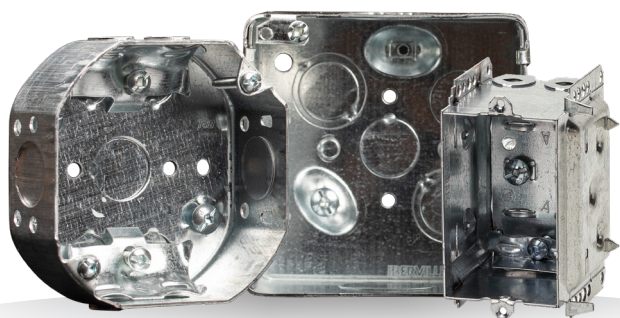

DESTINATION	ORDER	REFERENCE	REMARKS
MONTREAL	DEVICE BOX	BCR2000	IN STOCK
CALGARY	OCTAGONAL BOX	BC54151-L	IN STOCK
TORONTO	SQUARE BOX	BC52171-K	IN STOCK
VICTORIA	STEEL STUD BOX	BC3104-LSSAX	IN STOCK
WINNIPEG	BRACKET	BCBK-20	IN STOCK
HALIFAX	DEVICE BOX	BC2304-LHTQ	IN STOCK

Always available when you need them.

A complete selection of electrical boxes and accessories.
Innovative products to meet your evolving needs.
Made in Canada for the Canadian market.

Scan the QR code for more information about the Iberville family.