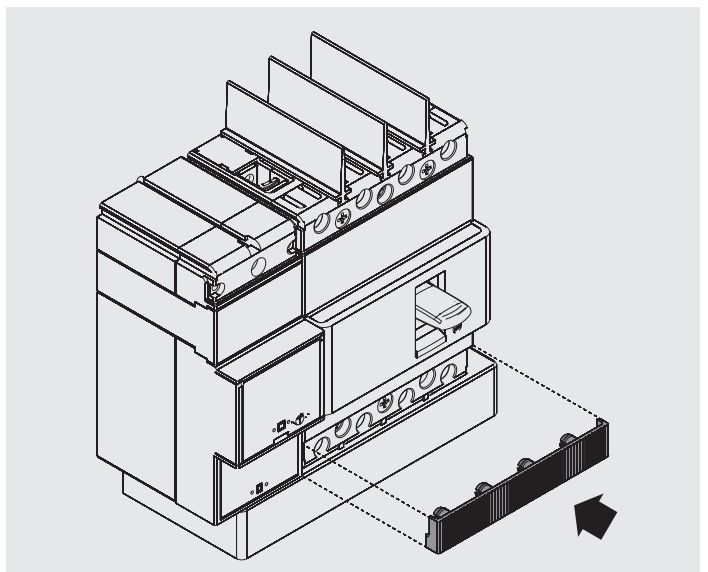

B

XT1

C

XT1

D

XT1

E

XT1

F

XT1

G

XT1

For more information please contact:

ABB S.p.A.

ABB SACE Division

Via Baioni, 35

24123 Bergamo - Italy

Phone: +39 035 395 111

Fax: +39 035 395 306 - 433

www.abb.com

Power and productivity
for a better world™