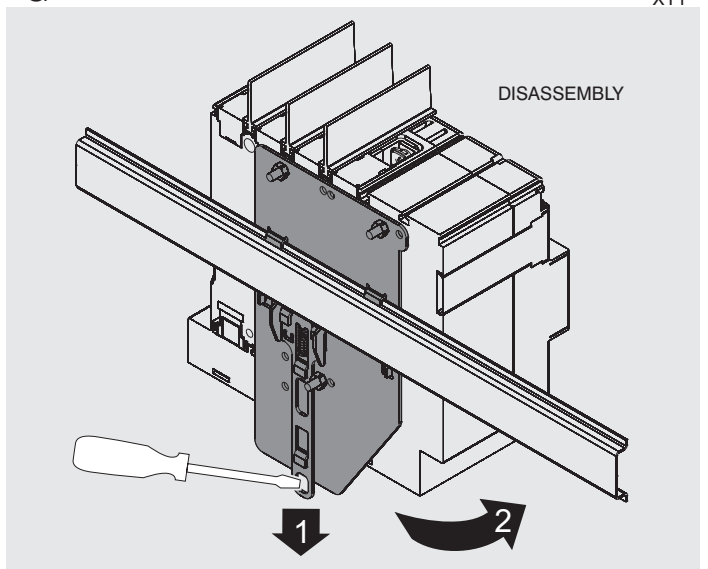

B

XT1

C

XT1

D

XT1

E

XT1

F

XT1

G

XT1

For more information please contact:

ABB S.p.A.

ABB SACE Division

Via Baioni, 35

24123 Bergamo - Italy

Phone: +39 035 395 111

Fax: +39 035 395 306 - 433

www.abb.com

Power and productivity
for a better world™