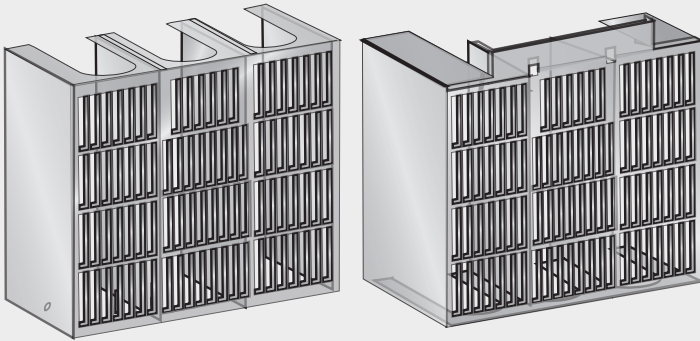

—
INSTALLATION INSTRUCTION

Terminal shroud OTS125FL3

OTS125FL3

Or:

OTS125FL3

Contact us

ABB Oy

P.O. Box 622
FI-65101 Vaasa
Finland