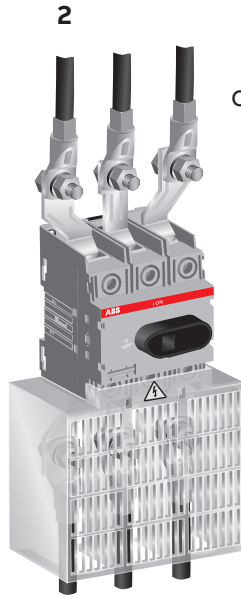

—
INSTALLATION INSTRUCTION

Terminal shroud OTS125FL3

OTS125FL3

Or:

OTS125FL3

Contact us

ABB Oy

P.O. Box 622
FI-65101 Vaasa
Finland