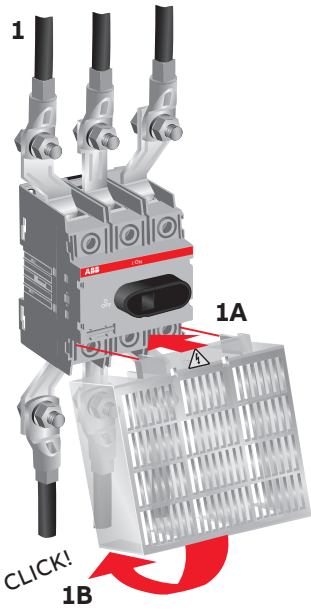

—
INSTALLATION INSTRUCTION

Terminal shroud OTS125FL3

OTS125FL3

Or:

OTS125FL3

Contact us

ABB Oy

P.O. Box 622
FI-65101 Vaasa
Finland