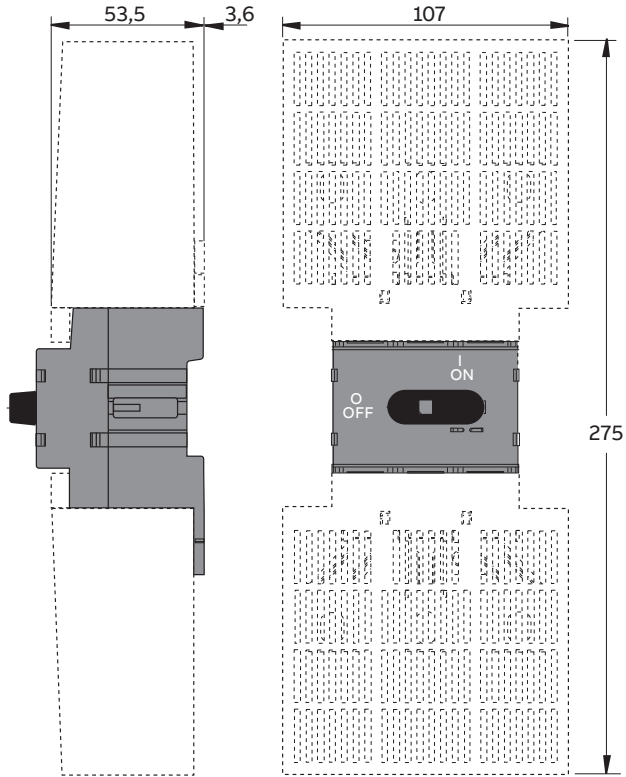

—
INSTALLATION INSTRUCTION

Terminal shroud OTS125FL3

OTS125FL3

Or:

OTS125FL3

Contact us

ABB Oy

P.O. Box 622
FI-65101 Vaasa
Finland