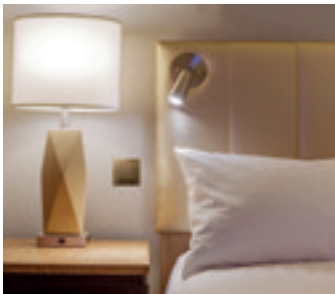

Luxurious perfection

Sky Niessen Gold perfectly adapts to other installations done with Niessen. The use of Niessen luxury mechanism makes the installation and renovation of each room easy.