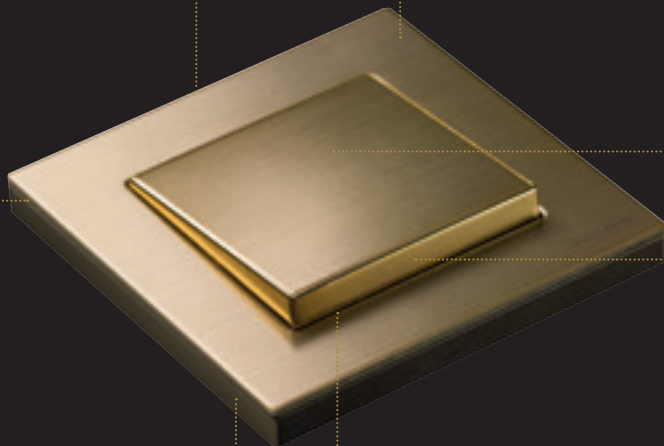

Slim, balanced, perfect.

At just 8.5 mm thick, the Sky Niessen series barely protrudes from the wall. Thanks to the use of subtle components, with Sky Niessen you will achieve a visual perception of perfection in the decoration of any room.

High-quality
and durable
finishes

Noble
materials in
switch and frame

Display
lighting in
white

Gold-plated
trim in antique
gold finish

Maximum
slimness
8,5mm

Minimum gap
between switch
and frame

Eco-design

Dazzling in every way

The gap between the switch and the frame in the Sky Niessen Gold finish is minimised and decorated with gold-plated details. Due to its refined design it can be perfectly integrated into the most eclectic styles.