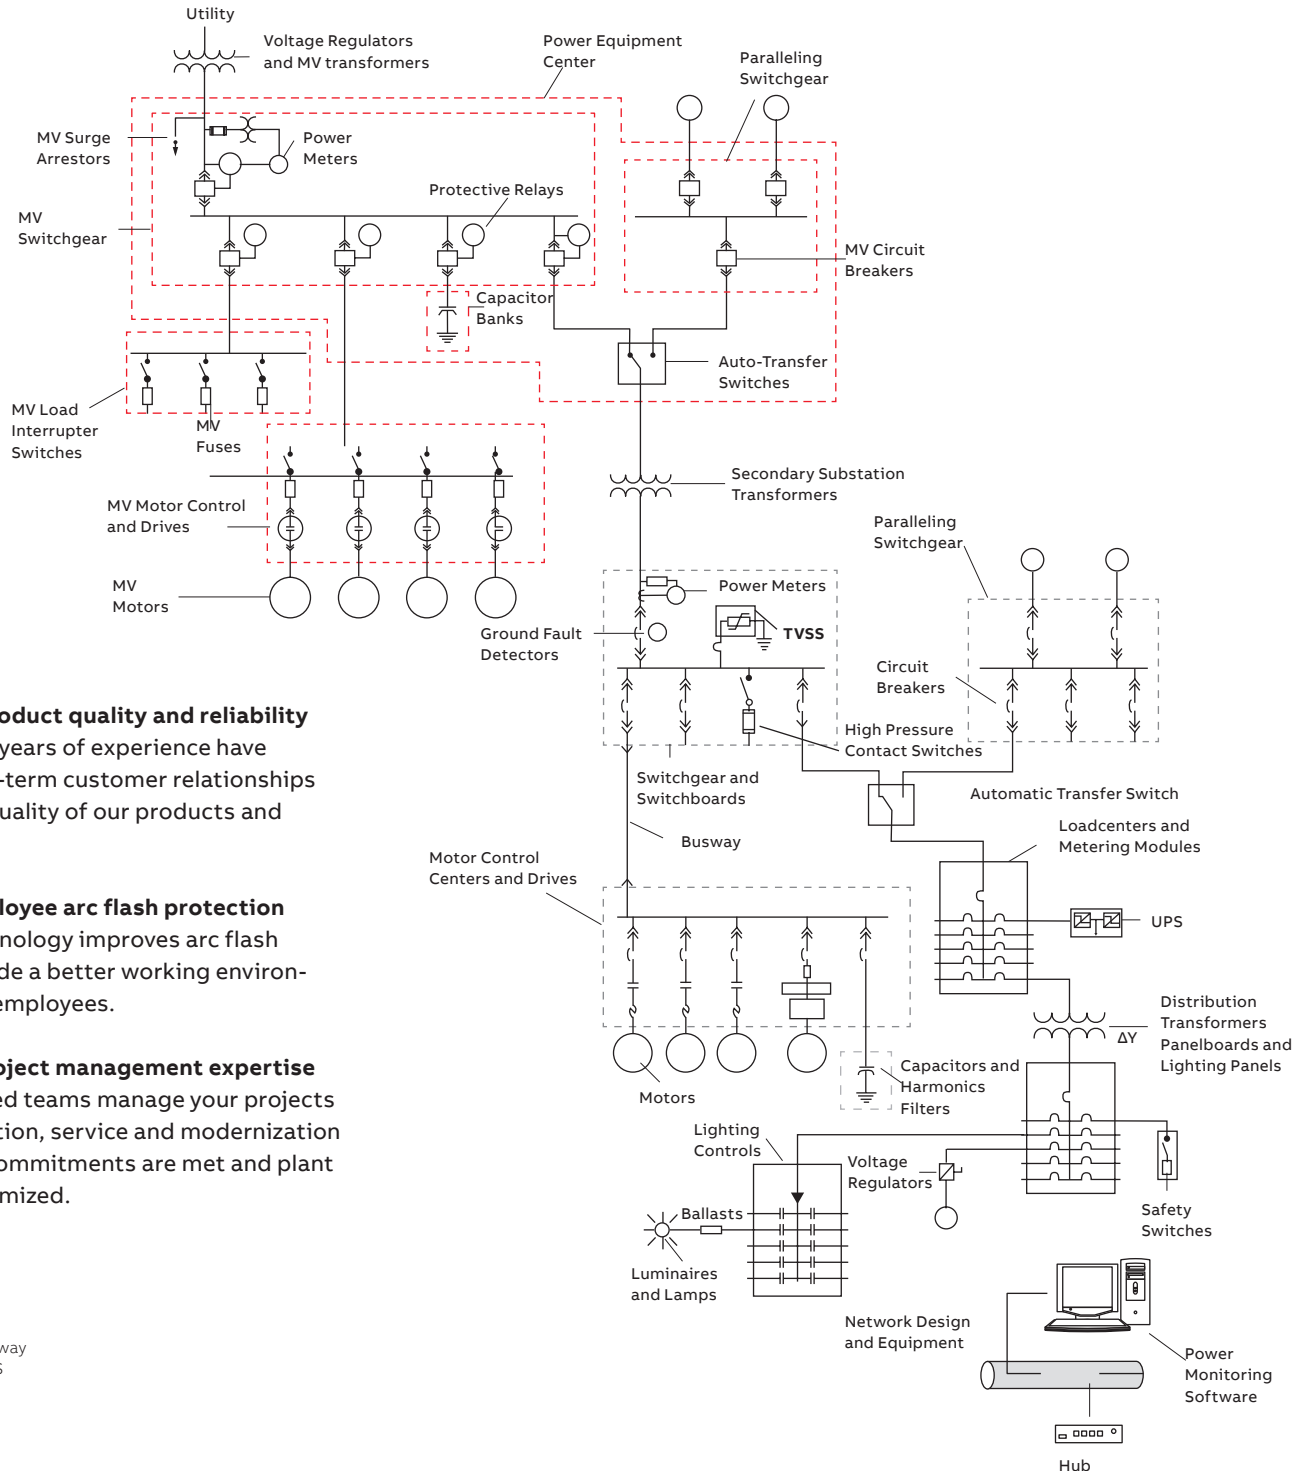

SERVICES

Industrial Facilities Upstream to Downstream Diagram

A history of product quality and reliability
 More than 100 years of experience have produced long-term customer relationships based on the quality of our products and service.

Improved employee arc flash protection
 Our latest technology improves arc flash safety to provide a better working environment for your employees.

Full service project management expertise
 Our experienced teams manage your projects during installation, service and modernization to make sure commitments are met and plant uptime is maximized.