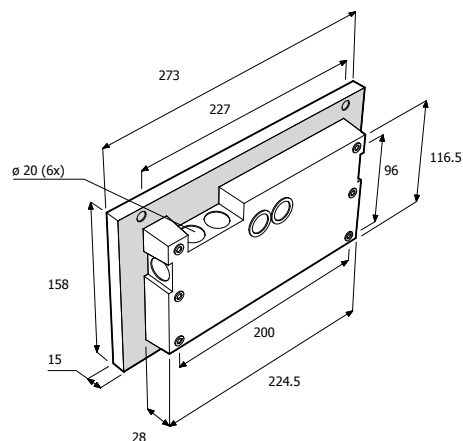

**Ovano**

Productivity & reliability

**Compact emergency exit sign, wall mount**

- Compatible with DALI control panel (DCU) to control, test & monitor emergency lighting
- Plug and play, maintained and non-maintained in one
- 25m viewing distance

**Luminaire**

Order code	Description	Input voltage	Lamp type	Power consumption (VA/W)	Operation / duration (hrs)	Environment temp. (°C)	Weight (kg)
XT224SM/DALI*	XT224SM	220-240 AC 50/60 Hz	1 x LED 2.8W	3.5	3	-5-45	0.66

\* Configurable pictograms included  
Maintained and non maintained

Ensure 3cm clearance above product when wall mounting