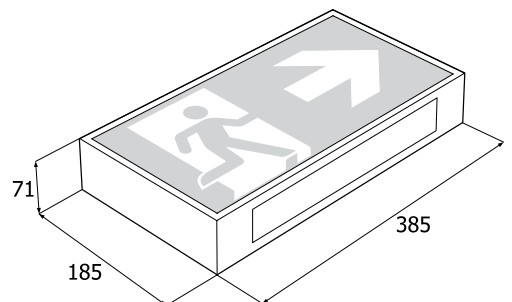

Navigator compact

Practical & everyday

Compact, folded metal emergency exit sign

- Downlight panel provides additional illumination at floor level
- Available in white, gold and stainless steel colours
- Complies to IEC 60598.2.22.

Accessories

Order code	Description
VEBACK	Rear trim plate for a flat back when required for ceiling mounting

Cable entry via 20 mm knockouts on rear of unit.