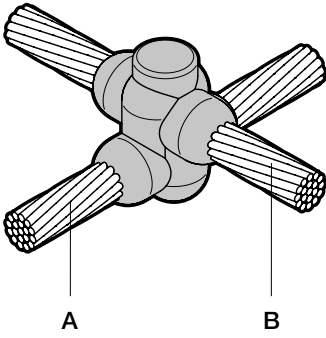

FurseWELD

Cable to cable CC11

Cable to cable CC11 - FurseWELD

Stranded / solid circular conductor size A (mm ²)	Stranded / solid circular conductor size B (mm ²)	Part no.		
		Powder cartridge	Standard mould	Handle clamp
50	50	150P10	CC11-7-5050	HCPK7
70	70	200P10	CC11-7-7070	HCPK7
95	95	250P10	CC11-7-9595	HCPK7
120	120	2 x 150P10	CC11-7-120120	HCPK7
150	150	2 x 200P10	CC11-8-150150	HCPK8
185	185	2 x 250P10	CC11-8-185185	HCPK8
240	240	3 x 200P10	CC11-8-240240	HCPK8
300	300	3 x 250P10	CC11-8-300300	HCPK8
Ø 8	Ø 8	150P10	CC11-7-8SC8SC	HCPK7
Ø 10	Ø 10	150P10	CC11-7-1010SC	HCPK7

Special moulds for all FurseWELD products can be manufactured to meet specific customer applications on request