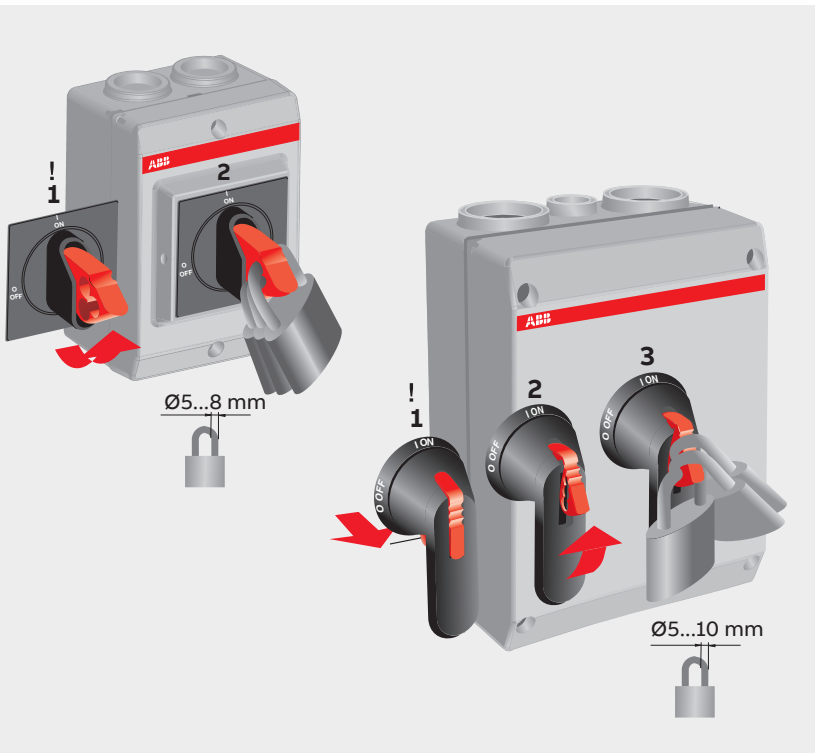

INSTALLATION INSTRUCTION

Enclosed switch disconnectors

Handle also lockable in On position

Contact us

ABB Oy

P.O. Box 622
FI-65101 Vaasa
Finland

abb.com/lowvoltage