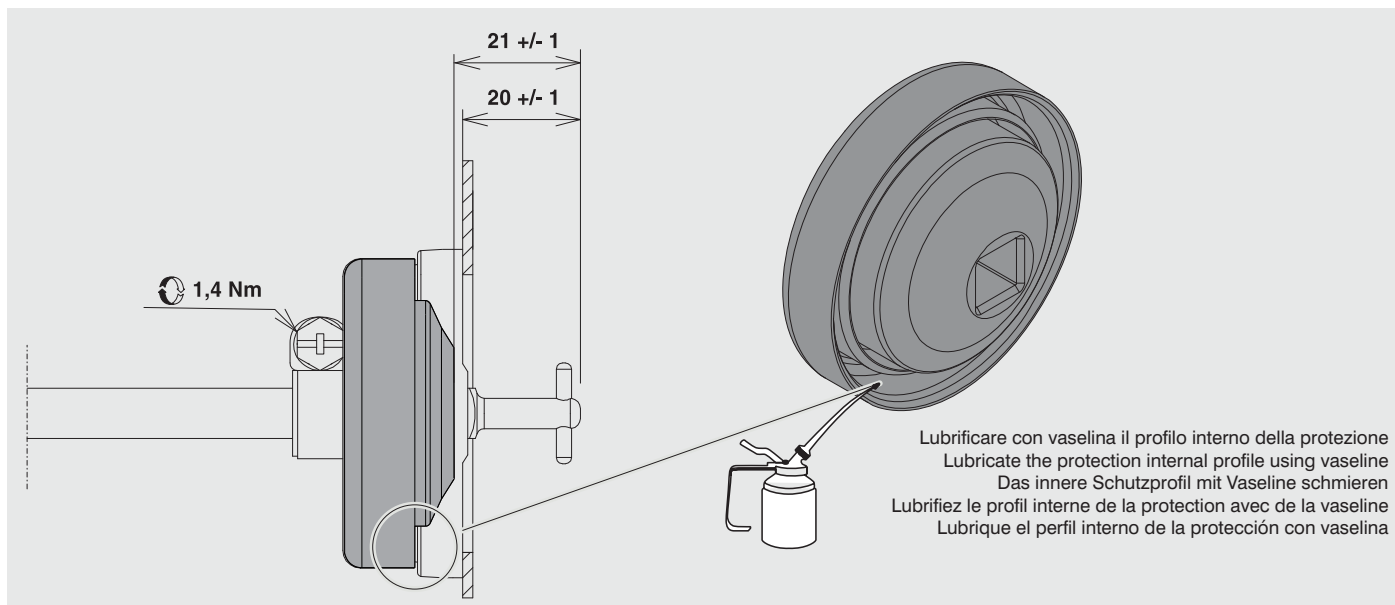

B

C

For more information please contact:

ABB S.p.A.
Via Pescaria, 5
24123 Bergamo - Italy
Phone: +39 035 395 111