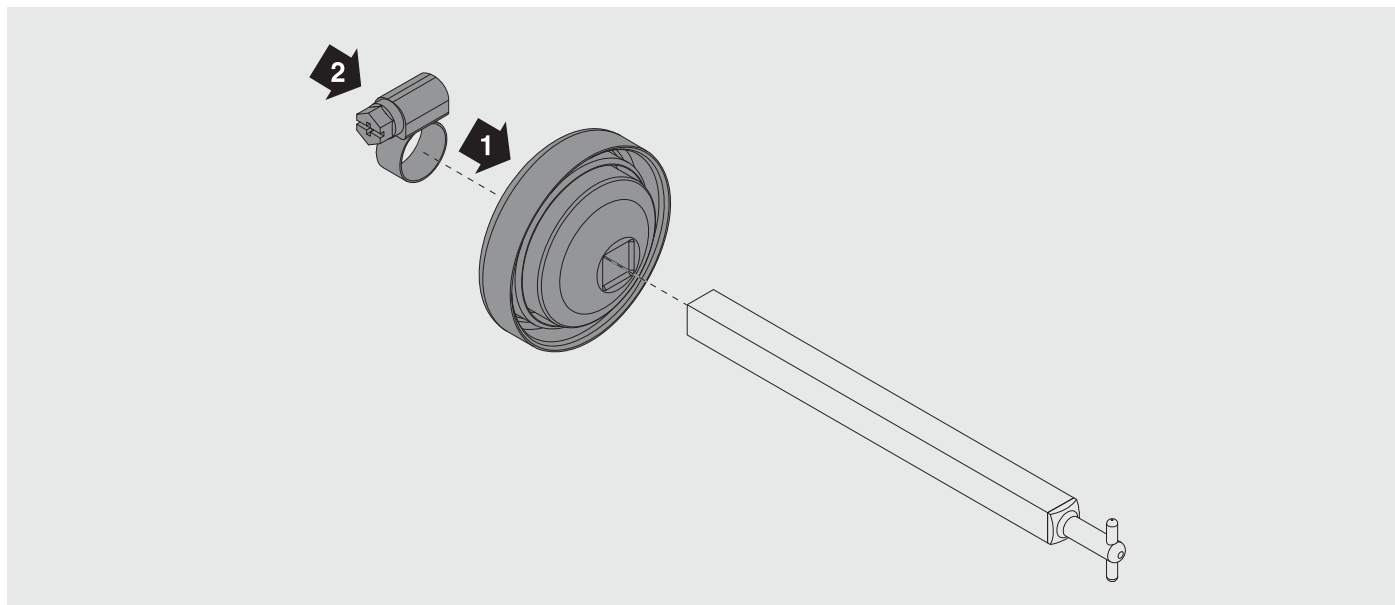

B

C

For more information please contact:

ABB S.p.A.
Via Pescaria, 5
24123 Bergamo - Italy
Phone: +39 035 395 111