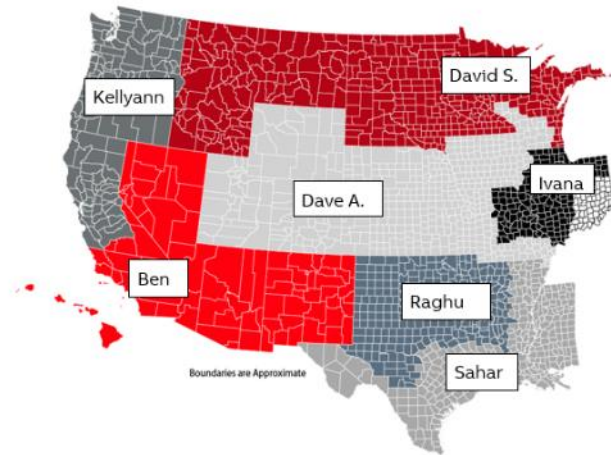

U.S. utility sales organization – west region

John Hayter
Regional Vice President – West
276.356.3362
john.hayter@us.abb.com

Lynnae Echols
LEADER (March 2021)
lynnae.echols@us.abb.com

West Region Regional Sales Manager

Jim Johns
804.814.6160
jjim.johns@us.abb.com

West Region Account Managers

Ben Klein - Strategic Account Mgr
Los Angeles, CA
ben.klein@us.abb.com – 707.741.9887

Raghu Nadipalli - Key Account Mgr
Dallas, TX
raghu.nadipalli@us.abb.com – 972.345.8447

Dave Altman - Key Account Mgr
Denver, CO
dave.altman@us.abb.com – 303.810.7302

Sahar Abed - Key Account Mgr
Houston, TX
sahar.abed@us.abb.com – 713.213.0291

David Stauff - Key Account Mgr
Milwaukee, WI
david.stauff@us.abb.com – 262.444.3834

Kellyann Lamb - Strat Account Mgr
San Francisco, CA
kellyann.lamb@us.abb.com – 415.378.6586

Ivana Djordjevic - Strat Account Mgr
Chicago, IL
ivana.djordjevic@us.abb.com – 773.317.1801