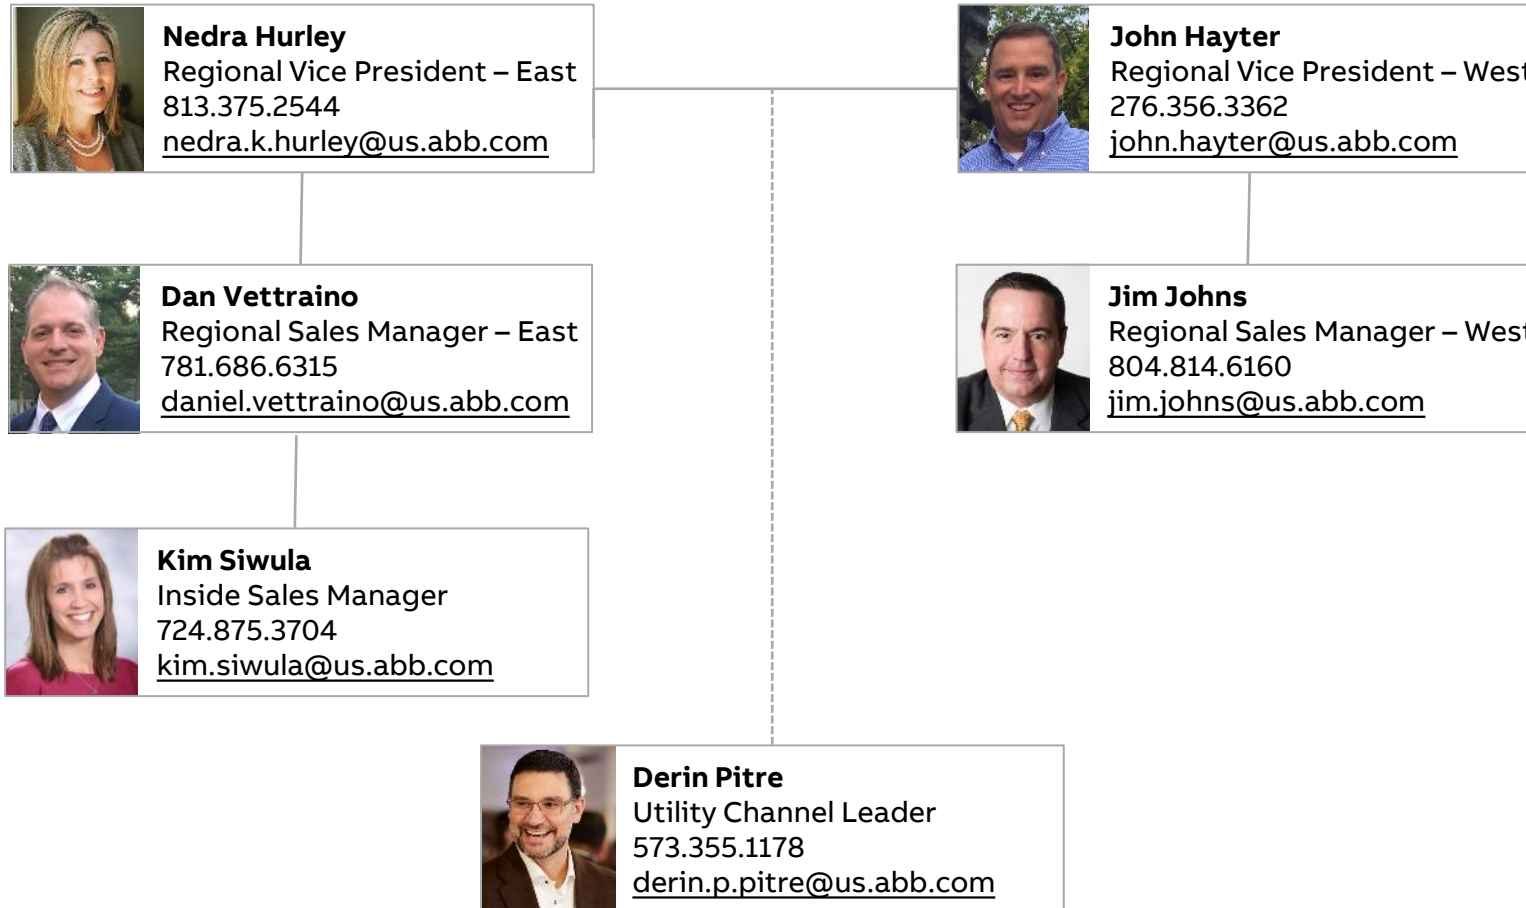

MAY 2021

Electrification for the U.S. utility market

Organization and offering

U.S. utility sales organization

U.S. utility sales organization – west region

John Hayter
Regional Vice President – West
 276.356.3362
john.hayter@us.abb.com