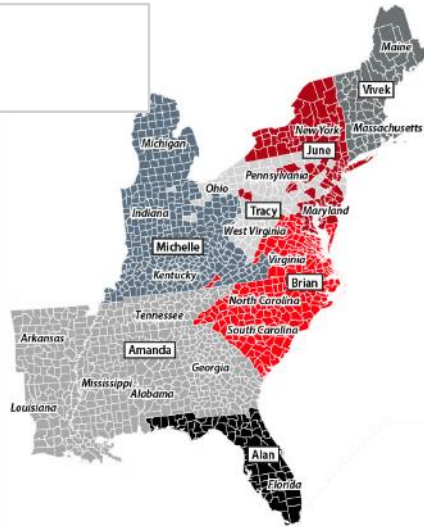

U.S. utility sales organization – east region

Nedra Hurley
Regional Vice President – East
 813.375.2544
nedra.k.hurley@us.abb.com

East Region Regional Sales Manager

Dan Vettrano
 781.686.6315
daniel.vettrano@us.abb.com