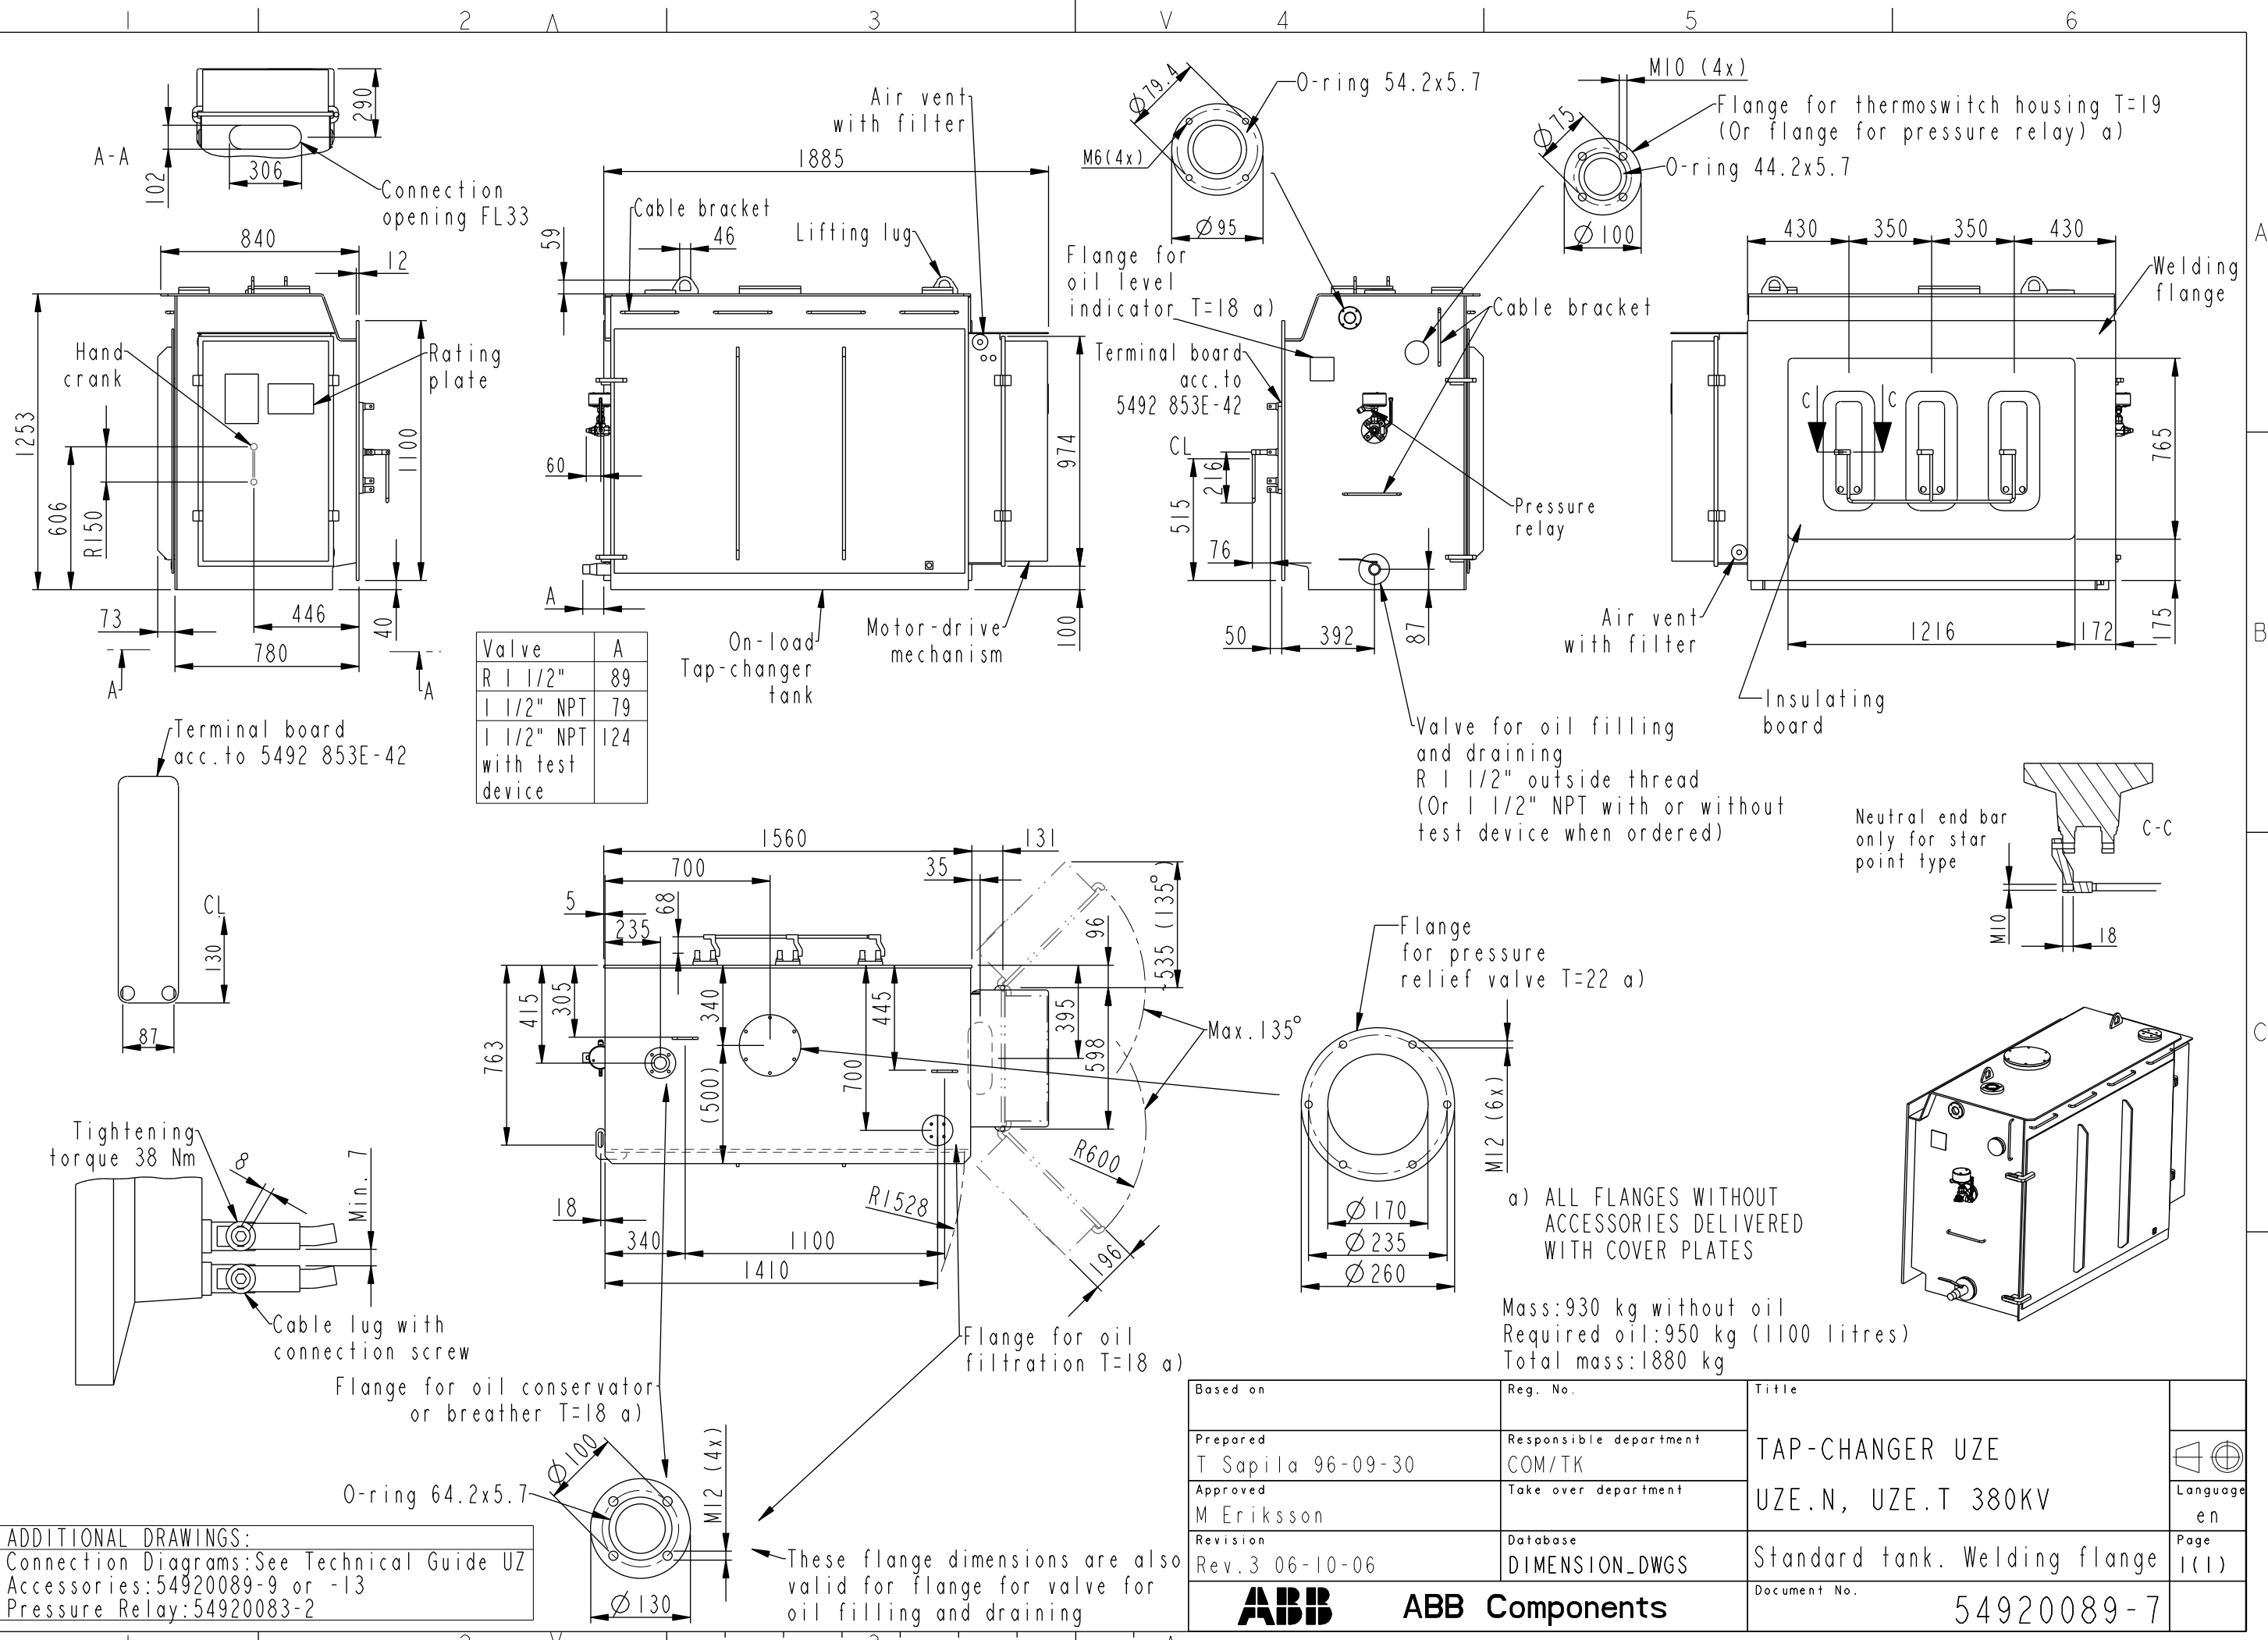

We reserve all rights in this document and in the information contained therein. Reproduction, use or disclosure to third parties without express authority is strictly forbidden. ©ABB

Valve	A
R 1 1/2"	89
1 1/2" NPT	79
1 1/2" NPT with test device	124

ADDITIONAL DRAWINGS:
 Connection Diagrams: See Technical Guide UZ
 Accessories: 54920089-9 or -13
 Pressure Relay: 54920083-2

Based on	Reg. No.	Title	
Prepared T Sapila 96-09-30	Responsible department COM/TK	TAP-CHANGER UZE	Language en
Approved M Eriksson	Take over department	UZE.N, UZE.T 380KV	
Revision Rev.3 06-10-06	Database DIMENSION_DWGS	Standard tank. Welding flange	Page 1(1)
ABB Components		Document No.	54920089-7