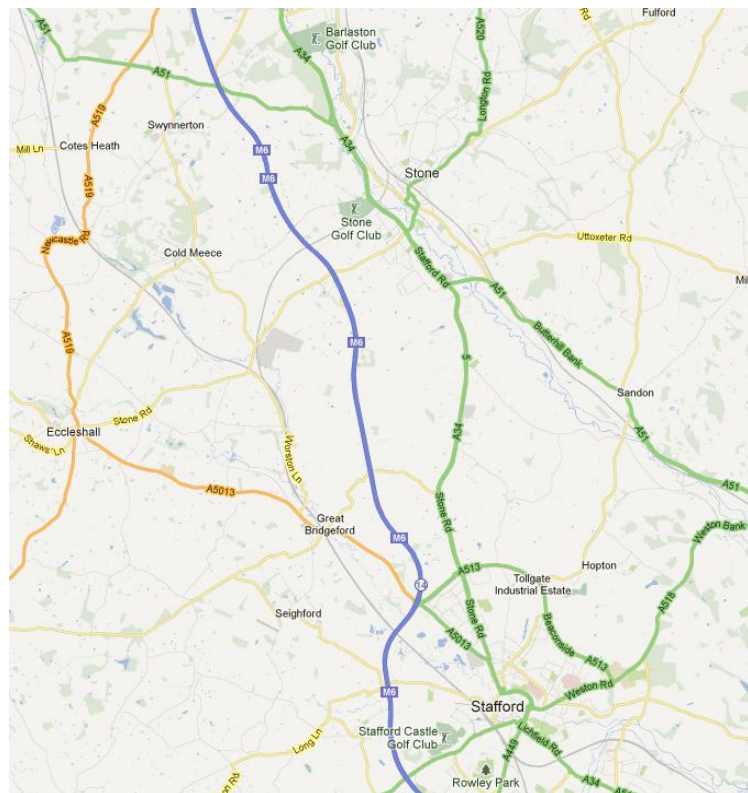

ABB University UK Directions to ABB, Stone

Stone operates a one-way system. Follow the signs to Leek (A520) through Stone, when you reach the traffic lights at Langtry's pub, turn left, then first right onto Oulton Road, the ABB entrance is the third turn on the right

Power and productivity
for a better world™

From the North (car)

Leave the M6 at Junction 15, join the A500 and follow signs for Stone A34. Follow the A34 dual carriageway south for approx 5 miles and you will reach a roundabout with a Shell Petrol Station, at this roundabout take 1st exit to Stone Town Centre A520 and join the one-way system. Follow the signs to Leek (A520) through Stone, when you reach the traffic lights at Langtrys pub, turn left, then first right onto Oulton Road, the ABB entrance is the third turn on the right

Please report to security on arrival

From The South (car)

Leave the M6 at junction 14, and follow signs for Stone A34. This will take you approx 7 miles north on a dual carriage way. You will reach a roundabout with a Shell Petrol Station, at this roundabout take 3rd exit to Stone Town Centre A520 and join the one-way system. Follow the signs to Leek (A520) through Stone, when you reach the traffic lights at Langtrys pub, turn left, then first right onto Oulton Road, the ABB entrance is the third turn on the right

Please report to security on arrival

From The East (car)

Leave the A50 and follow signs for Stone A520. Follow this road for approx 5 miles until you reach the traffic lights at Langtrys pub. Turn right and then first right onto Oulton Road, the ABB entrance is the third turn on the right.