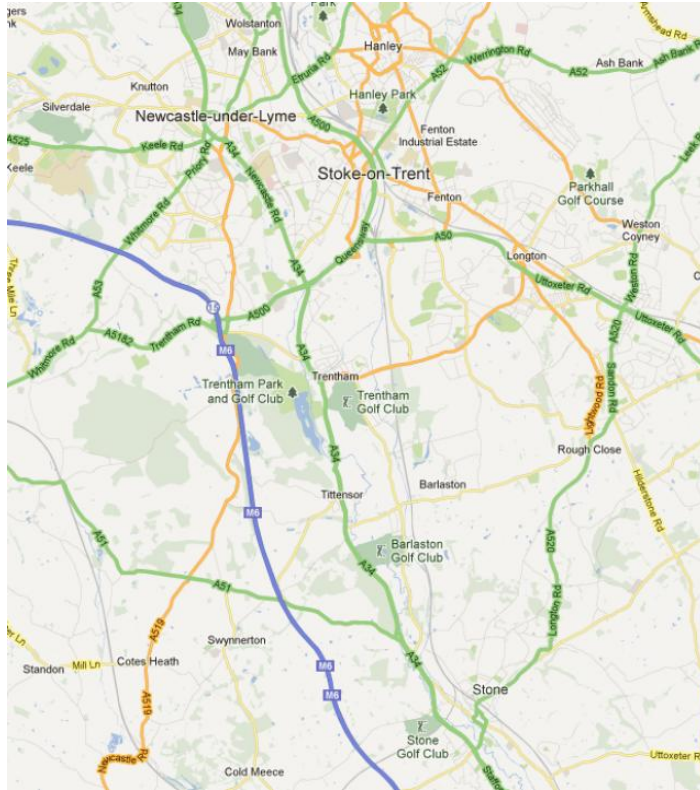

ABB University UK Directions to ABB, Stone

Stone operates a one-way system. Follow the signs to Leek (A520) through Stone, when you reach the traffic lights at Langtry's pub, turn left, then first right onto Oulton Road, the ABB entrance is the third turn on the right

Power and productivity
for a better world™

From the North (car)

Leave the M6 at Junction 15, join the A500 and follow signs for Stone A34. Follow the A34 dual carriageway south for approx 5 miles and you will reach a roundabout with a Shell Petrol Station, at this roundabout take 1st exit to Stone Town Centre A520 and join the one-way system. Follow the signs to Leek (A520) through Stone, when you reach the traffic lights at Langtrys pub, turn left, then first right onto Oulton Road, the ABB entrance is the third turn on the right

Please report to security on arrival

From The South (car)

Leave the M6 at junction 14, and follow signs for Stone A34. This will take you approx 7 miles north on a dual carriage way. You will reach a roundabout with a Shell Petrol Station, at this roundabout take 3rd exit to Stone Town Centre A520 and join the one-way system. Follow the signs to Leek (A520) through Stone, when you reach the traffic lights at Langtrys pub, turn left, then first right onto Oulton Road, the ABB entrance is the third turn on the right

Please report to security on arrival

From The East (car)

Leave the A50 and follow signs for Stone A520. Follow this road for approx 5 miles until you reach the traffic lights at Langtrys pub. Turn right and then first right onto Oulton Road, the ABB entrance is the third turn on the right.