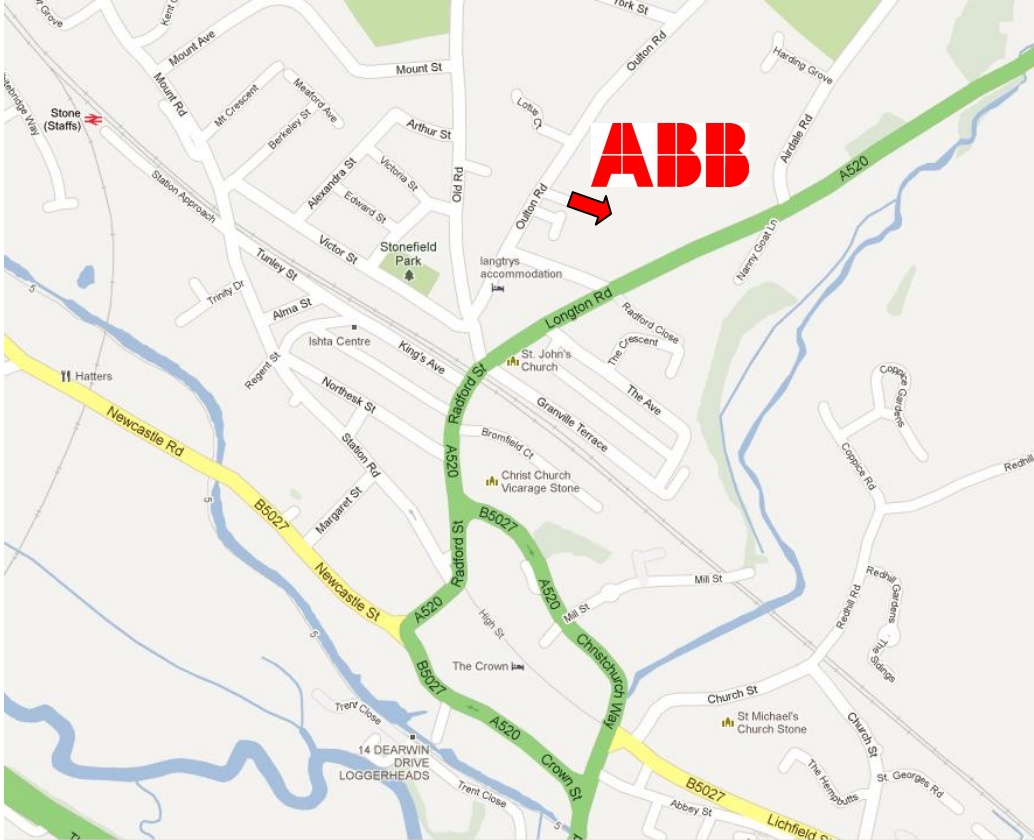

ABB University UK Directions to ABB, Stone

Stone operates a one-way system. Follow the signs to Leek (A520) through Stone, when you reach the traffic lights at Langtry's pub, turn left, then first right onto Oulton Road, the ABB entrance is the third turn on the right

Power and productivity
for a better world™

From the North (car)

Leave the M6 at Junction 15, join the A500 and follow signs for Stone A34. Follow the A34 dual carriageway south for approx 5 miles and you will reach a roundabout with a Shell Petrol Station, at this roundabout take 1st exit to Stone Town Centre A520 and join the one-way system. Follow the signs to Leek (A520) through Stone, when you reach the traffic lights at Langtrys pub, turn left, then first right onto Oulton Road, the ABB entrance is the third turn on the right

Please report to security on arrival

From The South (car)

Leave the M6 at junction 14, and follow signs for Stone A34. This will take you approx 7 miles north on a dual carriage way. You will reach a roundabout with a Shell Petrol Station, at this roundabout take 3rd exit to Stone Town Centre A520 and join the one-way system. Follow the signs to Leek (A520) through Stone, when you reach the traffic lights at Langtrys pub, turn left, then first right onto Oulton Road, the ABB entrance is the third turn on the right

Please report to security on arrival

From The East (car)

Leave the A50 and follow signs for Stone A520. Follow this road for approx 5 miles until you reach the traffic lights at Langtrys pub. Turn right and then first right onto Oulton Road, the ABB entrance is the third turn on the right.