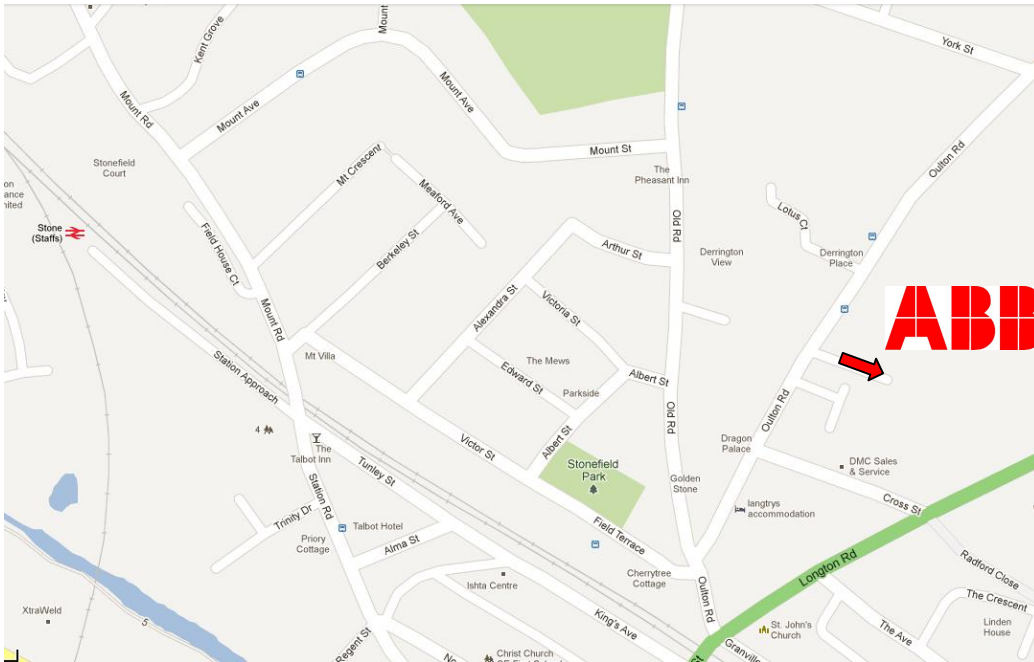

From The Train Station

Follow the road from the train station and cross straight over to follow Tunley Street/Kings Avenue (keeping the train tracks on your left.) Once you meet the main road, turn left over the bridge to the traffic lights. Turn left at the traffic lights into Oulton road and take the next immediate right to continue on Oulton road. The ABB entrance is the third turn on the right approx 120metres.

Please report to security on arrival