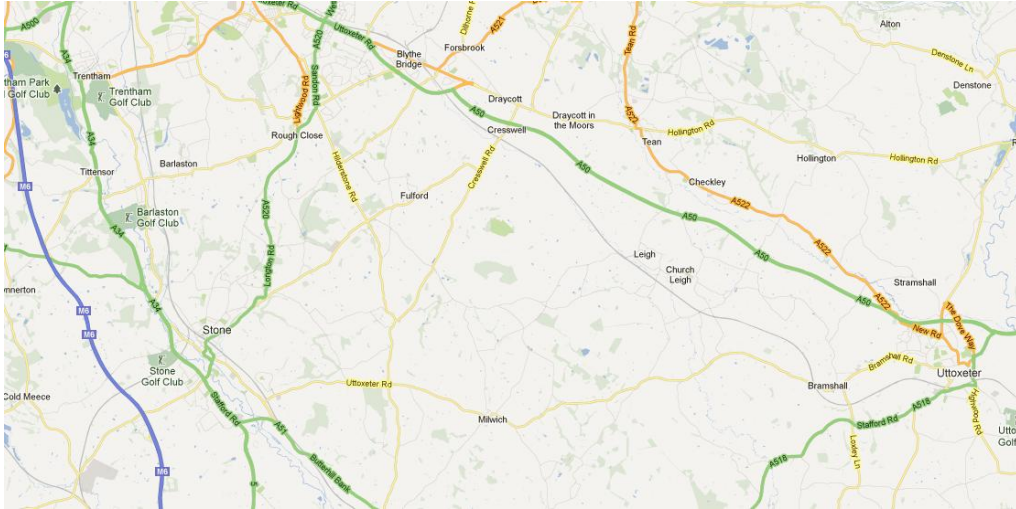

ABB University UK Directions to ABB, Stone

Stone operates a one-way system. Follow the signs to Leek (A520) through Stone, when you reach the traffic lights at Langtry's pub, turn left, then first right onto Oulton Road, the ABB entrance is the third turn on the right

Power and productivity
for a better world™

From the North (car)

Leave the M6 at Junction 15, join the A500 and follow signs for Stone A34. Follow the A34 dual carriageway south for approx 5 miles and you will reach a roundabout with a Shell Petrol Station, at this roundabout take 1st exit to Stone Town Centre A520 and join the one-way system. Follow the signs to Leek (A520) through Stone, when you reach the traffic lights at Langtrys pub, turn left, then first right onto Oulton Road, the ABB entrance is the third turn on the right

Please report to security on arrival

From The South (car)

Leave the M6 at junction 14, and follow signs for Stone A34. This will take you approx 7 miles north on a dual carriage way. You will reach a roundabout with a Shell Petrol Station, at this roundabout take 3rd exit to Stone Town Centre A520 and join the one-way system. Follow the signs to Leek (A520) through Stone, when you reach the traffic lights at Langtrys pub, turn left, then first right onto Oulton Road, the ABB entrance is the third turn on the right

Please report to security on arrival

From The East (car)

Leave the A50 and follow signs for Stone A520. Follow this road for approx 5 miles until you reach the traffic lights at Langtrys pub. Turn right and then first right onto Oulton Road, the ABB entrance is the third turn on the right.