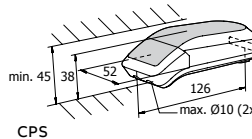

Accessories

Order code	Description	Colour
EG-T45G	Alu Cover discs, 2+2 self contained	
EG-T4VG	Alu Cover discs, 2+2 CPS	

Suspension kit accessories

Order code	Description
EG-TKIT50	Pendant 500
EG-TKIT100	Pendant 1000
EG-WKIT150	Wire suspension kit