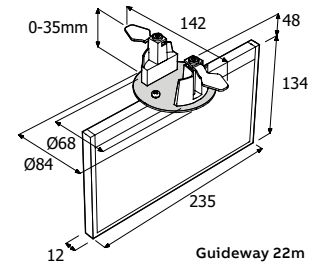

Accessories

Order code	Description	Colour
EG-T45G	Alu Cover discs, 2+2 self contained	
EG-T4VG	Alu Cover discs, 2+2 CPS	

Suspension kit accessories

Order code	Description
EG-TKIT50	Pendant 500
EG-TKIT100	Pendant 1000
EG-WKIT150	Wire suspension kit