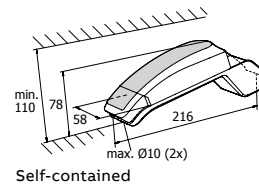

Accessories

Order code	Description	Colour
EG-T45G	Alu Cover discs, 2+2 self contained	
EG-T4VG	Alu Cover discs, 2+2 CPS	

Suspension kit accessories

Order code	Description
EG-TKIT50	Pendant 500
EG-TKIT100	Pendant 1000
EG-WKIT150	Wire suspension kit