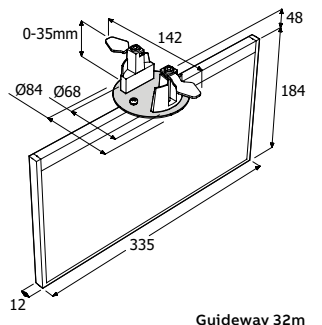

Accessories

Order code	Description	Colour
EG-T45G	Alu Cover discs, 2+2 self contained	
EG-T4VG	Alu Cover discs, 2+2 CPS	

Suspension kit accessories

Order code	Description
EG-TKIT50	Pendant 500
EG-TKIT100	Pendant 1000
EG-WKIT150	Wire suspension kit