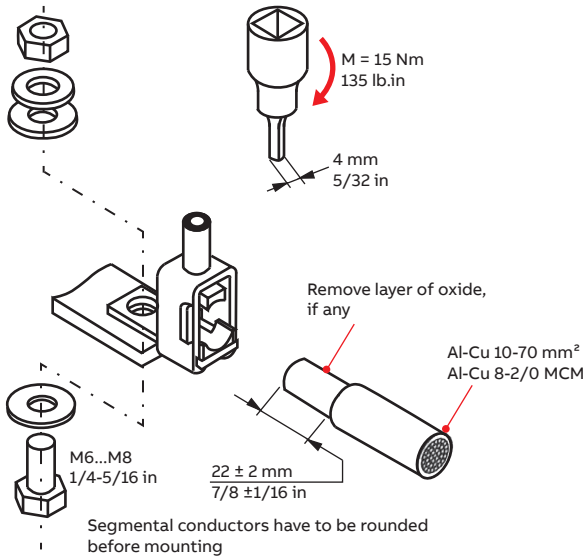

INSTALLATION INSTRUCTION

Connector for Al- and Cu-cables

10 mm²...70 mm²

OZXB1L

Contact us

ABB Oy

P.O. Box 622
FI-65101 Vaasa
Finland

[abb.com/lowvoltage](https://www.abb.com/lowvoltage)