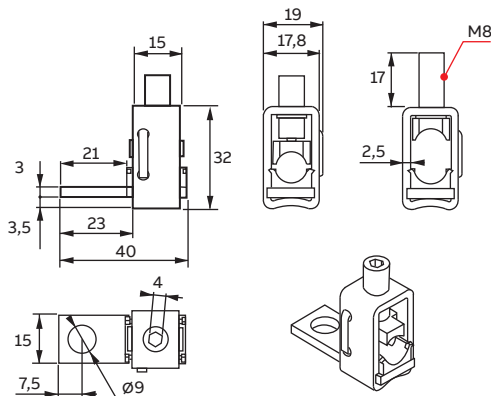

INSTALLATION INSTRUCTION

Connector for Al- and Cu-cables

10 mm²...70 mm²

OZXB1L

Contact us

ABB Oy

P.O. Box 622
FI-65101 Vaasa
Finland

[abb.com/lowvoltage](https://www.abb.com/lowvoltage)