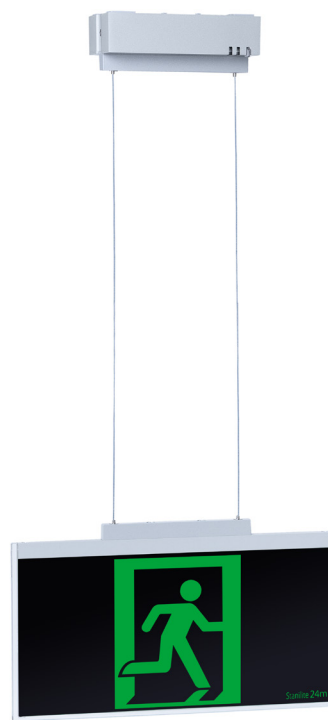

Stanilite®

Platinum exit LED evago theatre mask Nexus® ceiling mount

Range

Platinum range

Product group

Exit LED evago

Features

- LED technology 100,000 hours plus lamp life
- Low power consumption and LED light source for reduced operation and maintenance costs
- Advanced charging technology combined with Lithium iron phosphate battery for long life and low maintenance
- Nexus monitored, wireless
- Architecturally pleasing frameless slim line design
- First-fix plate for quick and easy installation and maintenance
- 24m viewing distance
- Surface mounting (requires space behind the ceiling for Nexus RF communication module and antenna)
- Product comes standard with running man pictograph straight. Other pictograph diffuser options (arrow left/right) can be ordered separately - see accessories
- 0.5m and 1m rod suspension kit available as a standard option
- 1.5m and 3m wire suspension kit available as a standard option

Catalogue no.	Description
Nexus products	
PELEVBRFSCM-1	Platinum exit LED evago theatre mask Nexus RF ceiling mount single sided picto
Accessories	
31-BPBEVG	Backplate evago 24m black
31-PEVGT1	Diffuser evago 24m black picto
31-PEVGT2	Diffuser evago 24m black <picto
31-PEVGT3	Diffuser evago 24m black picto>
EVRSK50CM	Evago rod suspension kit 50cm
EVRSK100CM	Evago rod suspension kit 100cm
EVWSK150CM	Evago wire suspension kit 150cm
EVWSK300CM	Evago wire suspension kit 300cm
Spare parts	
03-YPMA011	Battery LiFePO4 3.2V 1.14Ah
26-10000	EVAGO wall-mount bracket NGS ALUMINIUM

Light source		
	Model	Light source
	Nexus RF	Multiple LED 0.6W

Power consumption		
	Model	Power consumption
	Nexus RF	2.0W average

Note: Preliminary results

Note:

- Designed to comply with AS2293 and meet relevant Australian EMC standards

Rod suspended

Wire suspended

Note on rod/wire suspended:

- Evago rod/wire suspension kits available separately, see accessories