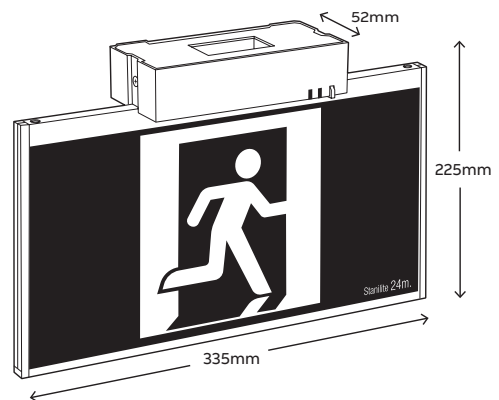

Stanilite®

Platinum exit LED evago theatre mask Nexus® ceiling mount

Range

Platinum range

Product group

Exit LED evago

Features

- LED technology 100,000 hours plus lamp life
- Low power consumption and LED light source for reduced operation and maintenance costs
- Advanced charging technology combined with Lithium iron phosphate battery for long life and low maintenance
- Nexus monitored, wireless
- Architecturally pleasing frameless slim line design
- First-fix plate for quick and easy installation and maintenance
- 24m viewing distance
- Surface mounting (requires space behind the ceiling for Nexus RF communication module and antenna)
- Product comes standard with running man pictograph straight. Other pictograph diffuser options (arrow left/right) can be ordered separately - see accessories
- 0.5m and 1m rod suspension kit available as a standard option
- 1.5m and 3m wire suspension kit available as a standard option

Catalogue no.	Description
Nexus products	
PELEVBRFSCM-1	Platinum exit LED evago theatre mask Nexus RF ceiling mount single sided picto
Accessories	
31-BPBEVG	Backplate evago 24m black
31-PEVGT1	Diffuser evago 24m black picto
31-PEVGT2	Diffuser evago 24m black <picto
31-PEVGT3	Diffuser evago 24m black picto>
EVRSK50CM	Evago rod suspension kit 50cm
EVRSK100CM	Evago rod suspension kit 100cm
EVWSK150CM	Evago wire suspension kit 150cm
EVWSK300CM	Evago wire suspension kit 300cm
Spare parts	
03-YPMA011	Battery LiFePO4 3.2V 1.14Ah
26-10000	EVAGO wall-mount bracket NGS ALUMINIUM

Dimensions

Item	Length	Width	Height
Control module	159mm	52mm	41mm
Diffuser assembly	335mm	12mm	184mm

Weight

Model	Weight
Nexus RF	1.5kg

Construction

Part	Construction
Body	Diecast aluminum
Light guide	Polycarbonate
Diffuser	Acrylic