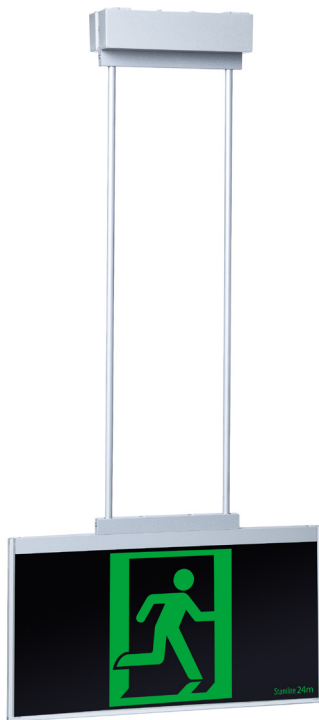

Light source		
	Model	Light source
	Nexus RF	Multiple LED 0.6W

Power consumption		
	Model	Power consumption
	Nexus RF	2.0W average

Note: Preliminary results

Note:

- Designed to comply with AS2293 and meet relevant Australian EMC standards

Rod suspended