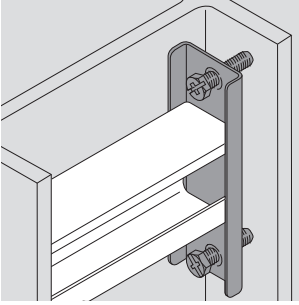

Miscellaneous

Fixing bracket

Fixing bracket

Part No.	ABB order code	Ø (mm)	A (mm)	B (mm)	C (mm)	Load rating (kg)	Material finishes	Quantity (pairs per box)
CMP-400	7TCA084220R0074	M8 x 25	90	45	35	45	F2	20

Fixing brackets

Part No.	ABB order code	ØA (mm)	ØB (mm)	C (mm)	D (mm)	Load rating (kg)	Material finishes	Quantity (pieces)
UM-26	7TCA084030R1834	6.5	4.6	26	26	90	F2	100
UM-44	7TCA084030R1835	6.5	-	44	26	90	F8+	100