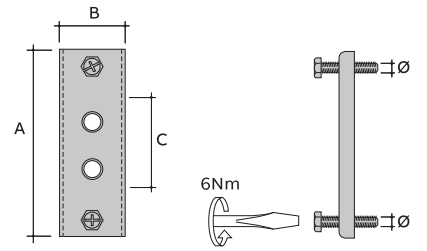

Miscellaneous

Fixing bracket

Fixing bracket

Part No.	ABB order code	Ø (mm)	A (mm)	B (mm)	C (mm)	Load rating (kg)	Material finishes	Quantity (pairs per box)
CMP-400	7TCA084220R0074	M8 x 25	90	45	35	45	F2	20

Fixing brackets

Part No.	ABB order code	ØA (mm)	ØB (mm)	C (mm)	D (mm)	Load rating (kg)	Material finishes	Quantity (pieces)
UM-26	7TCA084030R1834	6.5	4.6	26	26	90	F2	100
UM-44	7TCA084030R1835	6.5	-	44	26	90	F8+	100