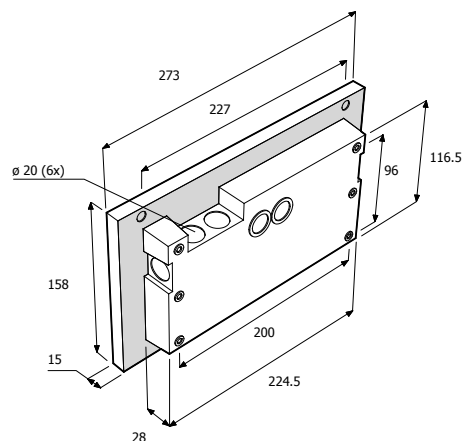

**Ovano**

Productivity & reliability

**Compact emergency exit sign, wall mount**

- Compatible with DALI control panel (DCU) to control, test & monitor emergency lighting
- Plug and play, maintained and non-maintained in one
- 25m viewing distance

**Luminaire**

Order code	Description	Input voltage	Lamp type	Power consumption (VA/W)	Operation / duration (hrs)	Environment temp. (°C)	Weight (kg)
XT224SM/DALI*	XT224SM	220-240 AC 50/60 Hz	1 x LED 2.8W	3.5	3	-5-45	0.66

\* Configurable pictograms included  
Maintained and non maintained

Ensure 3cm clearance above product when wall mounting