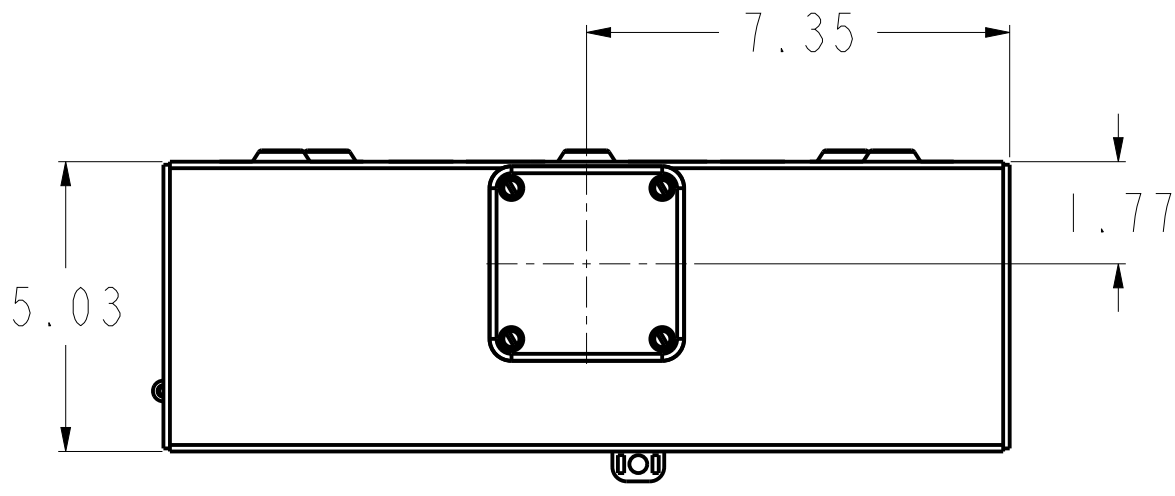

CAT NUMBER	DESCRIPTION	MODEL
PLM2412R	MAIN LUG 24 CIRCUIT, 125 AMP NEMA 3R, CU BUS, GRAY FRONT PON	I
PM2412R	MAIN BREAKER 24 CIRCUIT, 125 AMP NEMA 3R, CU BUS, GRAY FRONT PON	I

CLOSE CAP SUPPLIED.  
FOR UNIVERSAL HUBS  
SEE CHART BELOW.

UNIVERSAL HUB	
CONDUIT SIZE	CATALOG NO.
3/4	TC75
1	TC100
1 1/4	TC125
1 1/2	TC150
2	TC200
2 1/2	TC250
CLOSING CAP	TCCP

KNOCKOUT TABLE		
SYMBOL	SIZE	QTY
A	1/2 x 3/4 x 1 x 1 1/2 x 2 x 2 1/2 KO	5
B	1/2 x 3/4 KO	12
C	9/32 KO	1
D	1/2 KO	8
E	3/4 x 1 x 1 1/4 KO	1
F	1 x 1 1/4 x 1 1/2 x 2 KO	1

ALL DIMENSION HAVE +/- .125 TOLERANCE

**ABB**

OUTLINE DRAWING 24 CKT  
OUTDOOR LOAD CENTER ASM ENCL 30.24"

THIRD ANGLE	SHEET#	DWG NO.	DATE	REV
	1 of 1	10103091SH274	27-Jan-22	1