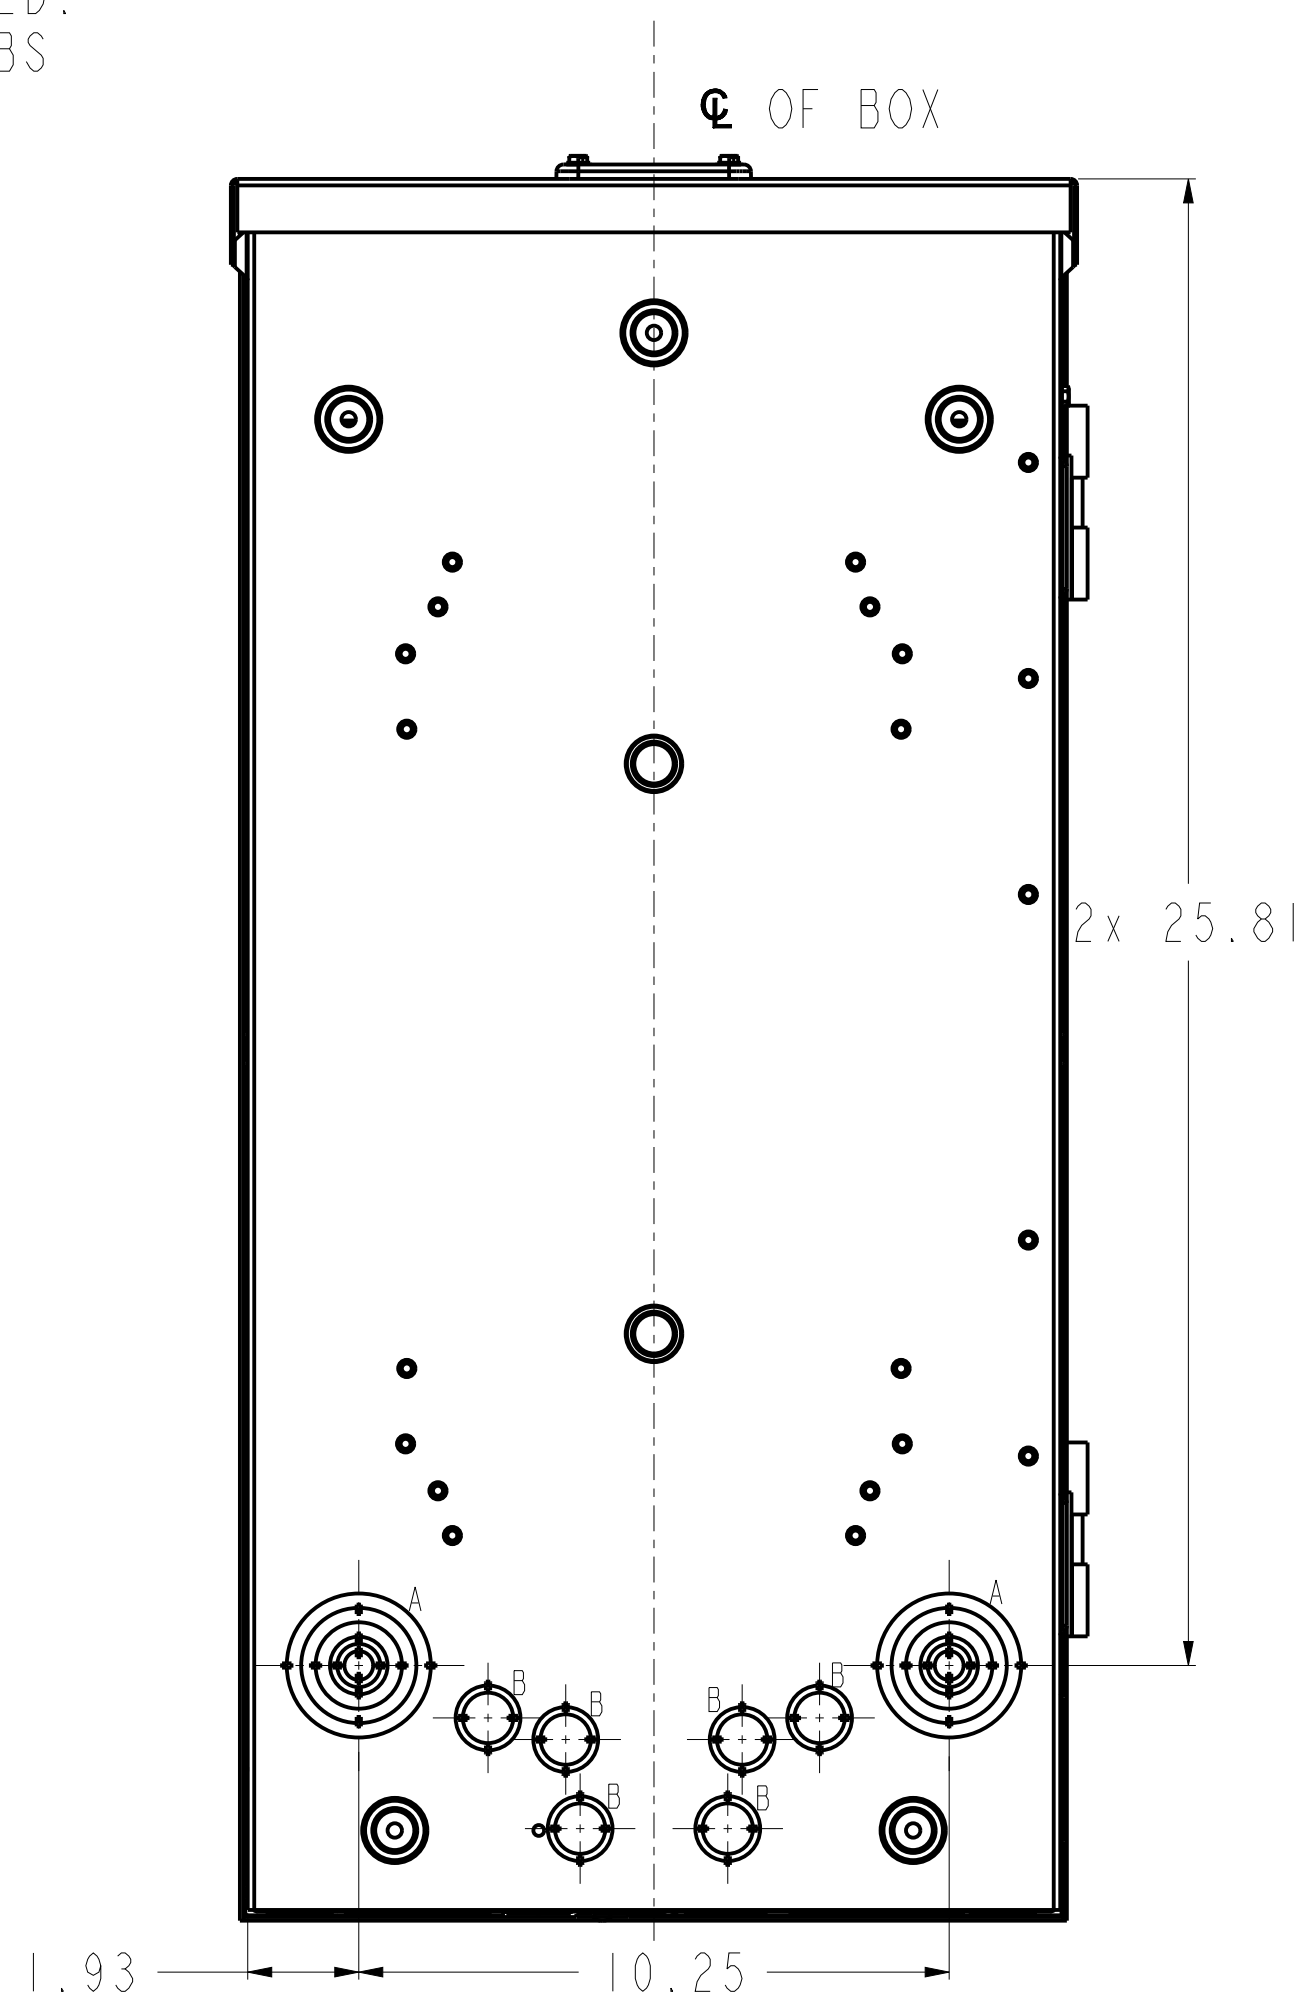

CAT NUMBER	DESCRIPTION	MODEL
PLM2412R	MAIN LUG 24 CIRCUIT, 125 AMP NEMA 3R, CU BUS, GRAY FRONT PON	I
PM2412R	MAIN BREAKER 24 CIRCUIT, 125 AMP NEMA 3R, CU BUS, GRAY FRONT PON	I

CLOSE CAP SUPPLIED.  
FOR UNIVERSAL HUBS  
SEE CHART BELOW.

UNIVERSAL HUB	
CONDUIT SIZE	CATALOG NO.
3/4	TC75
1	TC100
1 1/4	TC125
1 1/2	TC150
2	TC200
2 1/2	TC250
CLOSING CAP	TCCP

KNOCKOUT TABLE		
SYMBOL	SIZE	QTY
A	1/2 x 3/4 x 1 x 1 1/2 x 2 x 2 1/2 KO	5
B	1/2 x 3/4 KO	12
C	9/32 KO	1
D	1/2 KO	8
E	3/4 x 1 x 1 1/4 KO	1
F	1 x 1 1/4 x 1 1/2 x 2 KO	1

ALL DIMENSION HAVE +/- .125 TOLERANCE

**ABB**

OUTLINE DRAWING 24 CKT  
OUTDOOR LOAD CENTER ASM ENCL 30.24"

THIRD ANGLE	SHEET#	DWG NO.	DATE	REV
	1 of 1	10103091SH274	27-Jan-22	1