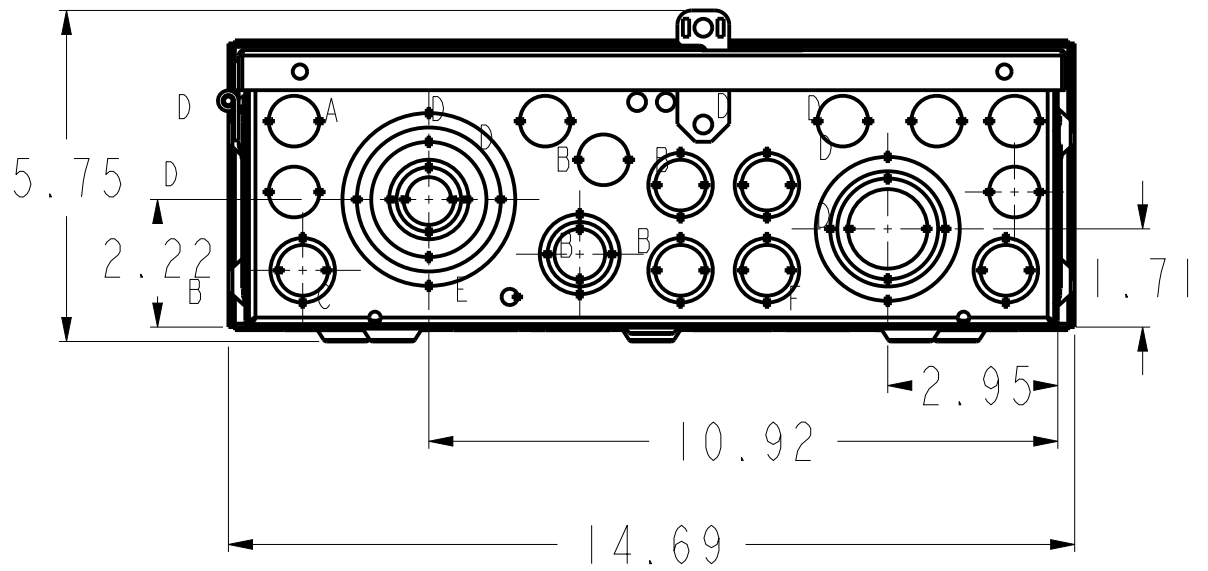

CAT NUMBER	DESCRIPTION	MODEL
PLM2412R	MAIN LUG 24 CIRCUIT, 125 AMP NEMA 3R, CU BUS, GRAY FRONT PON	I
PM2412R	MAIN BREAKER 24 CIRCUIT, 125 AMP NEMA 3R, CU BUS, GRAY FRONT PON	I

CLOSE CAP SUPPLIED.  
FOR UNIVERSAL HUBS  
SEE CHART BELOW.

UNIVERSAL HUB	
CONDUIT SIZE	CATALOG NO.
3/4	TC75
1	TC100
1 1/4	TC125
1 1/2	TC150
2	TC200
2 1/2	TC250
CLOSING CAP	TCCP

KNOCKOUT TABLE		
SYMBOL	SIZE	QTY
A	1/2 x 3/4 x 1 x 1 1/2 x 2 x 2 1/2 KO	5
B	1/2 x 3/4 KO	12
C	9/32 KO	1
D	1/2 KO	8
E	3/4 x 1 x 1 1/4 KO	1
F	1 x 1 1/4 x 1 1/2 x 2 KO	1

ALL DIMENSION HAVE +/- .125 TOLERANCE

**ABB**

OUTLINE DRAWING 24 CKT  
OUTDOOR LOAD CENTER ASM ENCL 30.24"

THIRD ANGLE	SHEET#	DWG NO.	DATE	REV
	1 of 1	10103091SH274	27-Jan-22	1