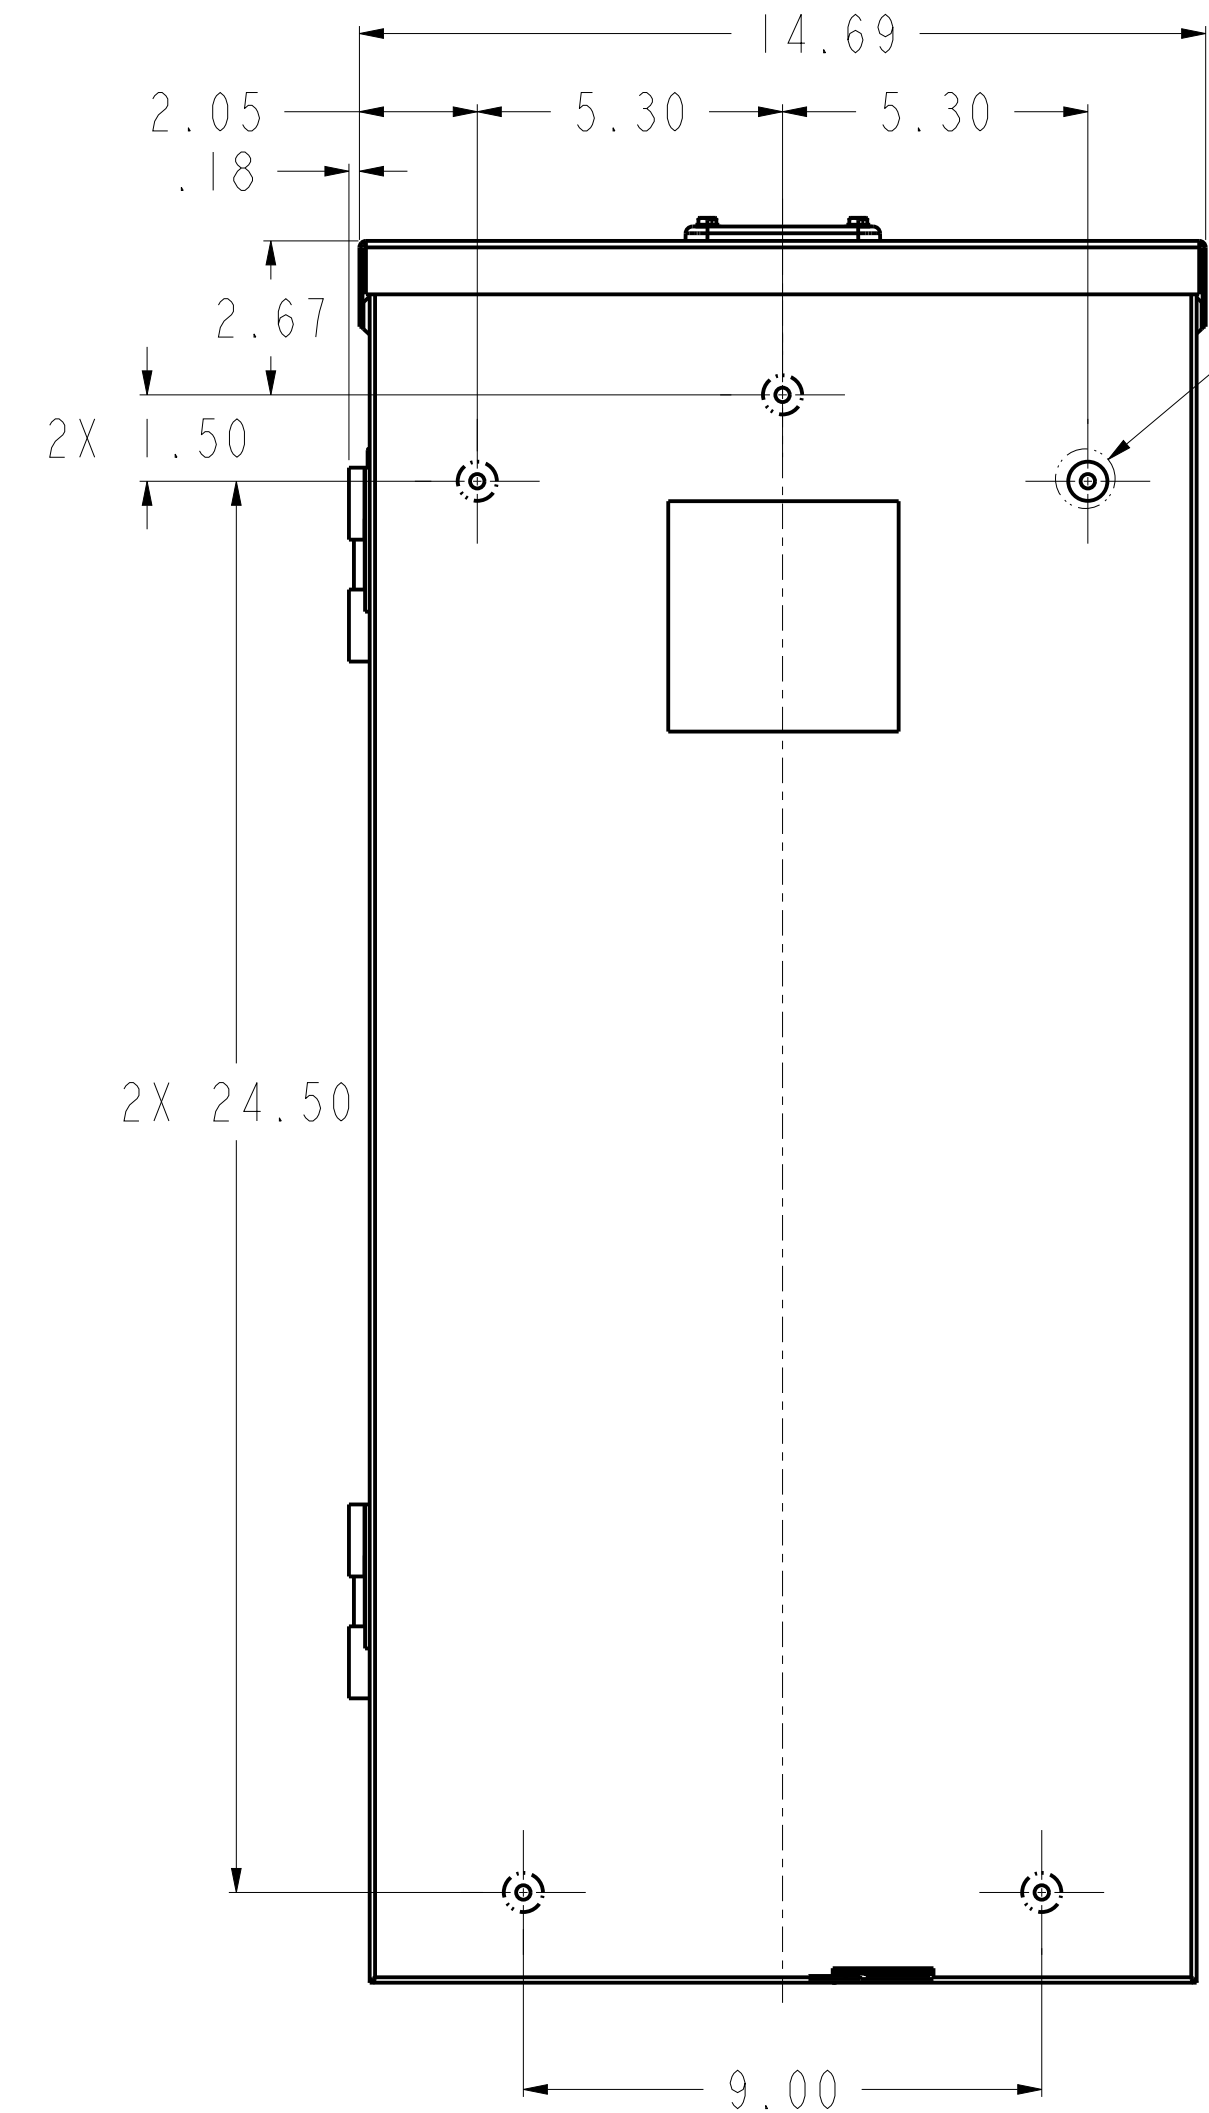

CAT NUMBER	DESCRIPTION	MODEL
PLM2412R	MAIN LUG 24 CIRCUIT, 125 AMP NEMA 3R, CU BUS, GRAY FRONT PON	I
PM2412R	MAIN BREAKER 24 CIRCUIT, 125 AMP NEMA 3R, CU BUS, GRAY FRONT PON	I

CLOSE CAP SUPPLIED.  
FOR UNIVERSAL HUBS  
SEE CHART BELOW.

UNIVERSAL HUB	
CONDUIT SIZE	CATALOG NO.
3/4	TC75
1	TC100
1 1/4	TC125
1 1/2	TC150
2	TC200
2 1/2	TC250
CLOSING CAP	TCCP

KNOCKOUT TABLE		
SYMBOL	SIZE	QTY
A	1/2 x 3/4 x 1 x 1 1/2 x 2 x 2 1/2 KO	5
B	1/2 x 3/4 KO	12
C	9/32 KO	1
D	1/2 KO	8
E	3/4 x 1 x 1 1/4 KO	1
F	1 x 1 1/4 x 1 1/2 x 2 KO	1

ALL DIMENSION HAVE +/- .125 TOLERANCE

**ABB**

OUTLINE DRAWING 24 CKT  
OUTDOOR LOAD CENTER ASM ENCL 30.24"

THIRD ANGLE	SHEET#	DWG NO.	DATE	REV
	1 of 1	10103091SH274	27-Jan-22	1