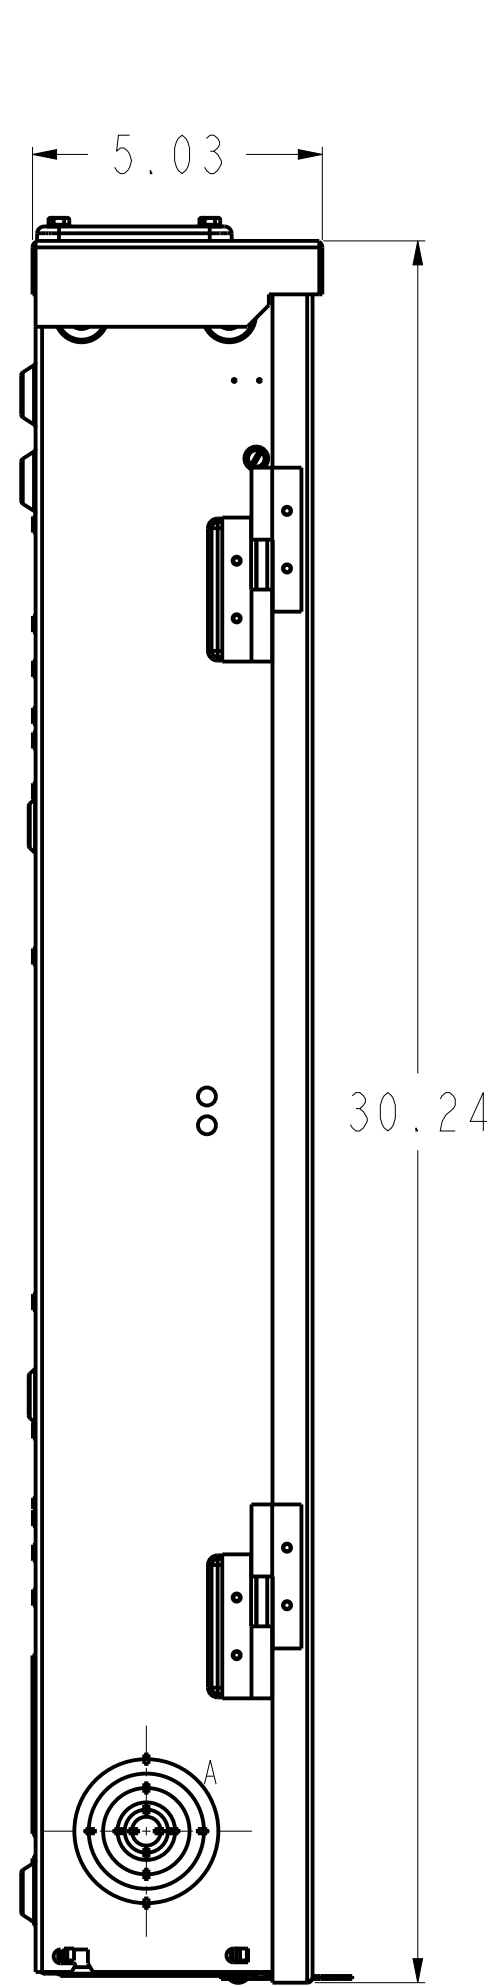

CAT NUMBER	DESCRIPTION	MODEL
PLM2412R	MAIN LUG 24 CIRCUIT, 125 AMP NEMA 3R, CU BUS, GRAY FRONT PON	I
PM2412R	MAIN BREAKER 24 CIRCUIT, 125 AMP NEMA 3R, CU BUS, GRAY FRONT PON	I

CLOSE CAP SUPPLIED.  
FOR UNIVERSAL HUBS  
SEE CHART BELOW.

UNIVERSAL HUB	
CONDUIT SIZE	CATALOG NO.
3/4	TC75
1	TC100
1 1/4	TC125
1 1/2	TC150
2	TC200
2 1/2	TC250
CLOSING CAP	TCCP

KNOCKOUT TABLE		
SYMBOL	SIZE	QTY
A	1/2 x 3/4 x 1 x 1 1/2 x 2 x 2 1/2 KO	5
B	1/2 x 3/4 KO	12
C	9/32 KO	1
D	1/2 KO	8
E	3/4 x 1 x 1 1/4 KO	1
F	1 x 1 1/4 x 1 1/2 x 2 KO	1

ALL DIMENSION HAVE +/- .125 TOLERANCE

**ABB**

OUTLINE DRAWING 24 CKT  
OUTDOOR LOAD CENTER ASM ENCL 30.24"

THIRD ANGLE	SHEET#	DWG NO.	DATE	REV
	1 of 1	10103091SH274	27-Jan-22	1