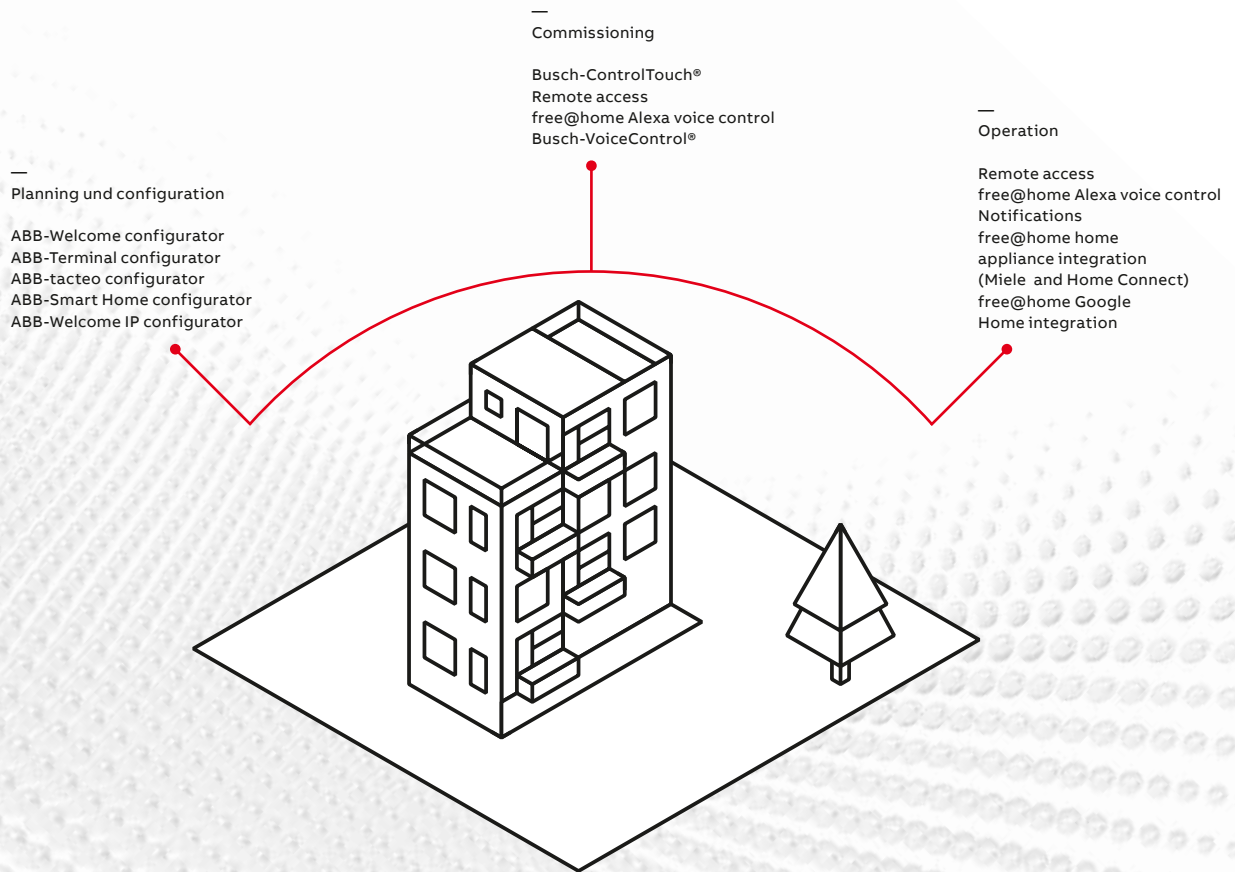

## Digital Services

Powerful digital solutions in a single portfolio

---

Shaping the future of the digital world today requires fully automated solutions that can be networked with all other intelligent devices.

### MyBuildings portal powered by ABB Ability™

Controlling and planning smart buildings is now easier than ever: ABB bundles its digital services for Smarter Home and Building in the MyBuildings portal (formerly my.abb-livingspace.com) under the ABB Ability™ umbrella. The online portal gives you access to many of ABB's tools and services that you can use for your individual needs. You have the option to configure KNX systems, fire alarm technology, door entry system or ABB-tacteo KNX as well as to extend system functionality with remote access or Amazon Alexa voice control. You can also connect your smart system to a mobile device.

## Digital Services

Plan, configure and modify as desired with the MyBuildings portal powered by ABB Ability™

A central contact point for Smarter Building services.

Global availability of ABB services.

24/7 monitoring for best worldwide availability.