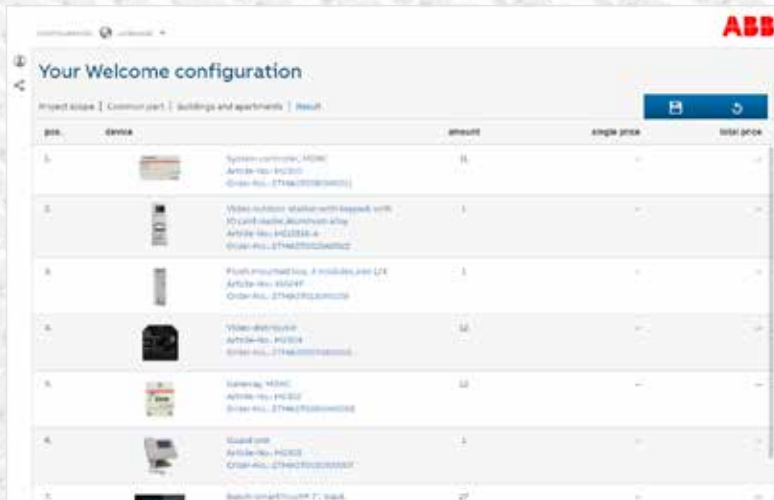

Digital Services

Configuration and Commissioning

ABB-Welcome Configurator

Planning a door entry system for a residential compound with hundreds of apartments does not have to be difficult. The ABB-Welcome Configurator applies all the planning rules for you. You just need to tell him what you want and need.

ABB-tacteo Configurator

You can configure your individual ABB-tacteo KNX Sensor with the ABB-tacteo configurator. The freedom of planning with KNX is now also reflected on your glass touch sensors on your wall – because every function and scene is unique.