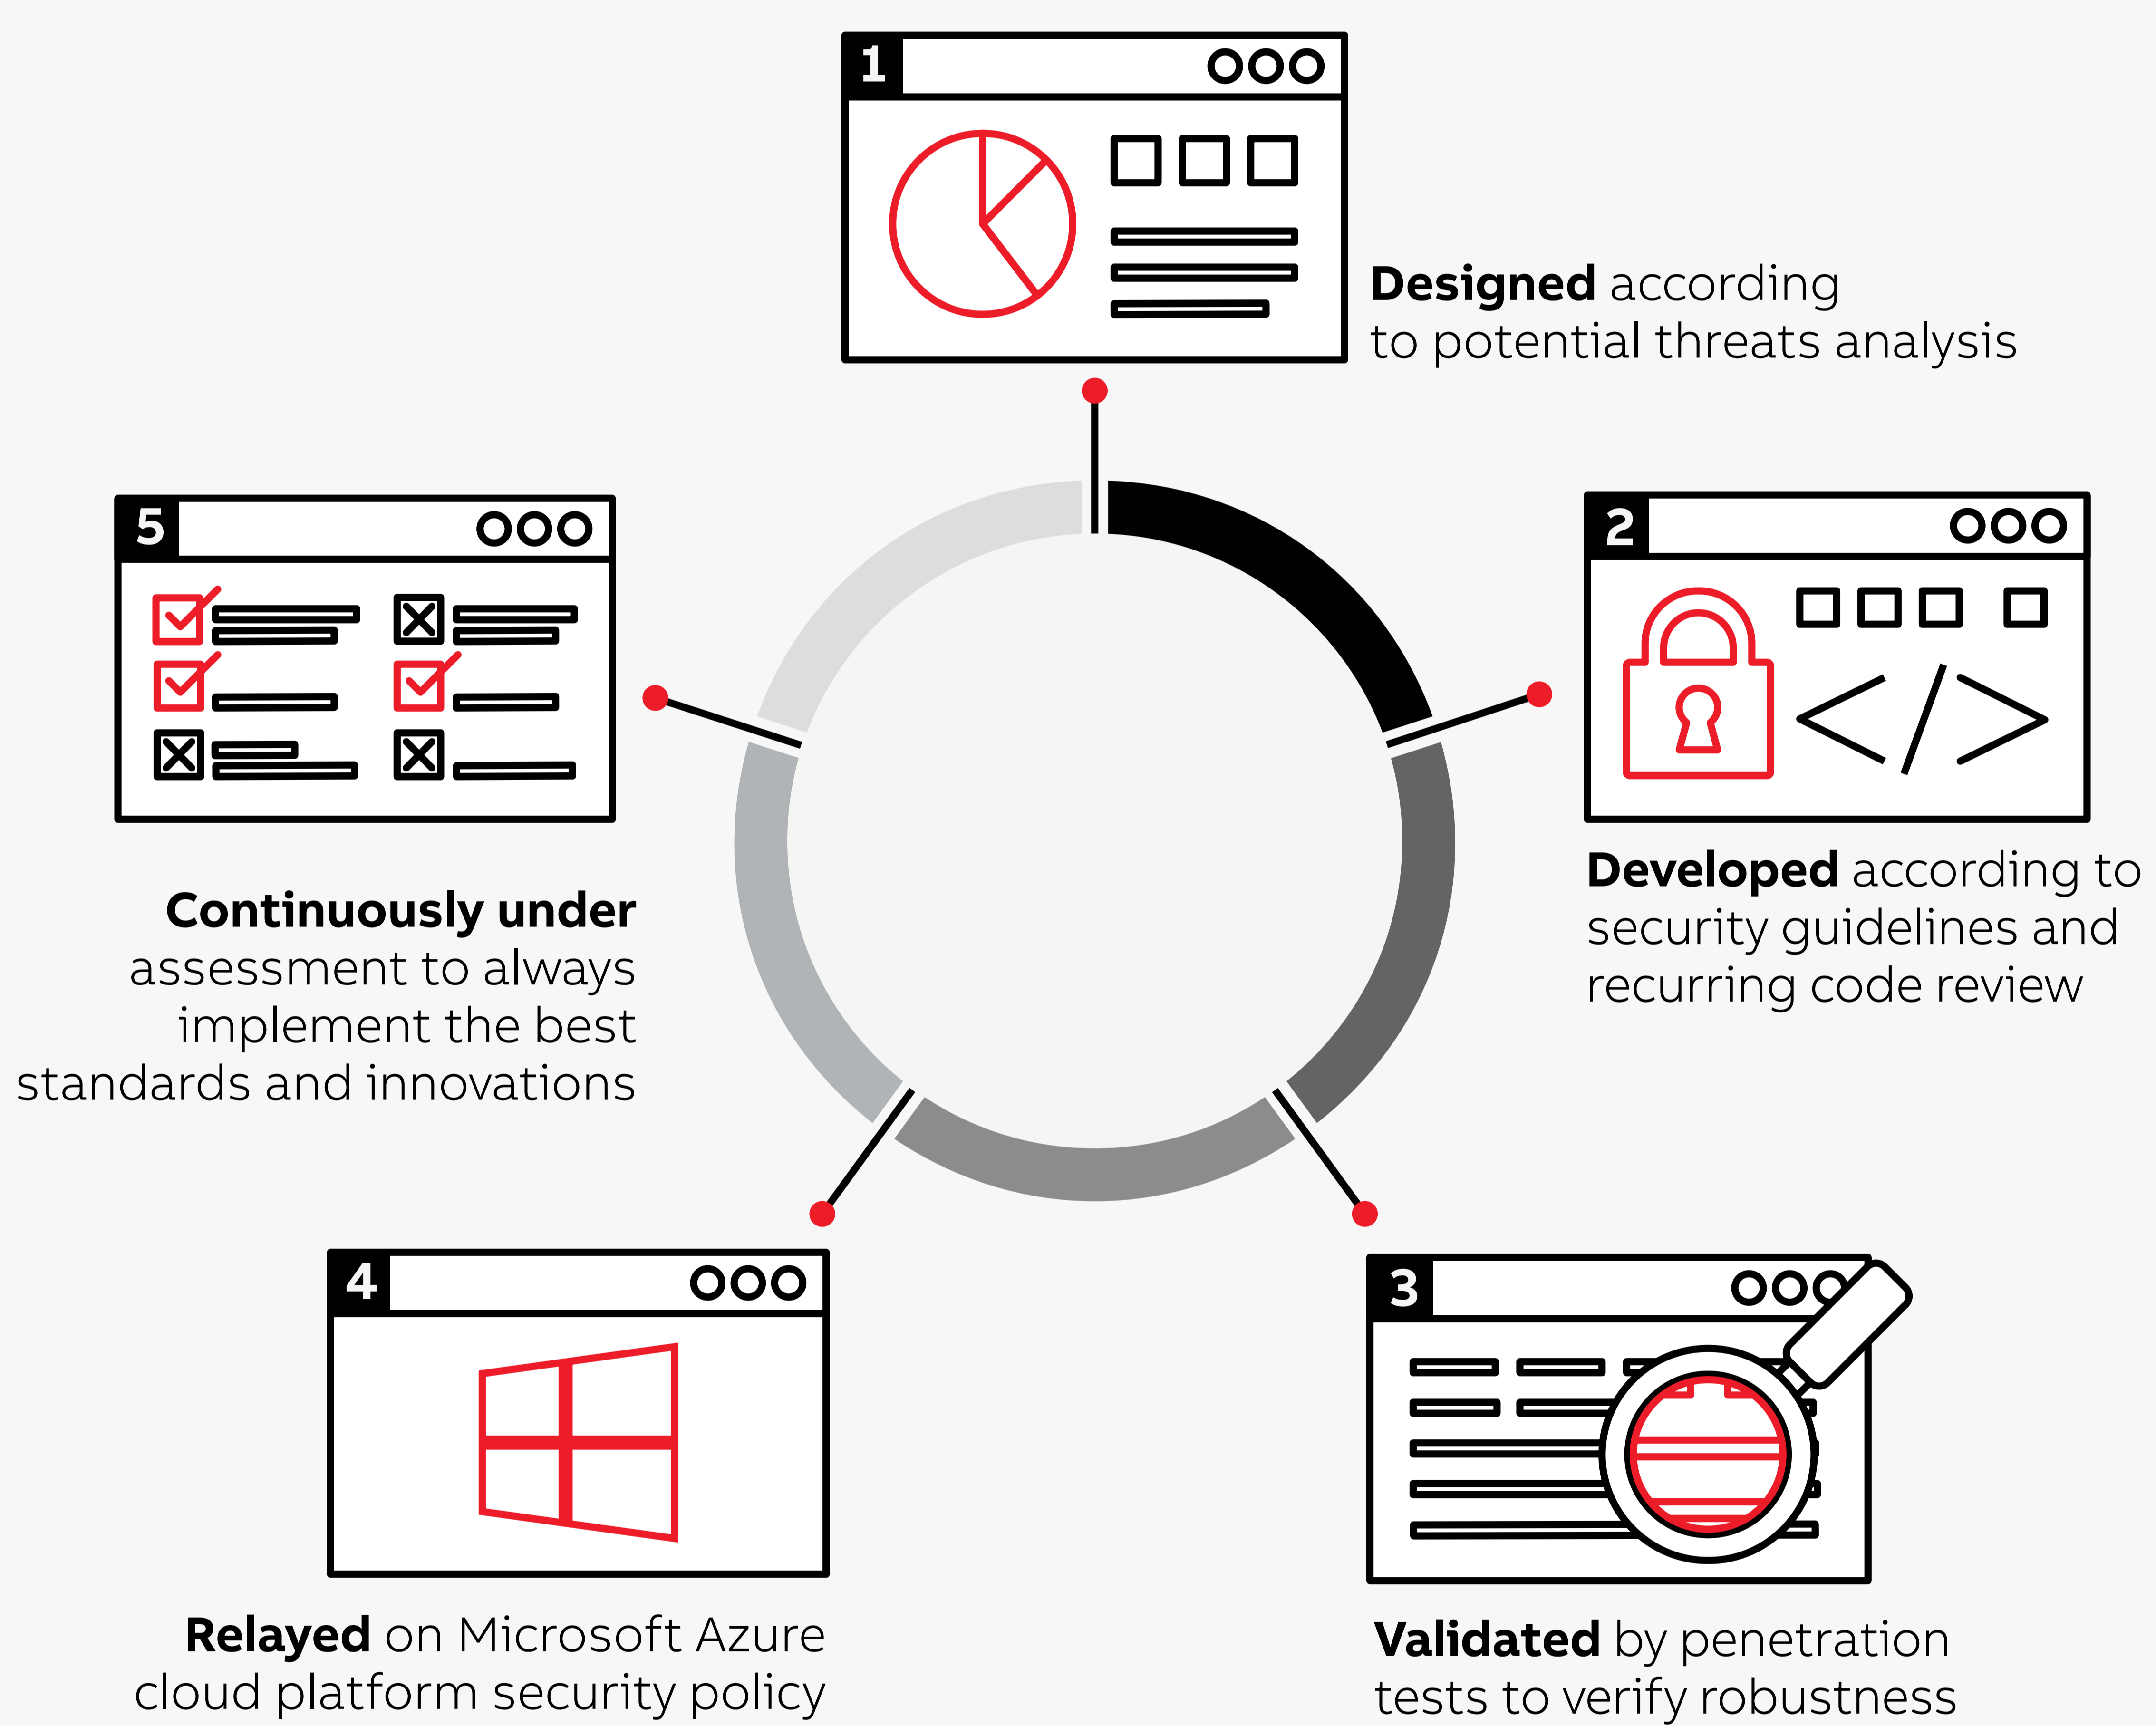

ABB Ability™ Energy and Asset Manager

Secures your plant data.

solutions.abb/abb-ability-electrification

Thanks to ABB, Microsoft and an expert partner on IT security, **ABB Ability™ Energy and Asset Manager** can guarantee state-of-the-art cybersecurity as it is:

ABB Ability™ Energy and Asset Manager

main pillars for cybersecurity

Identity

Authentication via unique **MyABB account**

Security

Encrypted communication channel, using the same protocol as banking and other important applications

Privacy

Only the owner has initial access to data and can profile other users' role

Digital Signature

Each connected device is **uniquely identified**