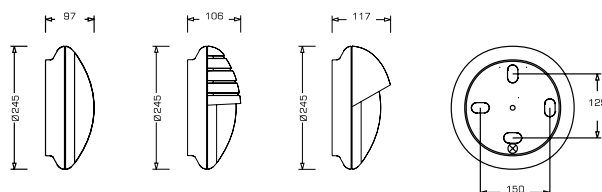

Dune Visor						
E27 Lamp not included	1x 75W or 1x 46W HAL	E27	-	☐ White ☒ Black	2CFL879063R0001 2CFL879064R0001	1 1
CFL - TC-SEL	1x 9W	2G7	230	☐ White ☒ Black	2CFL879253R0001 2CFL879254R0001	1 1
	2x 9W	2G7	370	☐ White ☒ Black	2CFL879255R0001 2CFL879256R0001	1 1
CFL - TC-DEL	1x 13W	G24q-1	280	☐ White ☒ Black	2CFL879257R0001 2CFL879258R0001	1 1
	LED	19W	-	☐ White ☒ Black	2CFL876146R0001 2CFL876147R0001	1 1

Dune Casquette						
E27 Lamp not included	1x 75W or 1x 46W HAL	E27	-	☐ White ☒ Black	2CFL879259R0001 2CFL879260R0001	1 1
CFL - TC-SEL	1x 9W	2G7	310	☐ White ☒ Black	2CFL879267R0001 2CFL879268R0001	1 1
	2x 9W	2G7	500	☐ White ☒ Black	2CFL879269R0001 2CFL879270R0001	1 1
CFL - TC-DEL	1x 13W	G24q-1	380	☐ White ☒ Black	2CFL879271R0001 2CFL879272R0001	1 1
	LED	19W	-	☐ White ☒ Black	2CFL876166R0001 2CFL876167R0001	1 1

Technical data

Photometric specifications	
CRI (Color Rendering Index)	>80
Color temperature	4000K
LED lifetime	50000h
Mechanical specifications	
Body material	Polycarbonate
Diffuser material	Polycarbonate
Ring material	Polycarbonate
IK rating	IK10
IP rating	IP44
Glow wire test	650°C
Electrical specifications	
Power supply	230 V / 50-60 Hz
Electrical class	Class II

Main dimensions mm

All our products are delivered with the light source, unless the opposite is indicated.