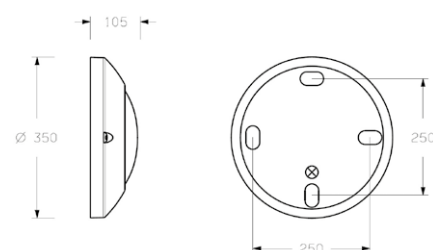

H350

Ordering details

Lamps	Power	Caps	Luminous flux (Fixture) lm	Finition color	Order code	Pkg qty
E27 Lamp not included	1x 100W or 70W HAL	E27	-	☐ White	2CFL874001R0001	1
	2x 70W or 53W HAL	E27	-	☐ White	2CFL874000R0001	1
CFL - TC-DEL	1x 18W	G24q-2	760	☐ White	2CFL874002R0001	1
	2x 18W	G24q-2	1440	☐ White	2CFL874003R0001	1
	1x 26W	G24q-3	1100	☐ White	2CFL874004R0001	1
	2x 26W	G24q-3	2230	☐ White	2CFL874005R0001	1
CFL - TC-TEL	1x 32W	GX24q-3	1270	☐ White	2CFL874006R0001	1
LED	15W	-	1050	☐ White	2CFL874018R0001	1
	24W	-	1725	☐ White	2CFL874020R0001	1

Technical data

Photometric specifications	
CRI (Color Rendering Index)	>80
Color temperature	4000K
LED lifetime	50000h
Mechanical specifications	
Body material	Polycarbonate
Diffuser material	Polycarbonate
Ring material	-
IK rating	IK10
IP rating	IP65
Glow wire test	650°C
Electrical specifications	
Power supply	230 V / 50 – 60 Hz
Electrical class	Class II

Main dimensions mm

All our products are delivered with the light source, unless the opposite is indicated.