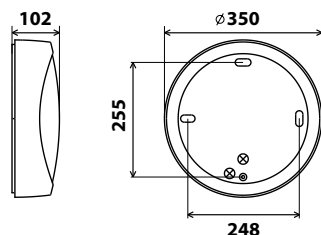

Main dimensions mm

All our products are delivered with the light source, unless the opposite is indicated.

Sextan Premium Wall-mounted

H/B version - Stainless steel

D/H version - Stainless steel

Ordering details