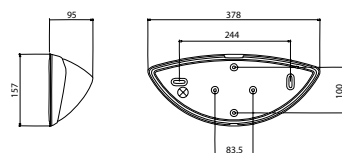

Main dimensions mm

All our products are delivered with the light source, unless the opposite is indicated.