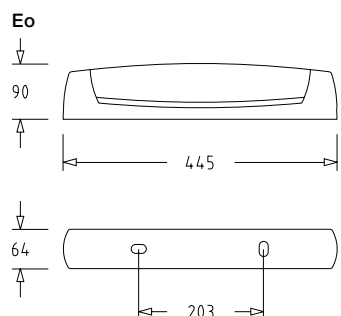

Main dimensions mm

All our products are delivered with the light source, unless the opposite is indicated.