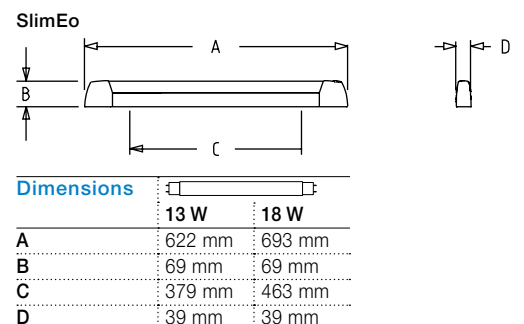

Main dimensions mm

All our products are delivered with the light source, unless the opposite is indicated.