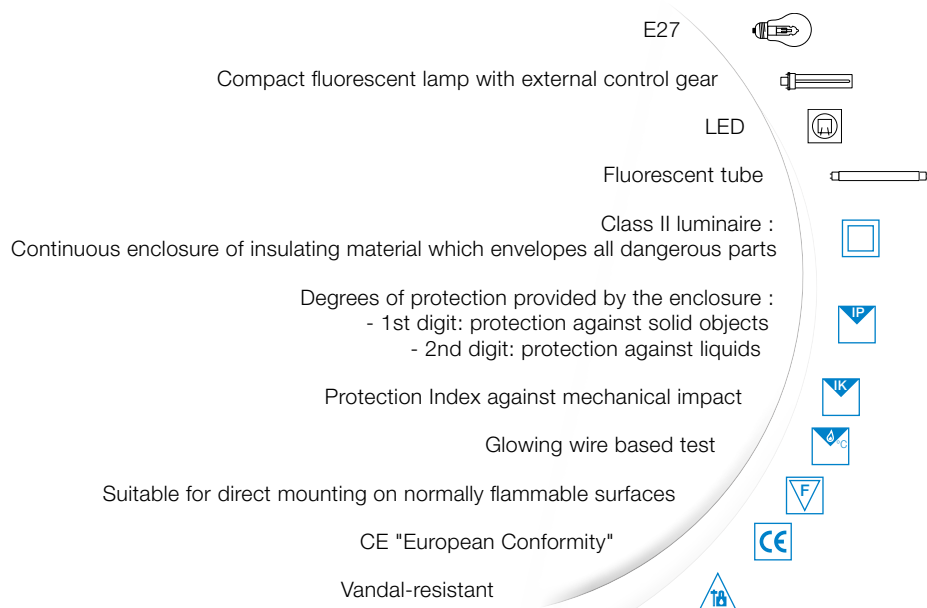

Symbol overview

ABB lighting Presentation

ABB lighting

For the past 80 years ABB lighting products have been designed and manufactured in Lyon, France in strict conformity with French and European quality standards (CE, NF).