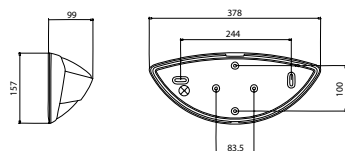

Main dimensions mm

All our products are delivered with the light source, unless the opposite is indicated.