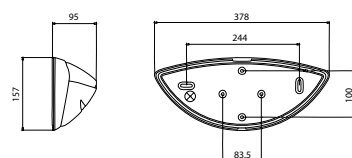

Main dimensions mm

All our products are delivered with the light source, unless the opposite is indicated.