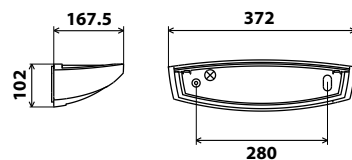

Main dimensions mm

Sextan Premium Wall-mounted - H/B