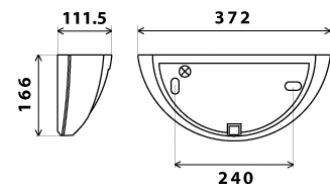

Sextan Premium Wall-mounted - D/H

All our products are delivered with the light source, unless the opposite is indicated.