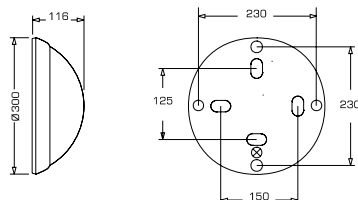

Main dimensions mm

All our products are delivered with the light source, unless the opposite is indicated.

Dune

Multifaceted solution

Due to its concept, consisting of a base unit and a single ring, it is very easy to install. The minimum diameter (245 mm) and the visor option give the Dune range a very qualitative aspect and make it an aesthetic solution for indoor and outdoor application.