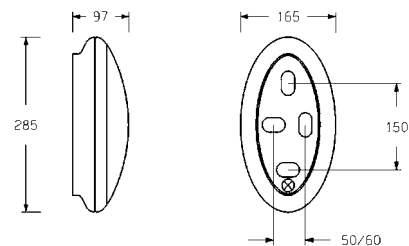

Havana

Ordering details

Lamps	Power	Caps	Luminous flux (Fixture) lm	Finition color	Order code	Pkg qty
E27 Lamp not included	1x 75W or 1x 52W HAL	E27	-	☐ White ☒ Black	2CFL879205R0001 2CFL879207R0001	1 1
CFL - TC-SEL	1x 9W	2G7	310	☐ White ☒ Black	2CFL879237R0001 2CFL879238R0001	1 1
	2x 9W	2G7	610	☐ White ☒ Black	2CFL879239R0001 2CFL879240R0001	1 1
CFL - TC-DEL	1x 13W	G24q-1	470	☐ White ☒ Black	2CFL879221R0001 2CFL879222R0001	1 1
	1x 18W	G24q-2	620	☐ White ☒ Black	2CFL879223R0001 2CFL879224R0001	1 1
LED	20W	-	800	☐ White	2CFL879247R0001	1
				☒ Black	2CFL879248R0001	1

Technical data

Photometric specifications	
CRI (Color Rendering Index)	>80
Color temperature	4000K
LED lifetime	50000h
Mechanical specifications	
Body material	Polycarbonate
Diffuser material	Glass (Polycarbonate for LED version)
Ring material	Aluminium
IK rating	IK02
IP rating	IP54
Glow wire test	650°C
Electrical specifications	
Power supply	230 V / 50 – 60 Hz
Electrical class	Class II

Main dimensions mm

All our products are delivered with the light source, unless the opposite is indicated.