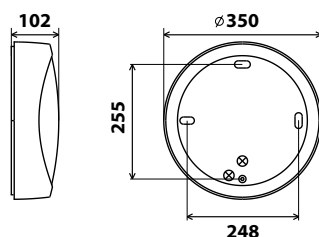

Main dimensions mm

All our products are delivered with the light source, unless the opposite is indicated.