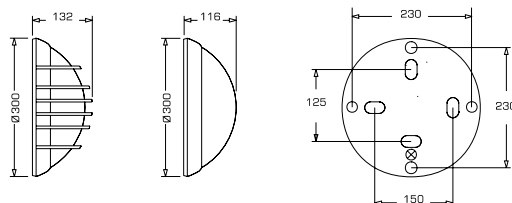

Ordering details

Lamps	Power	Caps	Luminous flux (Fixture) lm	Finition color	Order code	Pkg qty
Alium						
E27 Lamp not included	1x 100W or 1x 70W HAL	E27	-	■ Anthracite	2CFL878870R0001	1
CFL - TC-SEL	2x 9W	2G7	720	■ Anthracite	2CFL878316R0001	1
CFL - TC-DEL	2x 13W	G24q-1	990	■ Anthracite	2CFL878320R0001	1
	1x 18W	G24q-2	660	■ Anthracite	2CFL878322R0001	1
	1x 26W	G24q-3	790	■ Anthracite	2CFL878324R0001	1
CFL - TC-TEL	1x 32W	GX24q-3	-	■ Anthracite	2CFL878310R0001	1
LED	15W	-	1100	■ Anthracite	2CFL878259R0001	1
	24W	-	1800	■ Anthracite	2CFL878260R0001	1

Alium Grid

E27 Lamp not included	1x 100W or 1x 70W HAL	E27	-	■ Anthracite	2CFL878840R0001	1
CFL - TC-SEL	2x 9W	2G7	590	■ Anthracite	2CFL878315R0001	1
CFL - TC-DEL	2x 13W	G24q-1	-	■ Anthracite	2CFL878319R0001	1
	1x 18W	G24q-2	410	■ Anthracite	2CFL878321R0001	1
	1x 26W	G24q-3	610	■ Anthracite	2CFL878323R0001	1
CFL - TC-TEL	1x 32W	GX24q-3	-	■ Anthracite	2CFL878309R0001	1
LED	15W	-	1100	■ Anthracite	2CFL878259R0001	1
	24W	-	1800	■ Anthracite	2CFL878260R0001	1

Technical data

Photometric specifications	
CRI (Color Rendering Index)	>80
Color temperature	4000K
LED lifetime	50000h
Mechanical specifications	
Body material	Polycarbonate
Diffuser material	Polycarbonate
Ring material	Aluminium
IK rating	IK10
IP rating	IP44
Glow wire test	650°C
Electrical specifications	
Power supply	230 V / 50-60 Hz
Electrical class	Class II

Main dimensions mm

All our products are delivered with the light source, unless the opposite is indicated.