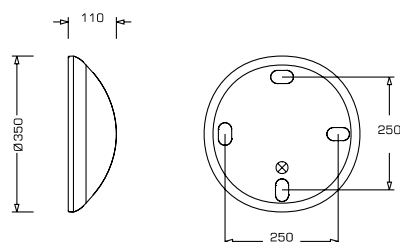

Main dimensions mm

All our products are delivered with the light source, unless the opposite is indicated.