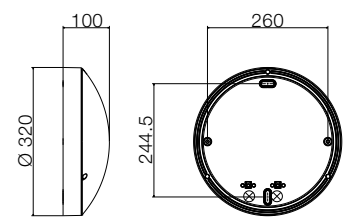

Axiome - T2

All our products are delivered with the light source, unless the opposite is indicated.