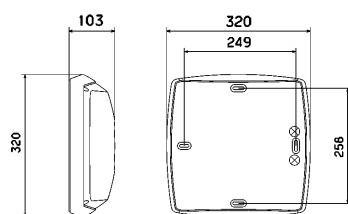

Main dimensions mm

All our products are delivered with the light source, unless the opposite is indicated.