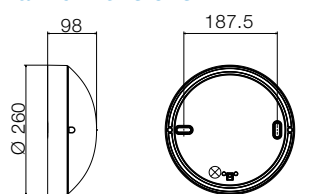

Main dimensions mm

Axiome - T1