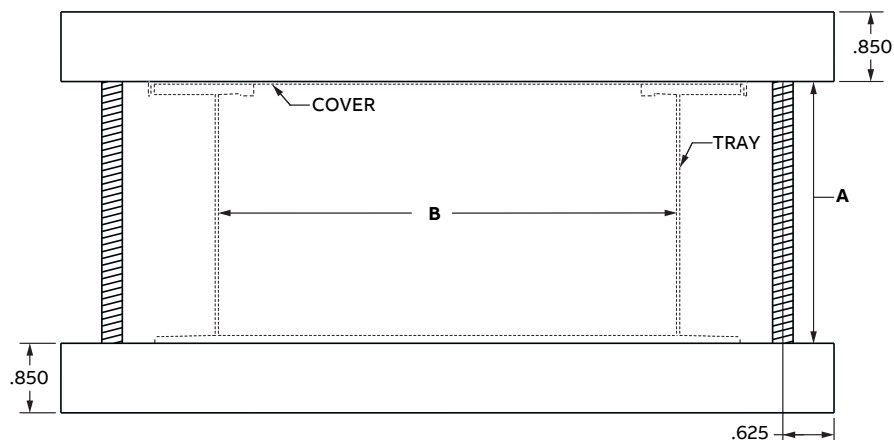

Features:

- Extreme heavy-duty provides maximum rigidity for tray covers
- Wraparound design
- Hardware included

Application:

- Designed for solid, flat covers to provide maximum mechanical protection for cables with limited heat build-up. Solid covers are available with or without flange
- Added protection for rugged applications and outdoor conditions.

Materials:

- Aluminum

Product selection			
Part no:	Material	A Side Rail Height in (mm)	B Tray Width in (mm)
ABW404ECC	Aluminum	4 (101.6)	6 (152.4)
ABW409ECC	Aluminum	4 (101.6)	9 (228.6)
ABW412ECC	Aluminum	4 (101.6)	12 (304.8)
ABW418ECC	Aluminum	4 (101.6)	18 (457.2)
ABW424ECC	Aluminum	4 (101.6)	24 (609.6)
ABW430ECC	Aluminum	4 (101.6)	30 (762)
ABW436ECC	Aluminum	4 (101.6)	36 (914.4)
ABW442ECC	Aluminum	4 (101.6)	42 (1066.8)
ABW504ECC	Aluminum	5 (127)	6 (152.4)
ABW509ECC	Aluminum	5 (127)	9 (228.6)
ABW512ECC	Aluminum	5 (127)	12 (304.8)
ABW518ECC	Aluminum	5 (127)	18 (457.2)
ABW524ECC	Aluminum	5 (127)	24 (609.6)
ABW530ECC	Aluminum	5 (127)	30 (762)
ABW536ECC	Aluminum	5 (127)	36 (914.4)
ABW542ECC	Aluminum	5 (127)	42 (1066.8)
ABW604ECC	Aluminum	6 (152.4)	6 (152.4)
ABW609ECC	Aluminum	6 (152.4)	9 (228.6)
ABW612ECC	Aluminum	6 (152.4)	12 (304.8)
ABW618ECC	Aluminum	6 (152.4)	18 (457.2)
ABW624ECC	Aluminum	6 (152.4)	24 (609.6)
ABW630ECC	Aluminum	6 (152.4)	30 (762)
ABW636ECC	Aluminum	6 (152.4)	36 (914.4)
ABW642ECC	Aluminum	6 (152.4)	42 (1066.8)
ABW704ECC	Aluminum	7 (177.8)	6 (152.4)
ABW709ECC	Aluminum	7 (177.8)	9 (228.6)
ABW712ECC	Aluminum	7 (177.8)	12 (304.8)
ABW718ECC	Aluminum	7 (177.8)	18 (457.2)
ABW724ECC	Aluminum	7 (177.8)	24 (609.6)
ABW730ECC	Aluminum	7 (177.8)	30 (762)
ABW736ECC	Aluminum	7 (177.8)	36 (914.4)
ABW742ECC	Aluminum	7 (177.8)	42 (1066.8)