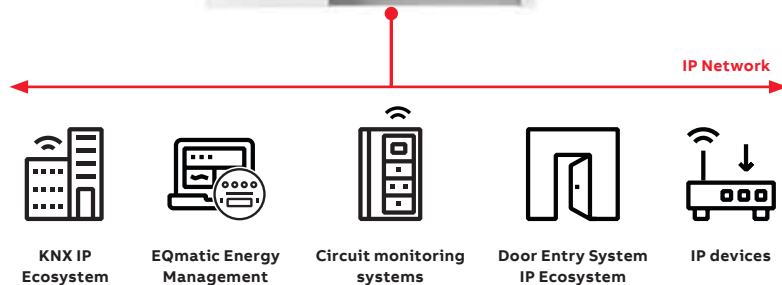

# ABB IP switches for DIN-Rail installation

## Simplifying IP connectivity inside your cabinet

The IP infrastructure plays an important role for the reliability and availability of all building functions.

The ABB IP switches are two industrial-grade, 8 Ports, Fast Ethernet, unmanaged switches (with and without PoE) designed for installation in electrical distribution boards and easy mounting on DIN-Rails.