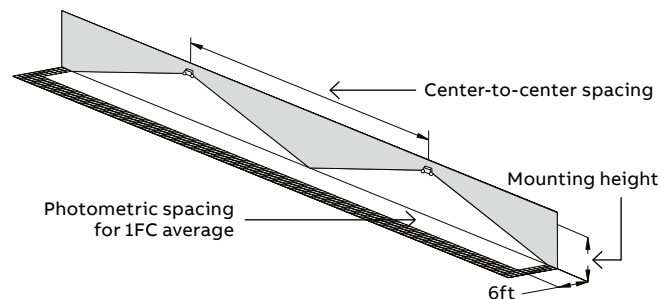

Photometry performance

Lamp	Spacing center-to-center (feet)	
	7' mounting height	15' mounting height
LA	39'	34'
LB	74'	57'
LG	49'	39'
LI	68'	54'
LJ	89'	80'
LL	51'	39'