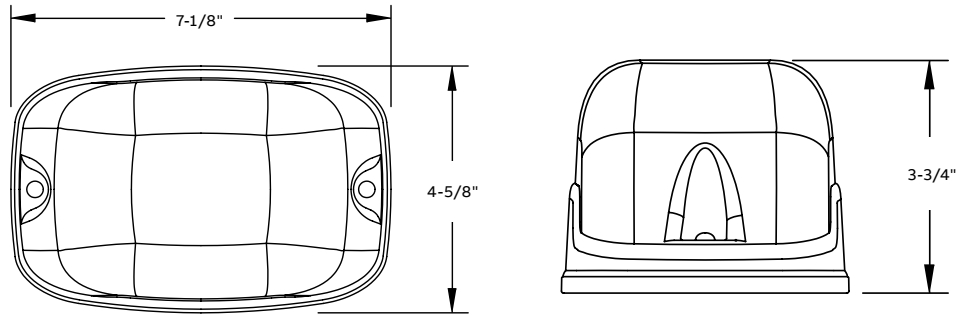

Warranty

- Five-year limited warranty.
Detailed warranty terms located on page 178 or online at:
www.emergi-lite.com/usa/files/EL_Warranty.pdf

Photometry performance

Lamp	Spacing center-to-center (feet)	
	7' mounting height	15' mounting height
LA	39'	34'
LB	74'	57'
LG	49'	39'
LI	68'	54'
LJ	89'	80'
LL	51'	39'

Housing color

White

Black

Gray

Dimensions

Dimensions are approximate and subject to change.

Accessories (order as a separate item)

Description	Part number
Additional special bit for tamper-proof screws	690.0454-E