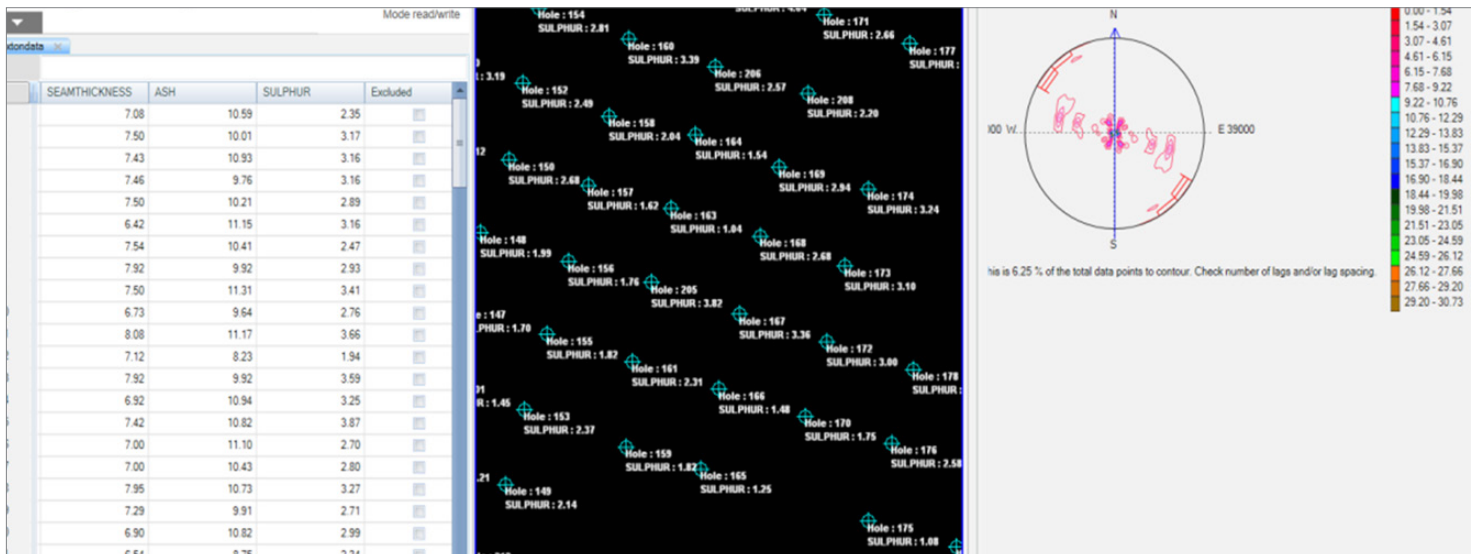

MineScape Geostatistics

MineScape Geostatistics provides a set of powerful statistical estimating tools specifically designed for coal mining.

Users are guided by a wizard through the geostatistical study process to perform classical statistics, experimental variograms, theoretical variograms and Kriging validation. MineScape Geostatistics is integrated into the MineScape Stratmodel and Geological Database plugins to streamline processes.

The features

Integrated

Access data from MineScape Geological Database and MineScape tables.

Variograms

Develop experimental and theoretical variograms. Adjust variograms through fit operations.

Kriging validation

Perform ordinary Kriging validation with a search ellipse rotated at any angle with standard, quadrant or octant search parameters.

Graphics

Easily produce histograms, Normal Quantile plots, scatter plots, QQ plots and contours of experimental variograms.

Surface grids

Update surface grid values using ordinary or universal Kriging.

The benefits

Integrated with the other MineScape plugins to streamline process flow.

Wizard interface efficiently guides the user through the process, minimizing time to complete a geostatistical study.