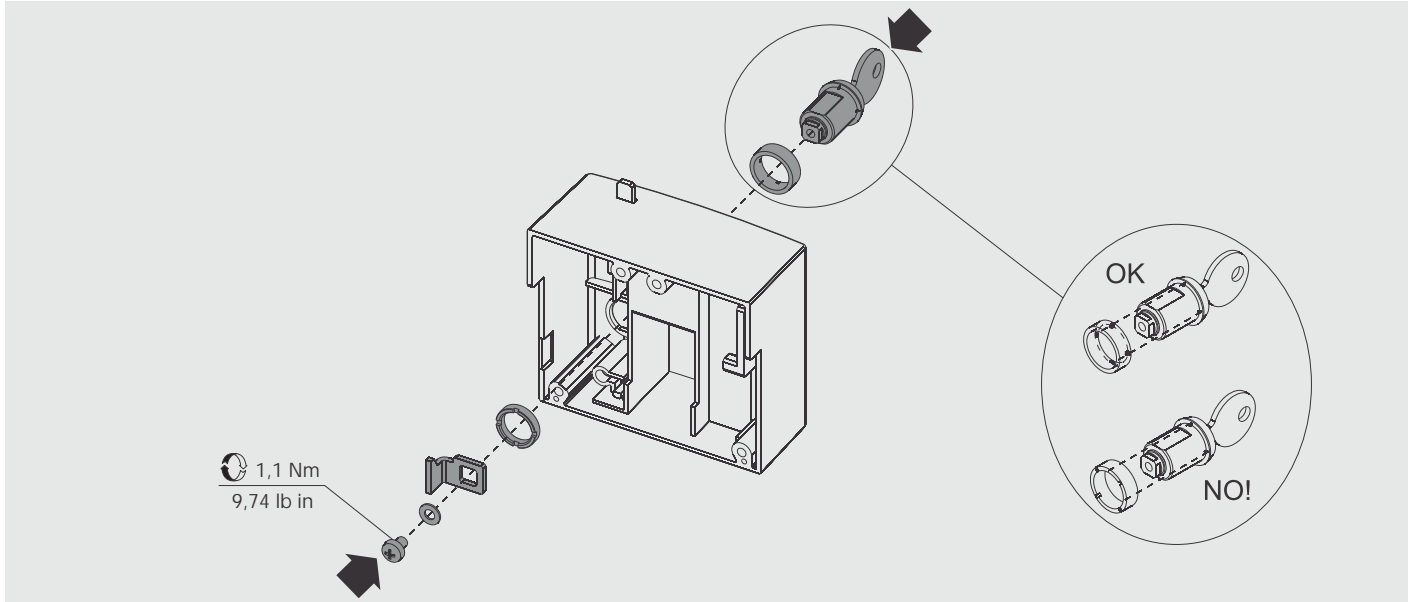

# SACE Tmax XT

RHL - Blocco a chiave (in aperto e chiuso) per frontale/maniglia rotante XT1-XT2-XT3-XT4

RHL - Key lock for XT1-XT2-XT3-XT4 front/rotary handle (open-close position)

RHL - Schlüsselverriegelung (AUS-Stellung/AUF-Stellung) für Frontplatte/Drehhebelantrieb XT1-XT2-XT3-XT4

B

C

D

EXAMPLE WITH FLD

E

EXAMPLE WITH FLD

F

EXAMPLE WITH FLD