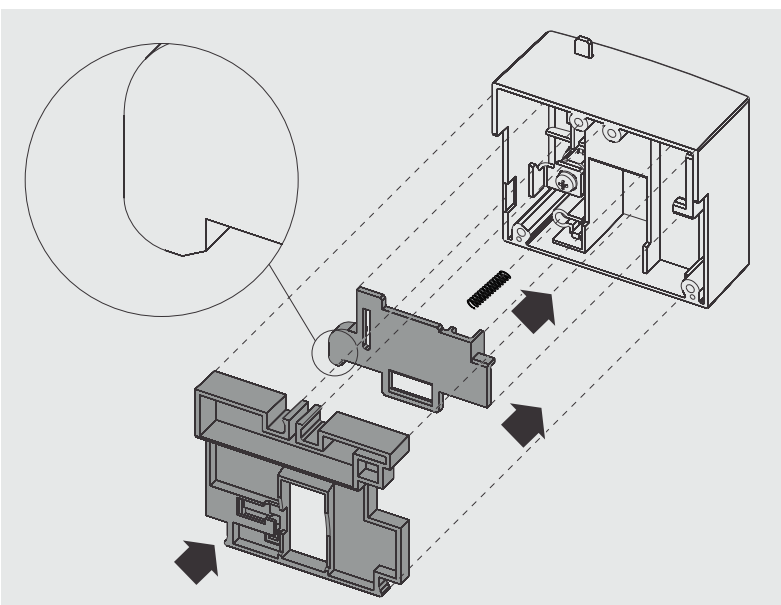

# SACE Tmax XT

RHL - Blocco a chiave (in aperto e chiuso) per frontale/maniglia rotante XT1-XT2-XT3-XT4

RHL - Key lock for XT1-XT2-XT3-XT4 front/rotary handle (open-close position)

RHL - Schlüsselverriegelung (AUS-Stellung/AUF-Stellung) für Frontplatte/Drehhebelantrieb XT1-XT2-XT3-XT4

B

C

D

EXAMPLE WITH FLD

E

EXAMPLE WITH FLD

F

EXAMPLE WITH FLD