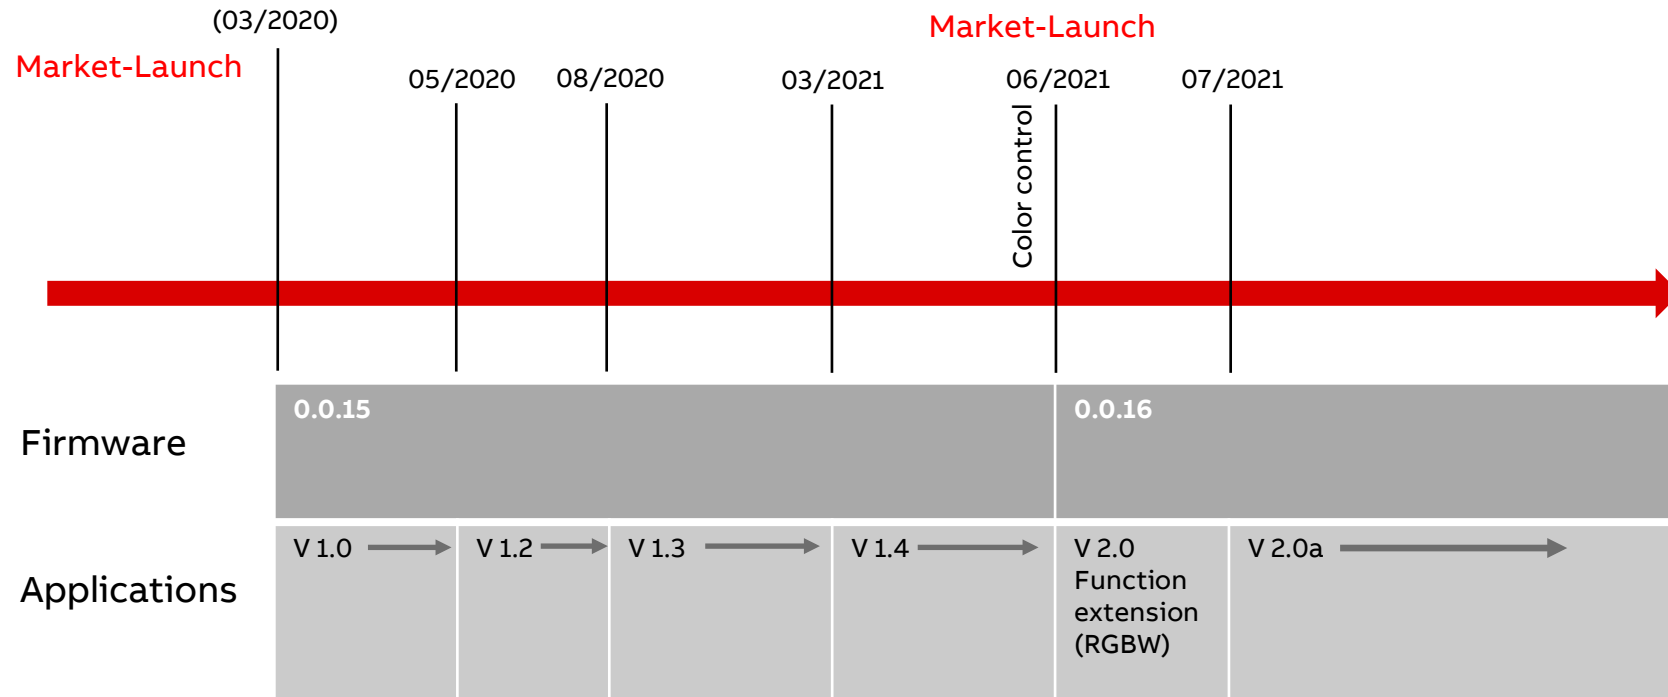

ABB i-bus® KNX DALI Gateway (DG/S x.64.x.1)

Firmware and Software Releases – DALI Gateway Premium (DG/S x.64.5.1)

For more information see [Release Note](#)