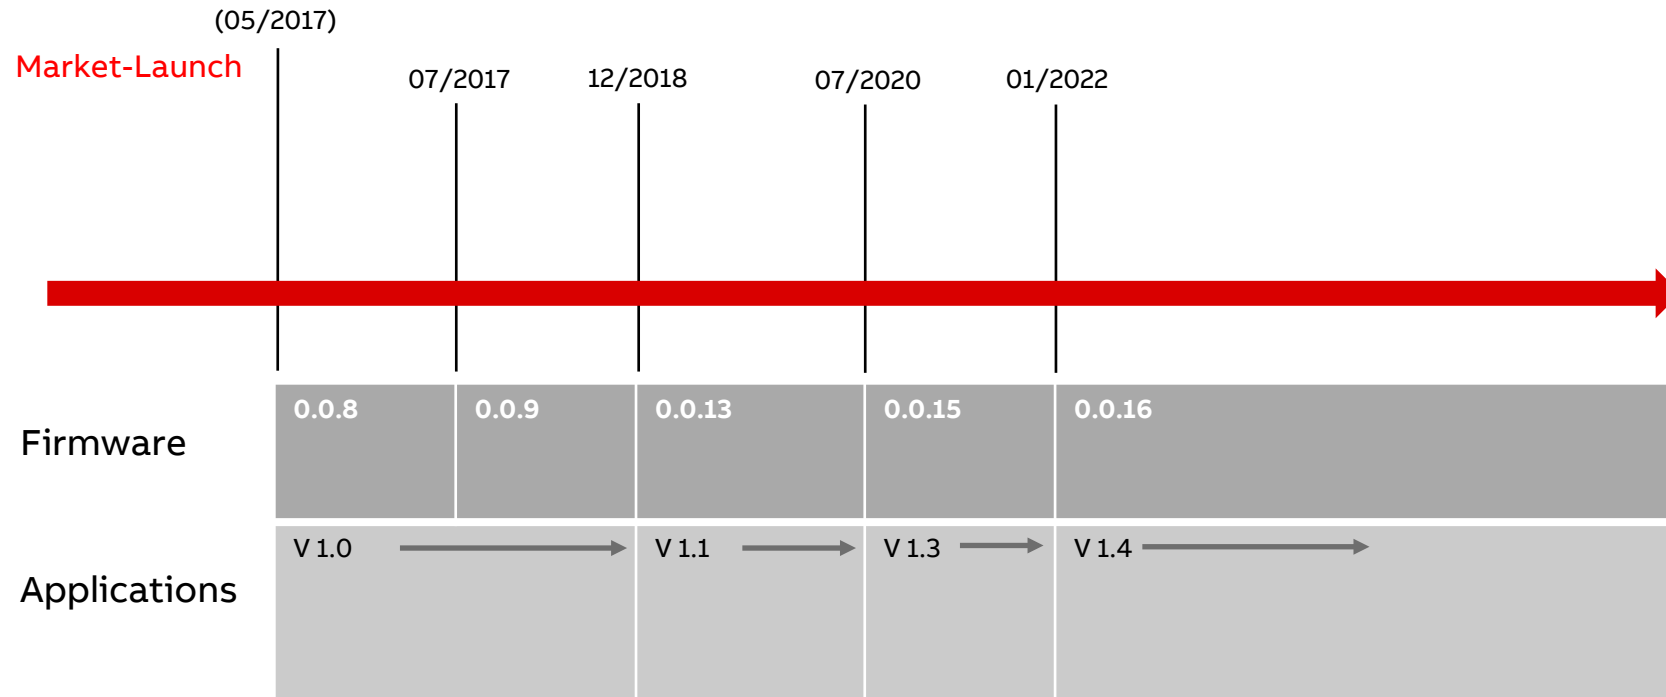

- DG/S1.64.5.1 DALI Gateway, Premium, 1-fold, MDRC
- DG/S2.64.5.1 DALI Gateway, Premium, 2-fold, MDRC

ABB i-bus® KNX DALI Gateway (DG/S x.64.x.1)

Firmware and Software Releases – DALI Gateway Basic (DG/S x.64.1.1)