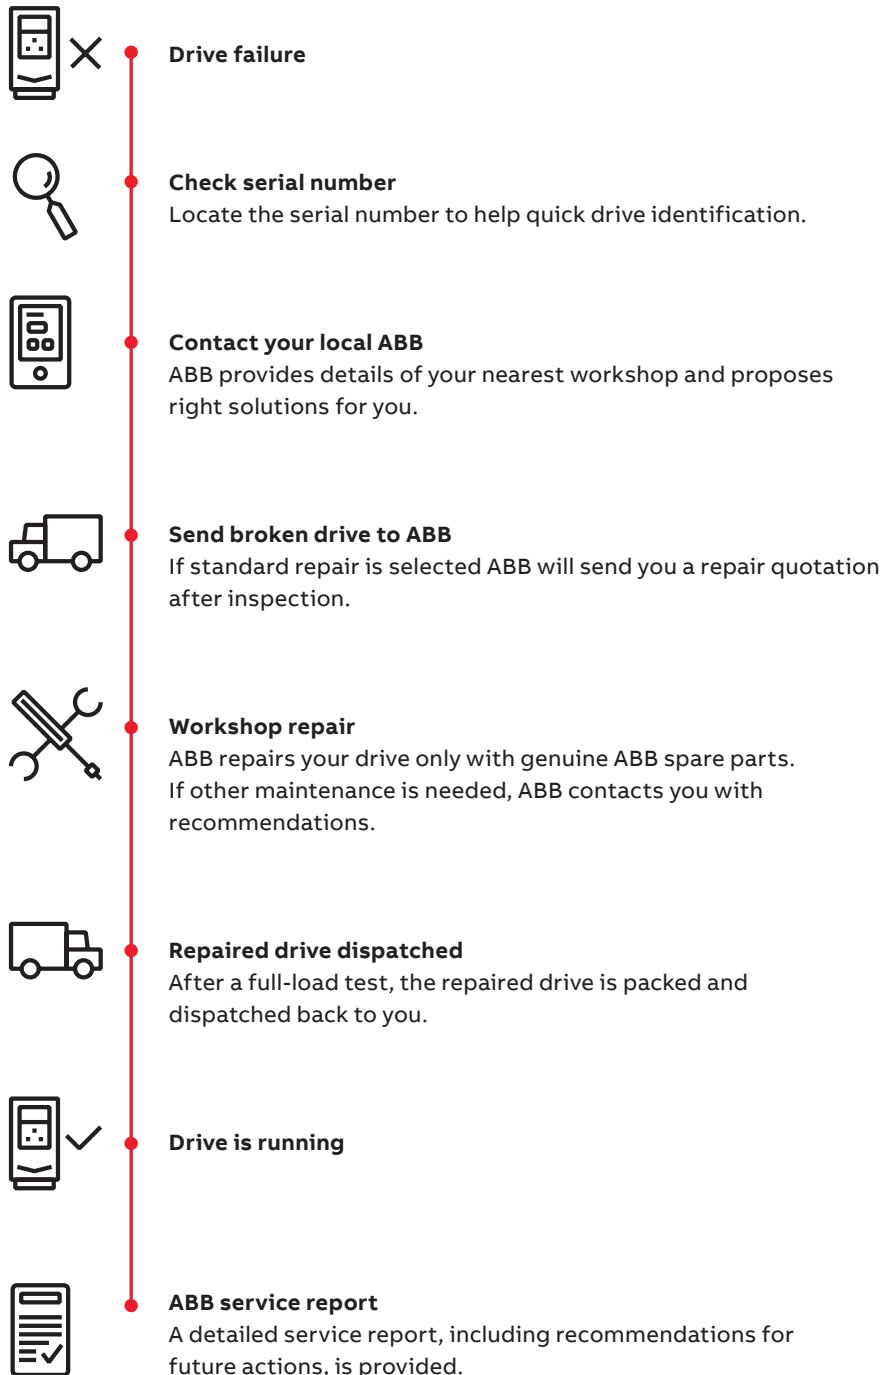

Workshop repair

Service delivery

For more information, please contact your local ABB representative or visit:

new.abb.com/service/motion/recovery-services/repair-services

new.abb.com/channel-partners/search#

We reserve the right to make technical changes or modify the contents of this document without prior notice. With regard to purchase orders, the agreed particulars shall prevail. ABB does not accept any responsibility whatsoever for potential errors or possible lack of information in this document.

We reserve all rights in this document and in the subject matter and illustrations contained therein. Any reproduction, disclosure to third parties or utilization of its contents – in whole or in parts – is forbidden without prior written consent of ABB. Copyright© 2023 ABB. All rights reserved.