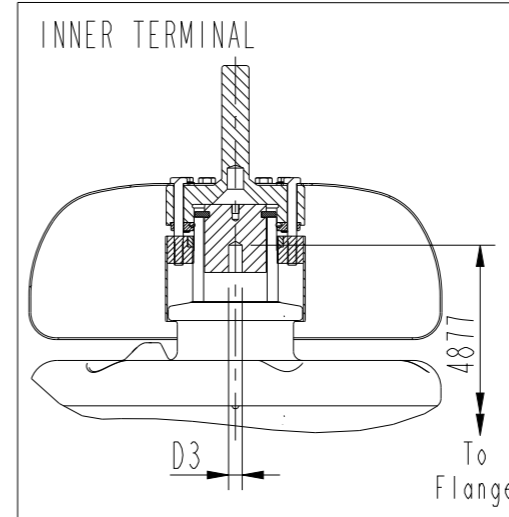

Prepared Jessica Lindqvist 2015-08-10	Responsible department PPCO/BK	Title GSB 550/1600/0,3	Language 82
Modified by Jessica Lindqvist 2015-08-11	Take over department		
Approved by	Used in product	Order	Sheet no. 1
Revision C	Ordering data changed	Document no. 2751377-7	No. Shrs. (1)

1) Maximum length of CT
2) Dimension of Protection Hood for transport and storage (delivered as standard).