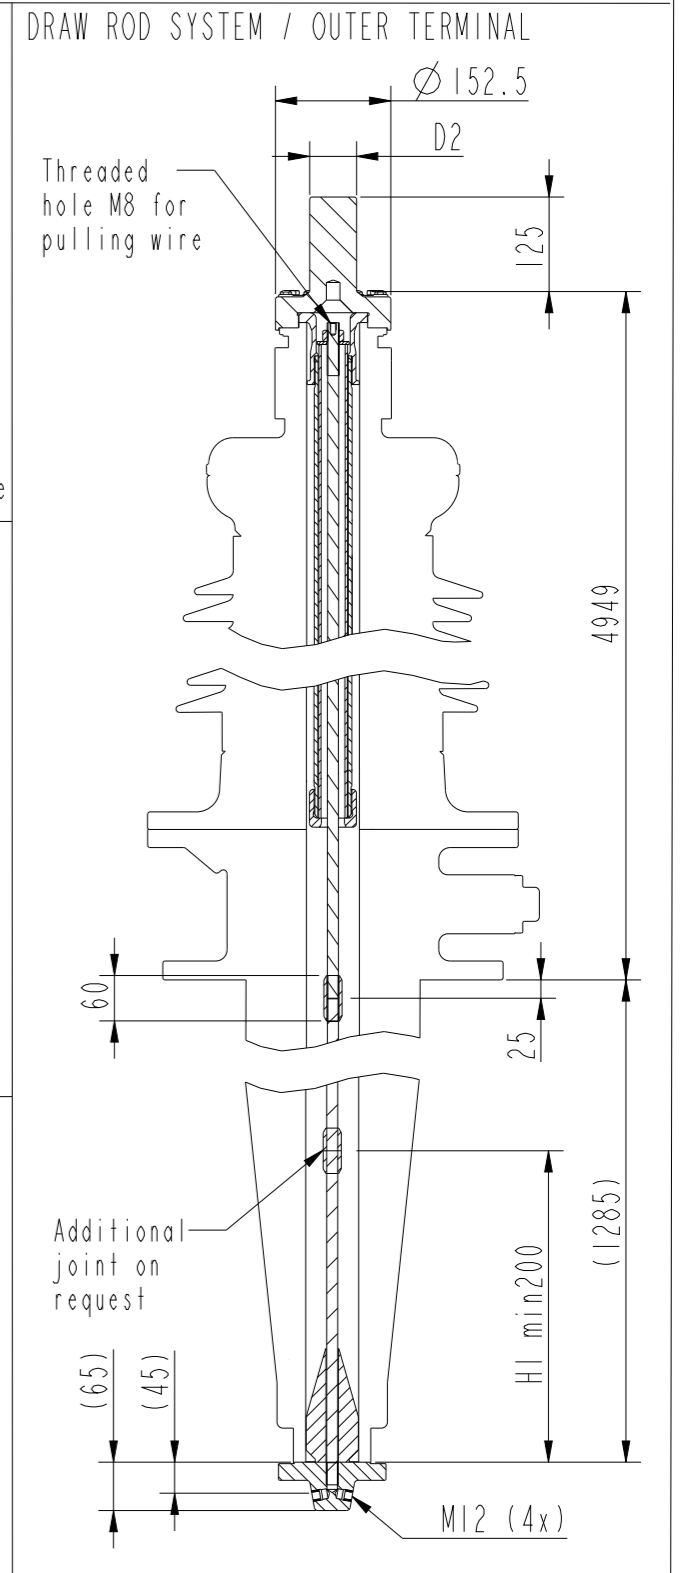

Prepared Jessica Lindqvist 2015-08-10	Responsible department PPCO/BK	Title GSB 550/1600/0,3	Language 82
Modified by Jessica Lindqvist 2015-08-11	Take over department		
Approved by	Used in product	Order	Sheet no. 1
Revision C	Ordering data changed	Document no. 2751377-7	No. Shrs. (1)

1) Maximum length of CT
2) Dimension of Protection Hood for transport and storage (delivered as standard).