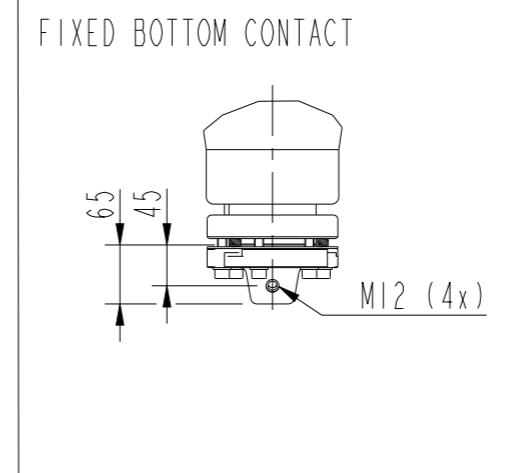

Prepared Jessica Lindqvist 2015-08-10	Responsible department PPCO/BK	Title GSB 550/1600/0,3	Language 82
Modified by Jessica Lindqvist 2015-08-11	Take over department		
Approved by	Used in product	Order	Sheet no. 1
Revision C	Ordering data changed	Document no. 2751377-7	No. Shrs. (1)

1) Maximum length of CT
2) Dimension of Protection Hood for transport and storage (delivered as standard).