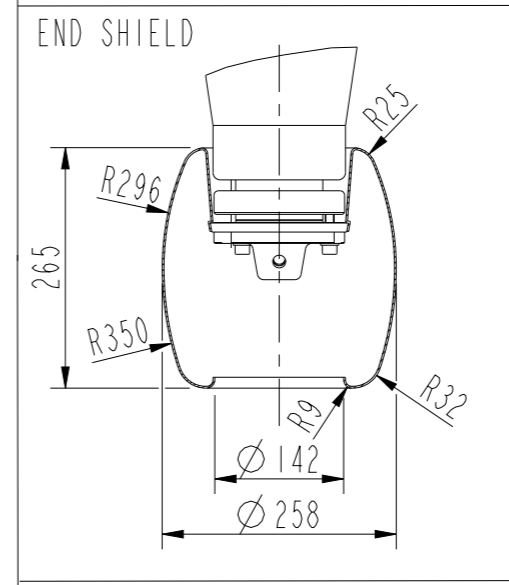

Prepared Jessica Lindqvist 2015-08-10	Responsible department PPCO/BK	Title GSB 550/1600/0,3	Language 82
Modified by Jessica Lindqvist 2015-08-11	Take over department		
Approved by	Used in product	Order	Sheet no. 1
Revision C	Ordering data changed	Document no. 2751377-7	No. Shrs. (1)

1) Maximum length of CT
2) Dimension of Protection Hood for transport and storage (delivered as standard).