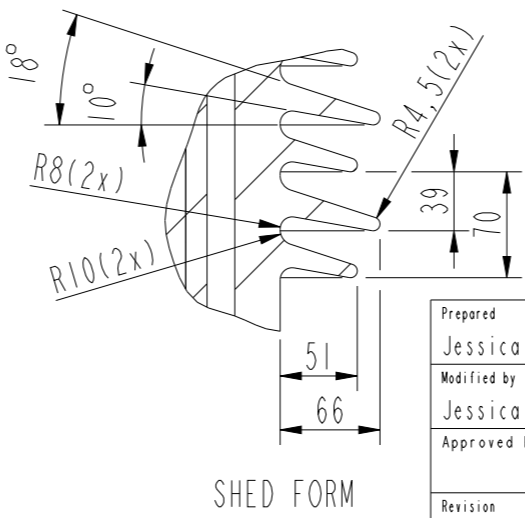

Bushing Data:

Rated Voltage	550	kV
Phase-to-earth Voltage	318	kV
Dry Lightning Impulse I, 2/50µs	1675/1800	kV
Wet Switching Impulse	1300	kV
Wet Power Frequency AC	n.a.	kV
Routine test Imin dry 50Hz	750	kV
Rated Current	1600	A
Creepage Distance, nominal	15519	mm
Creepage Distance, minimum	15125	mm
Mass, Bushing	1530	kg
Mass, incl. protective hood	1566	kg