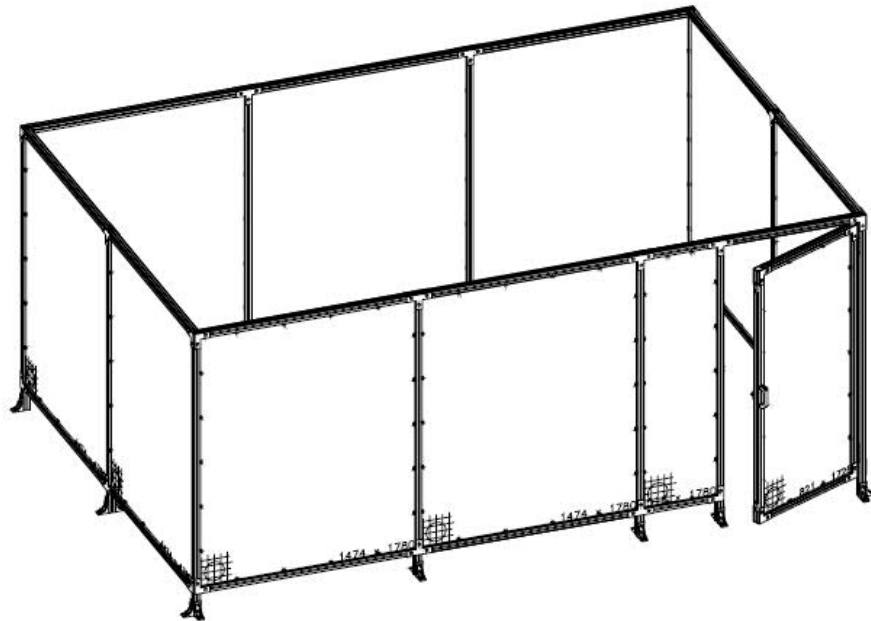

Jokab Safety Products Americas Quick-Guard

=

Product overview

Americas Quick-Guard "S" Style

AQG panels are based on a 1500mm center to center dimension. If overall section is too long, it can easily be shorted by using standard hand tools.

The "S" Style utilizes the same 44mm x 44 mm extrusion as the post for it's upper and lower horizontal beams.

Using the supplied sweep guide you can easily hold your fence panel in position while you install the bracket kits, providing a uniform installation height for the mesh panels.

Product overview

Americas Quick-Guard "E" Style

AQG panels are based on a 1500mm center to center dimension. If overall section is too long, it can easily be shorted by using standard hand tools.

The "E" Style utilizes the H-Channel (upper beam) and U-Channel (lower beam) extrusions for the horizontal beams.

Using the supplied sweep guide you can easily secure the JSM 37 support screw to the proper height, providing a uniform installation height for the mesh panels.

Product overview
Americas Quick-Guard "E" Style