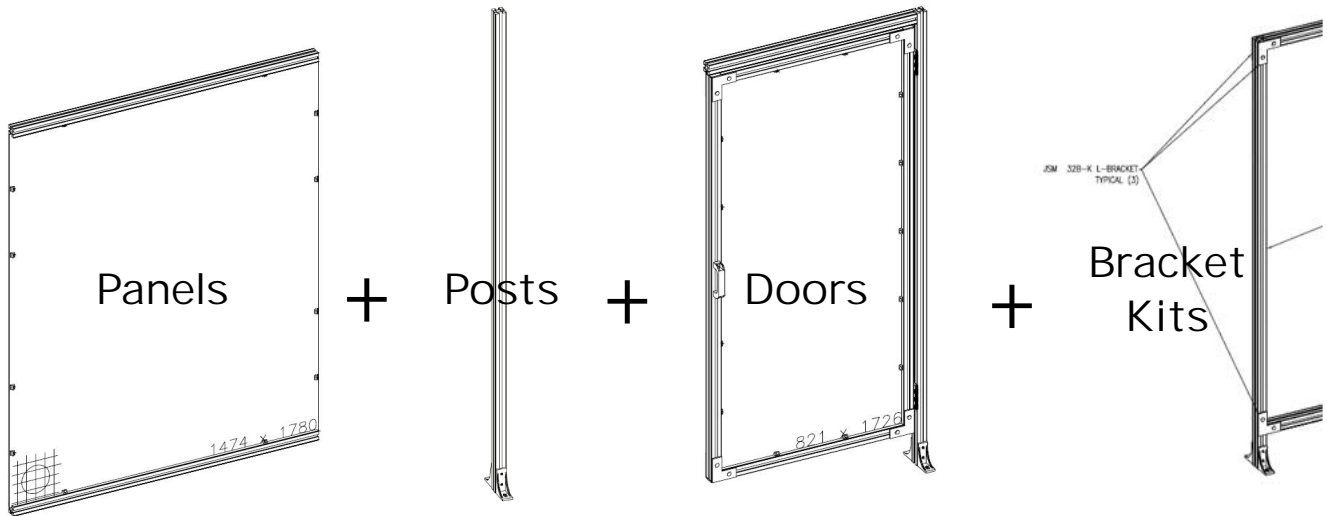

Jokab Safety Products Americas Quick-Guard

=

Product overview

Americas Quick-Guard "S" Style

AQG panels are based on a 1500mm center to center dimension. If overall section is too long, it can easily be shorted by using standard hand tools.

The "S" Style utilizes the same 44mm x 44 mm extrusion as the post for it's upper and lower horizontal beams.

Using the supplied sweep guide you can easily hold your fence panel in position while you install the bracket kits, providing a uniform installation height for the mesh panels.

Product overview

Americas Quick-Guard "E" Style

AQG panels are based on a 1500mm center to center dimension. If overall section is too long, it can easily be shorted by using standard hand tools.

The "E" Style utilizes the H-Channel (upper beam) and U-Channel (lower beam) extrusions for the horizontal beams.

Using the supplied sweep guide you can easily secure the JSM 37 support screw to the proper height, providing a uniform installation height for the mesh panels.

Product overview
Americas Quick-Guard "E" Style