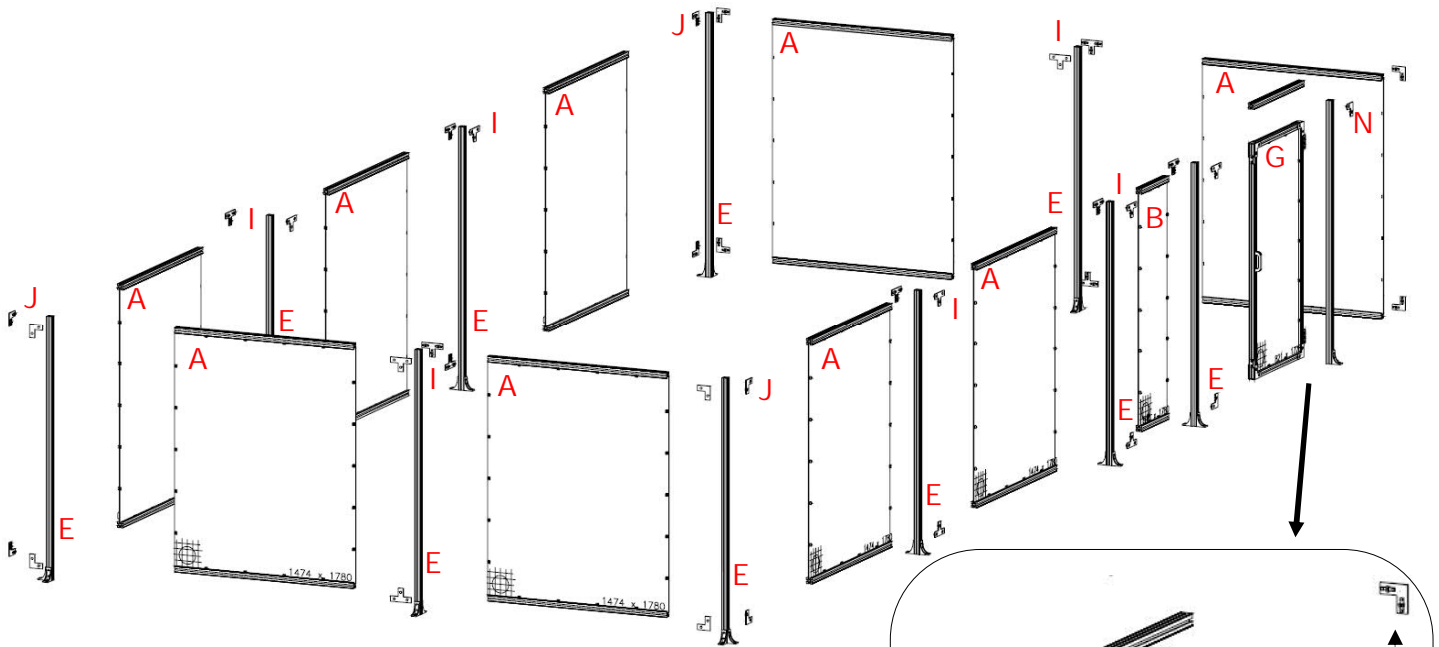

Product overview
Americas Quick-Guard "S" Style Example