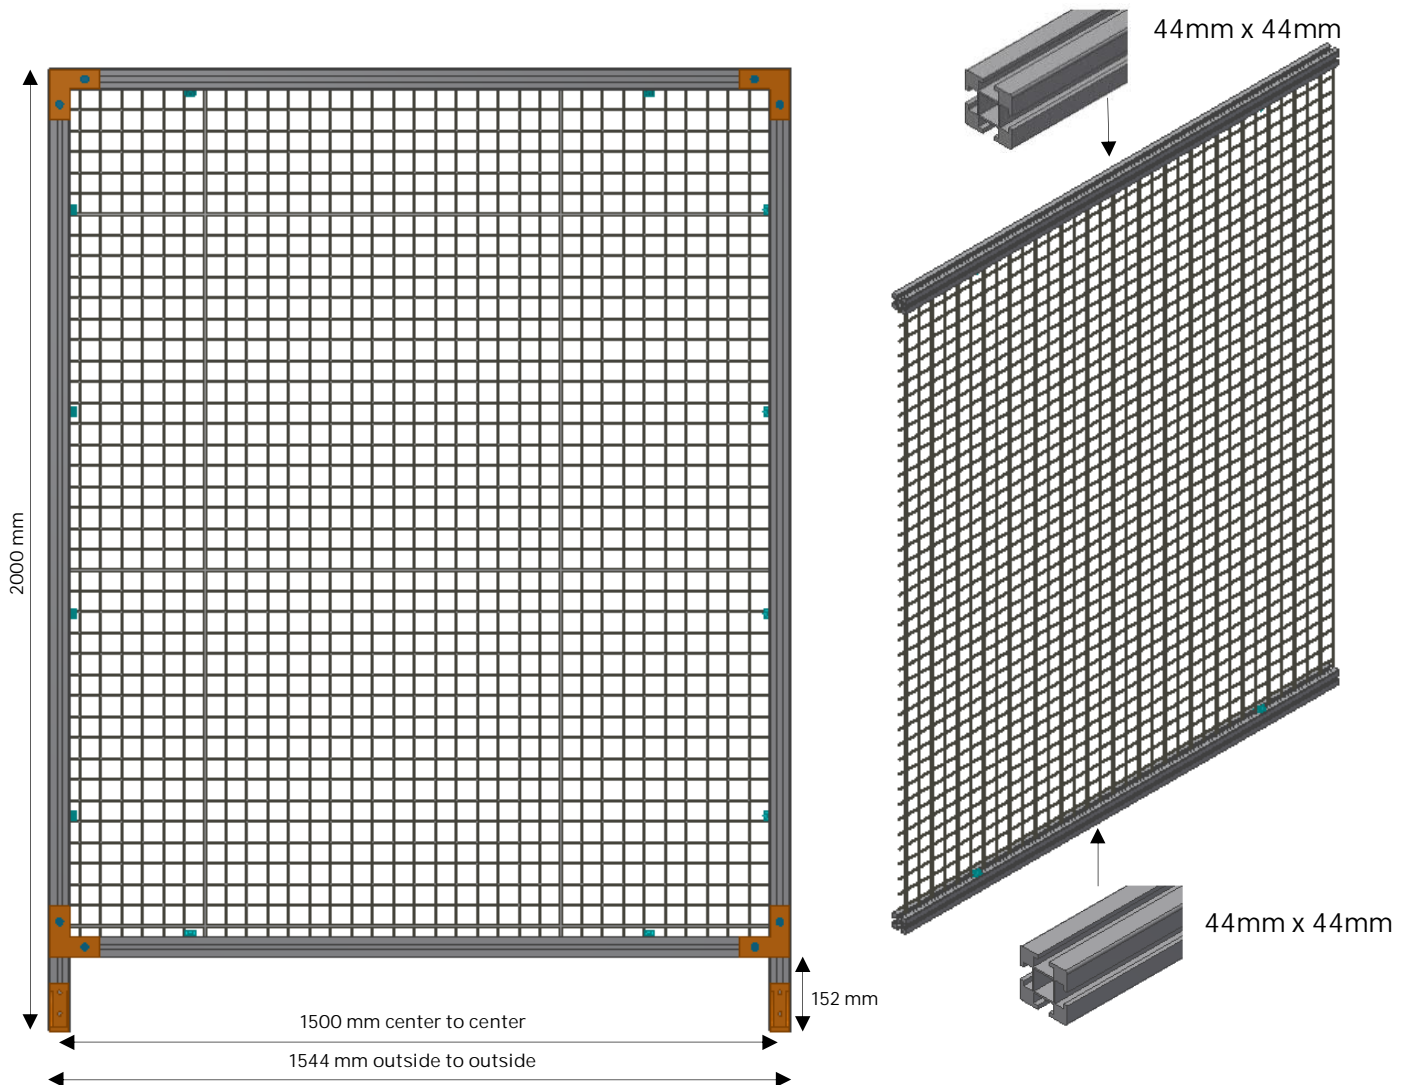

Jokab Safety Products Americas Quick-Guard

=

Product overview

Americas Quick-Guard "S" Style

AQG panels are based on a 1500mm center to center dimension. If overall section is too long, it can easily be shorted by using standard hand tools.

The "S" Style utilizes the same 44mm x 44 mm extrusion as the post for it's upper and lower horizontal beams.

Using the supplied sweep guide you can easily hold your fence panel in position while you install the bracket kits, providing a uniform installation height for the mesh panels.

Product overview

Americas Quick-Guard "E" Style

AQG panels are based on a 1500mm center to center dimension. If overall section is too long, it can easily be shorted by using standard hand tools.

The "E" Style utilizes the H-Channel (upper beam) and U-Channel (lower beam) extrusions for the horizontal beams.

Using the supplied sweep guide you can easily secure the JSM 37 support screw to the proper height, providing a uniform installation height for the mesh panels.

Product overview
Americas Quick-Guard "E" Style