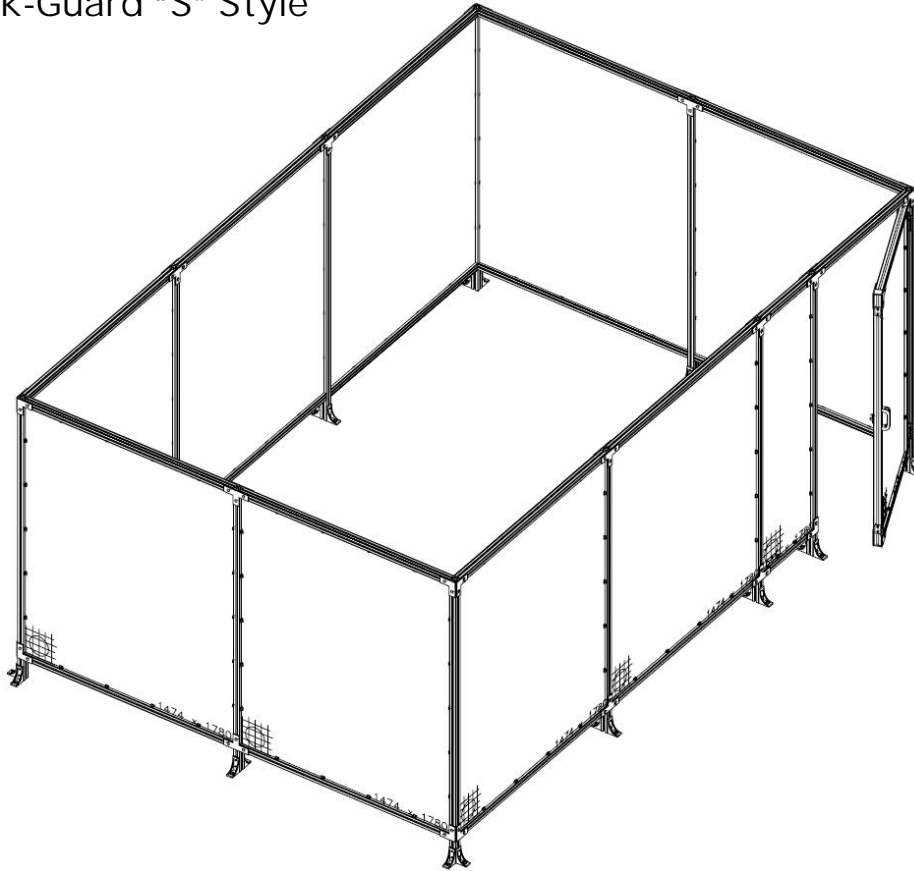

Jokab Safety Products Americas Quick-Guard

=

Product overview

Americas Quick-Guard "S" Style

AQG panels are based on a 1500mm center to center dimension. If overall section is too long, it can easily be shorted by using standard hand tools.

Product overview
Americas Quick-Guard "E" Style Example

The door and the adjacent small panel combined are 1500mm center to center

Bill of Material for Above Example

Qty	Components	Order code
C	3 "E" Style Mesh Panel 1474 x 1843	2TLA140040R3000
D	1 "E" Style Mesh Small Panel 516 x 1843	2TLA140040R3100
E	5 44mm X 44mm - 2M Tall Post With (2) Floor Brackets	2TLA140037R1000
G	1 Mesh Door, 36" Opening, 2M Height, (2) Hinges, Magnetic Door Latch & Handle	2TLA140037R3000
K	1 Bracket Kit for All "E" Style Doors, (4) L Brackets	2TLA140034R1400

Product overview
Americas Quick-Guard "S" Style

Parts List for AQG "S" Style Designs

Panels		Order code
A	"S" Style Mesh Panel 1474 x 1848	2TLA140040R1000
B	"S" Style Mesh Small Panel 516 x 1848	2TLA140040R1100
Post		
E	44mm X 44mm - 2M Tall Post With (2) Floor Brackets	2TLA140037R1000
Door (Includes Hinge Side 44X44 Post)		
G	Mesh Door, 36" Opening, 2M Height, (2) Hinges, Magnetic Door Latch & Handle	2TLA140037R3000
Bracket Kits		
H	Bracket Kit for "S" Style End Post, (3) L Brackets	2TLA140034R1000
I	Bracket Kit for "S" Style Middle Post, (3) T Brackets	2TLA140034R1100
J	Bracket Kit for "S" Style Corner Post, (4) L Brackets & (1) Angle Bracket	2TLA140034R1200
L	Bracket Kit for "S" Style End Door, (3) L Brackets & (2) T Brackets	2TLA140034R1500
M	Bracket Kit for "S" Style Middle Door, (4) L Brackets & (3) T Brackets	2TLA140034R1600
N	Bracket Kit for "S" Style Corner Door, (4) L & (2) T Brackets & (1) Angle Brackets	2TLA140034R1700