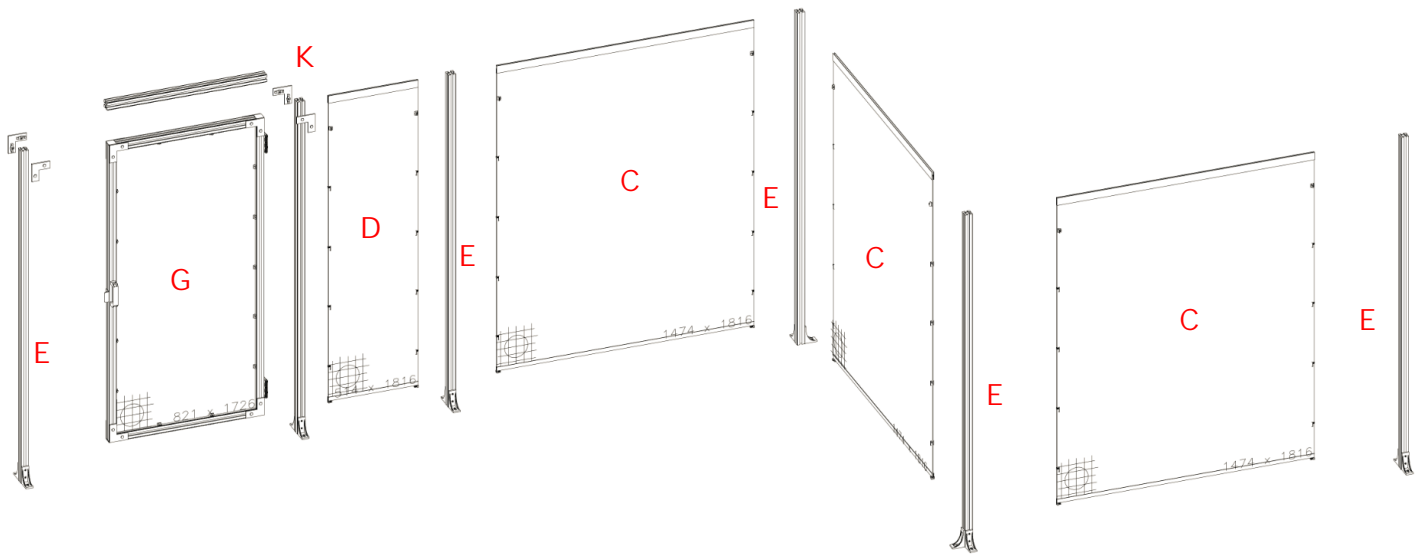

The "S" Style utilizes the same 44mm x 44 mm extrusion as the post for it's upper and lower horizontal beams.

Using the supplied sweep guide you can easily hold your fence panel in position while you install the bracket kits, providing a uniform installation height for the mesh panels.

Product overview

Americas Quick-Guard "E" Style

AQG panels are based on a 1500mm center to center dimension. If overall section is too long, it can easily be shorted by using standard hand tools.

The "E" Style utilizes the H-Channel (upper beam) and U-Channel (lower beam) extrusions for the horizontal beams.

Using the supplied sweep guide you can easily secure the JSM 37 support screw to the proper height, providing a uniform installation height for the mesh panels.

Product overview
Americas Quick-Guard "E" Style

Product overview
Americas Quick-Guard "E" Style Example

The door and the adjacent small panel combined are 1500mm center to center

Bill of Material for Above Example

Qty	Components	Order code
C	3 "E" Style Mesh Panel 1474 x 1843	2TLA140040R3000
D	1 "E" Style Mesh Small Panel 516 x 1843	2TLA140040R3100
E	5 44mm X 44mm - 2M Tall Post With (2) Floor Brackets	2TLA140037R1000
G	1 Mesh Door, 36" Opening, 2M Height, (2) Hinges, Magnetic Door Latch & Handle	2TLA140037R3000
K	1 Bracket Kit for All "E" Style Doors, (4) L Brackets	2TLA140034R1400