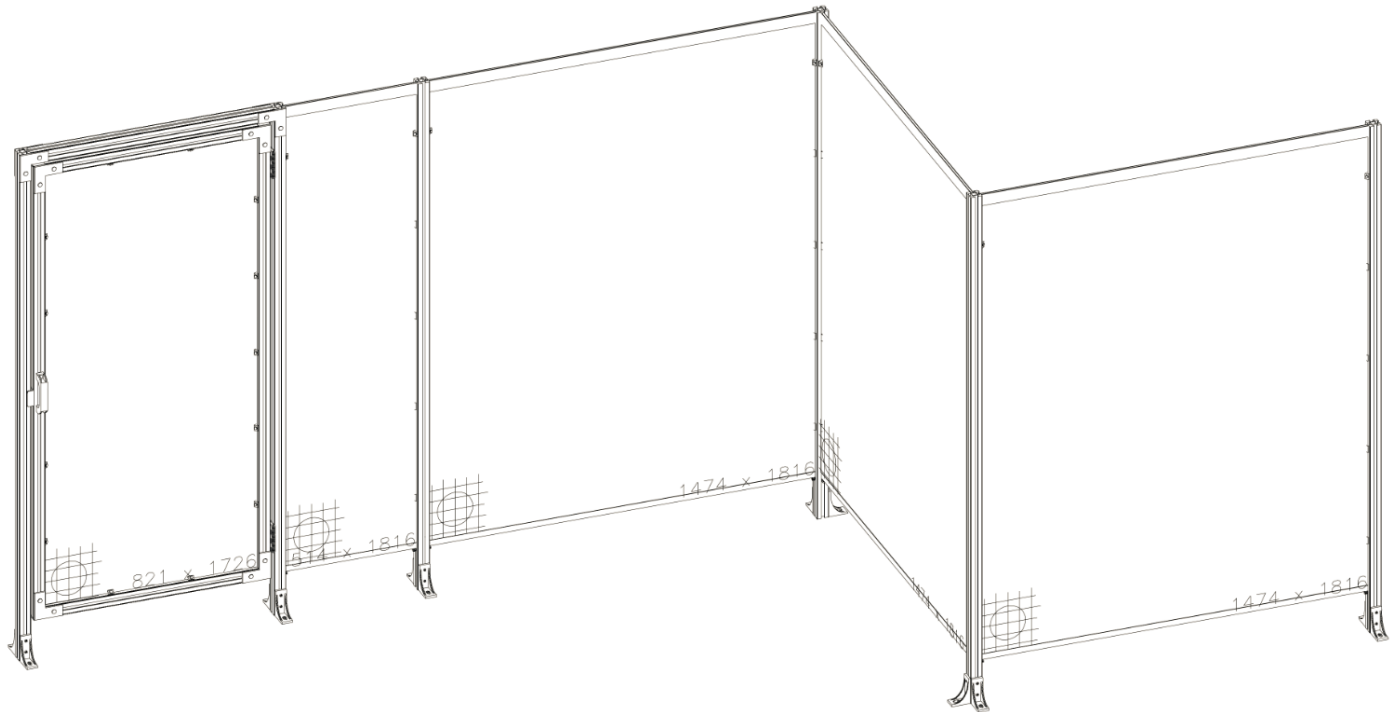

Jokab Safety Products Americas Quick-Guard

=

Product overview

Americas Quick-Guard "S" Style

AQG panels are based on a 1500mm center to center dimension. If overall section is too long, it can easily be shorted by using standard hand tools.

The "S" Style utilizes the same 44mm x 44 mm extrusion as the post for it's upper and lower horizontal beams.

Using the supplied sweep guide you can easily hold your fence panel in position while you install the bracket kits, providing a uniform installation height for the mesh panels.

Product overview

Americas Quick-Guard "E" Style

AQG panels are based on a 1500mm center to center dimension. If overall section is too long, it can easily be shorted by using standard hand tools.

The "E" Style utilizes the H-Channel (upper beam) and U-Channel (lower beam) extrusions for the horizontal beams.

Using the supplied sweep guide you can easily secure the JSM 37 support screw to the proper height, providing a uniform installation height for the mesh panels.

Product overview
Americas Quick-Guard "E" Style