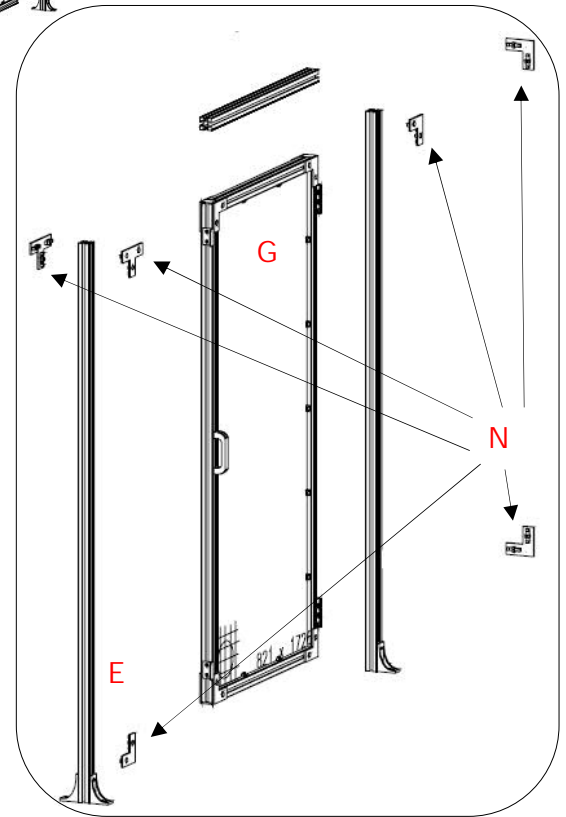

Product overview
Americas Quick-Guard "S" Style

Parts List for AQG "S" Style Designs

Panels		Order code
A	"S" Style Mesh Panel 1474 x 1848	2TLA140040R1000
B	"S" Style Mesh Small Panel 516 x 1848	2TLA140040R1100
Post		
E	44mm X 44mm - 2M Tall Post With (2) Floor Brackets	2TLA140037R1000
Door (Includes Hinge Side 44X44 Post)		
G	Mesh Door, 36" Opening, 2M Height, (2) Hinges, Magnetic Door Latch & Handle	2TLA140037R3000
Bracket Kits		
H	Bracket Kit for "S" Style End Post, (3) L Brackets	2TLA140034R1000
I	Bracket Kit for "S" Style Middle Post, (3) T Brackets	2TLA140034R1100
J	Bracket Kit for "S" Style Corner Post, (4) L Brackets & (1) Angle Bracket	2TLA140034R1200
L	Bracket Kit for "S" Style End Door, (3) L Brackets & (2) T Brackets	2TLA140034R1500
M	Bracket Kit for "S" Style Middle Door, (4) L Brackets & (3) T Brackets	2TLA140034R1600
N	Bracket Kit for "S" Style Corner Door, (4) L & (2) T Brackets & (1) Angle Brackets	2TLA140034R1700

Product overview
Americas Quick-Guard "S" Style Example

The door and the adjacent small panel combined are 1500mm center to center

Bill of Material for Above Example

Qty	Components	Order code
A	9 "S" Style Mesh Panel 1474 x 1848	2TLA140040R1000
E	10 44mm X 44mm - 2M Tall Post With (2) Floor Brackets	2TLA140037R1000
G	1 Mesh Door, 36" Opening, 2M Height, (2) Hinges, Magnetic Door Latch, Handle	2TLA140037R3000
B	1 "S" Style Mesh Small Panel 516 x 1848,	2TLA140040R1100
I	6 Bracket Kit for "S" Style Middle Post, (3) T Brackets	2TLA140034R1100
J	3 Bracket Kit for "S" Style Corner Post, (4) L Brackets & (1) Angle Bracket	2TLA140034R1200
N	1 Bracket Kit for "S" Style Corner Door, (4) L & (2) T Brackets & (1) Angle Brackets	2TLA140034R1700