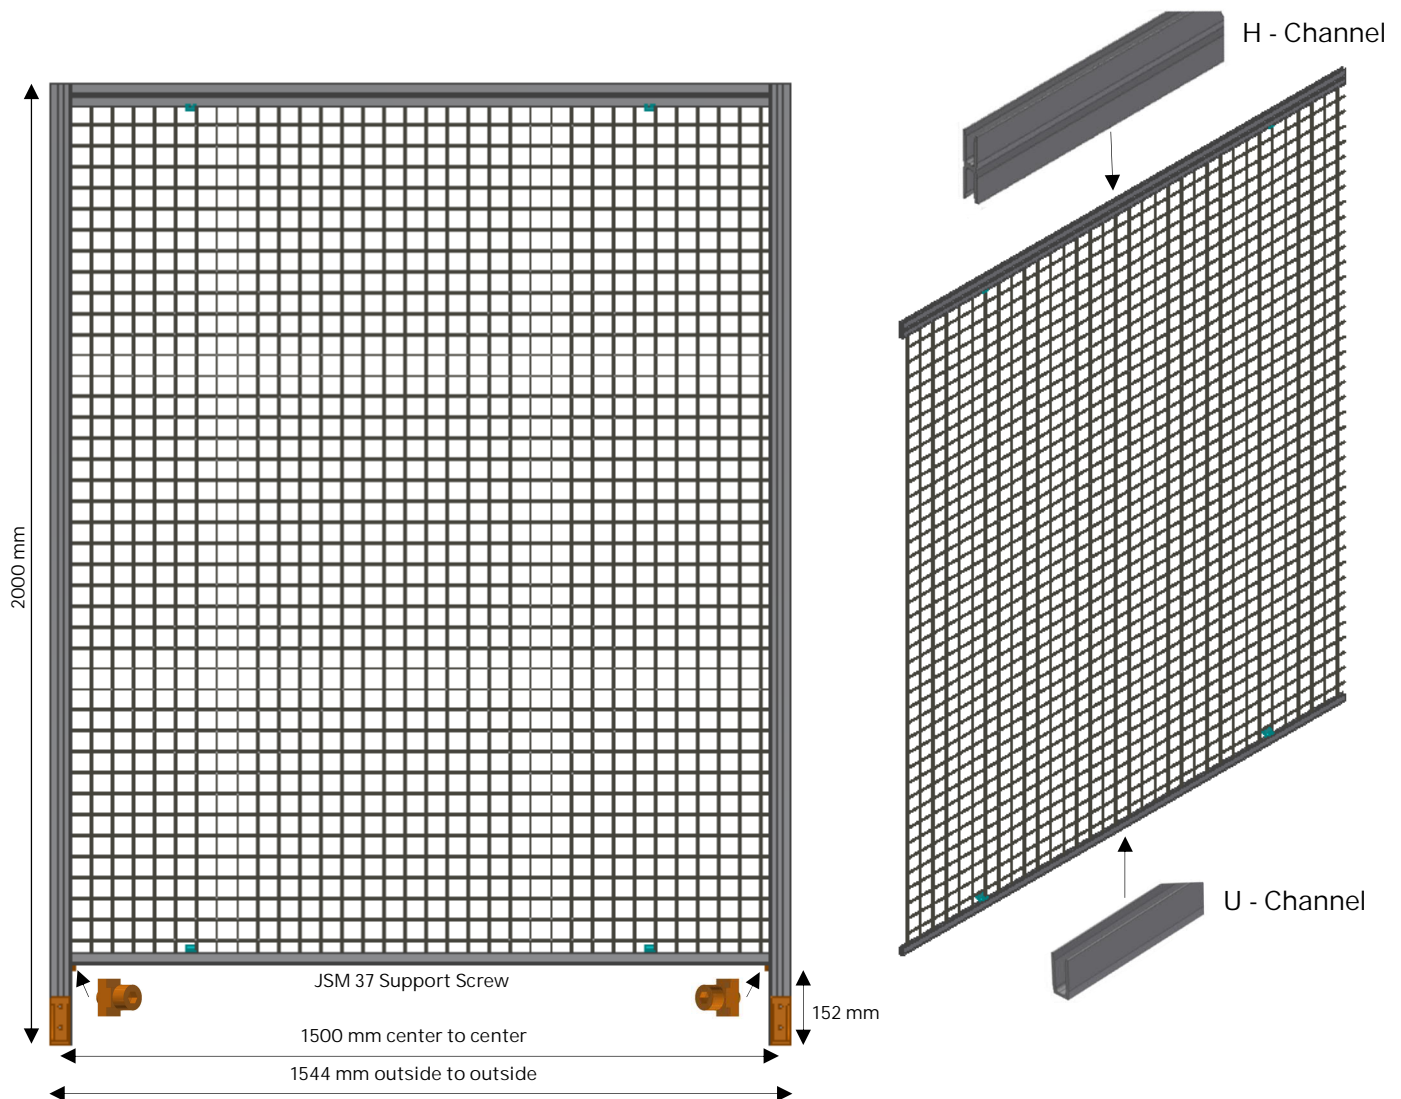

Jokab Safety Products Americas Quick-Guard

=

Product overview

Americas Quick-Guard "S" Style

AQG panels are based on a 1500mm center to center dimension. If overall section is too long, it can easily be shorted by using standard hand tools.

The "S" Style utilizes the same 44mm x 44 mm extrusion as the post for it's upper and lower horizontal beams.

Using the supplied sweep guide you can easily hold your fence panel in position while you install the bracket kits, providing a uniform installation height for the mesh panels.

Product overview

Americas Quick-Guard "E" Style

AQG panels are based on a 1500mm center to center dimension. If overall section is too long, it can easily be shorted by using standard hand tools.

The "E" Style utilizes the H-Channel (upper beam) and U-Channel (lower beam) extrusions for the horizontal beams.

Using the supplied sweep guide you can easily secure the JSM 37 support screw to the proper height, providing a uniform installation height for the mesh panels.

Product overview
Americas Quick-Guard "E" Style