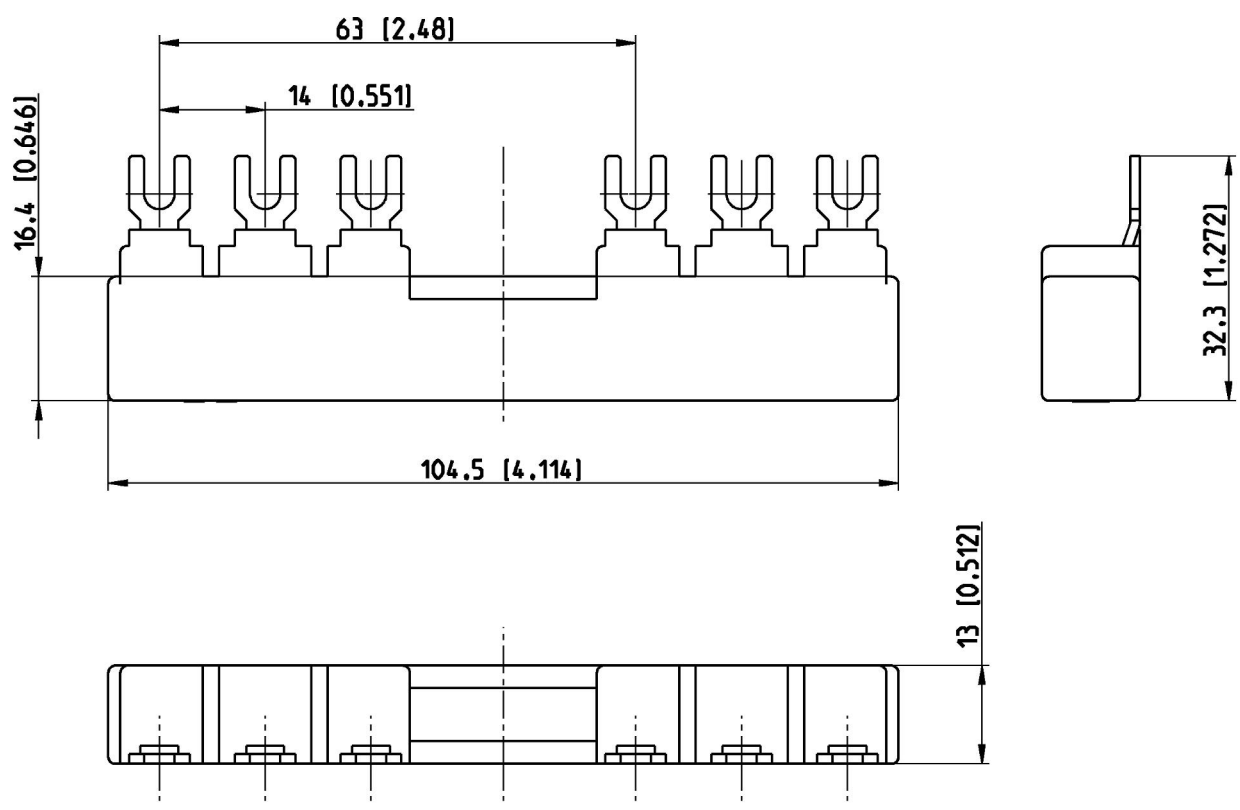

Pos.	Title	Identification number
	Maßbild PS1-2-2-65 (B)	1SAM200450 F...

We reserve all rights in this document and in the information contained therein. Reproduction, use or disclosure to third parties without express authority is strictly forbidden. © Copyright 2012 ABB.

Bemaßung in (mm [Inch])  
dimensioning in (mm [Inch])

F9

Proprietary and Secret Information

Revision history		A	20000702695						
Created by	F.Hustert	11.07.12	Checked by	M.Konrad	11.07.12	Approved by	R.Kommerl 17.07.12		
ECN number	20000702751	ECN date	10.07.12	Department	CLD	Scale	1:1		
Revision index	B 2	PRU	DESTO						
Partname	1SAM201906R1122 B.2			Drawing	1SAM200450F0009 B.6				
	Title (de)	Maßbild PS1-2-2-65 (B)				Format	Language	Sheet No.	No. Sheets
	Title (en)	dimension drawing PS1-2-2-65				A4	de/en	09	12
					1SAM200450				