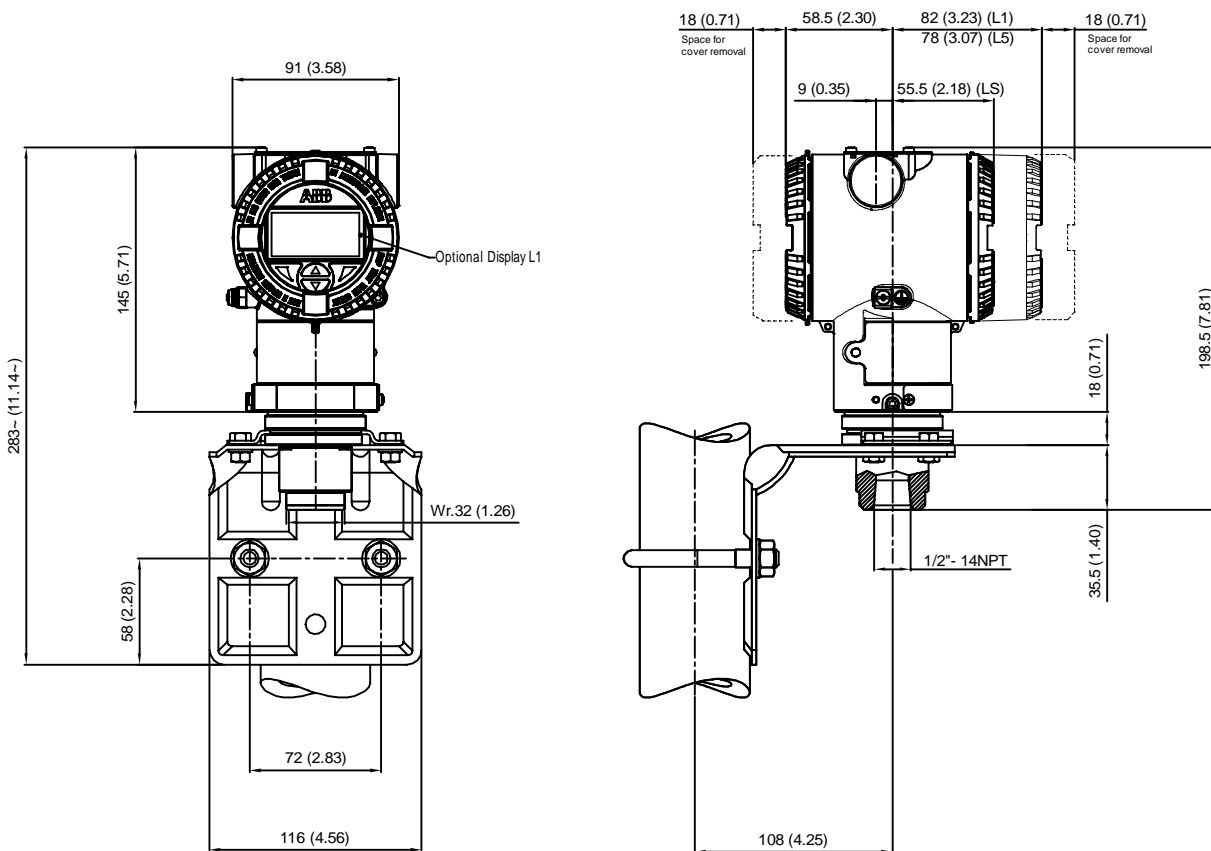

Attention: This drawing is intended for reference only.

Vertical or horizontal Ø60mm (2.36in.) pipe mounting

Copyrights reserved. Reproduction or distribution outside the GROUP forbidden without written permission.

2600T SERIES TRANSMITTER
Model 266HSH/NSH With Bracket

Scale:
Sheet 1 of 1
All dimensions:
mm / (in.)

Reference drawing
Issue: January 2021
Drawn: I.Prina
Transmitter weight:

ABB
ABB S.p.A.