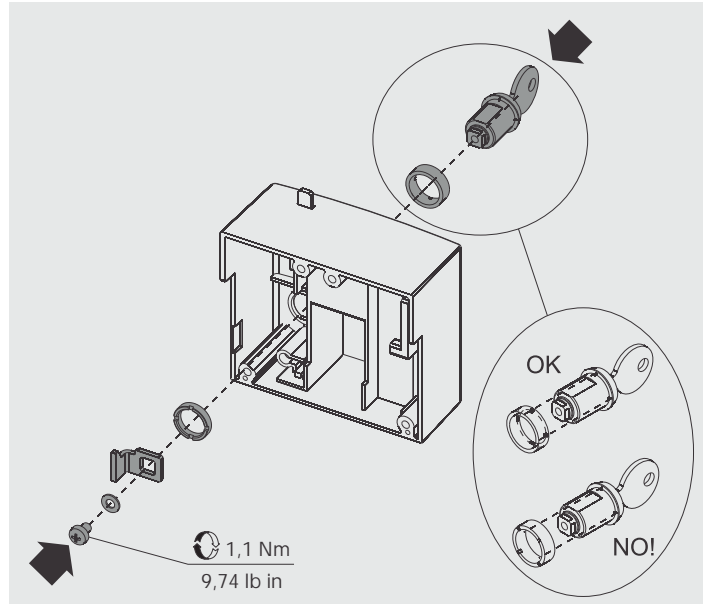

G

FLD

H

FLD

I

FLD

For more information please contact:

ABB S.p.A.
ABB SACE Division
Via Baioni, 35
24123 Bergamo - Italy
Phone: +39 035 395 111
Fax: +39 035 395 306 - 433