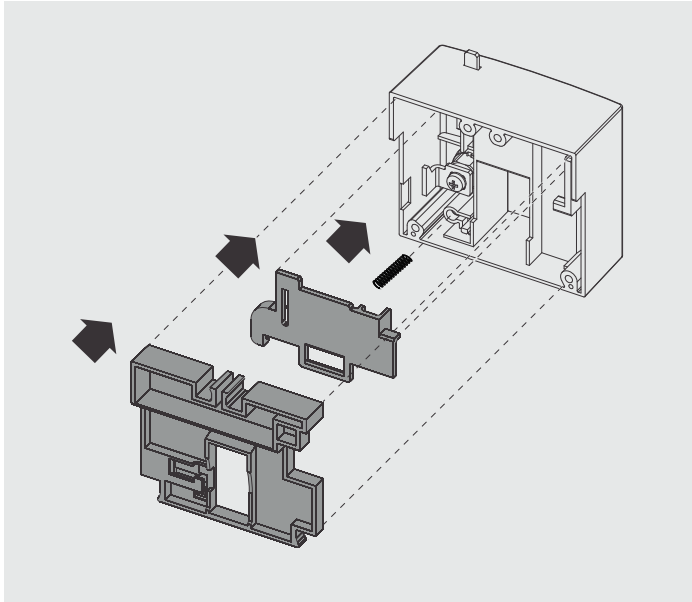

G

FLD

H

FLD

I

FLD

For more information please contact:

ABB S.p.A.
ABB SACE Division
Via Baioni, 35
24123 Bergamo - Italy
Phone: +39 035 395 111
Fax: +39 035 395 306 - 433