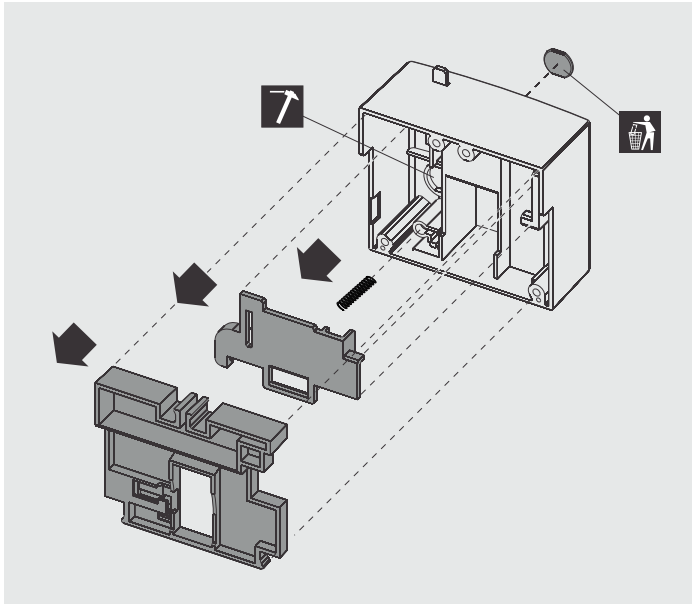

G

FLD

H

FLD

I

FLD

For more information please contact:

ABB S.p.A.
ABB SACE Division
Via Baioni, 35
24123 Bergamo - Italy
Phone: +39 035 395 111
Fax: +39 035 395 306 - 433