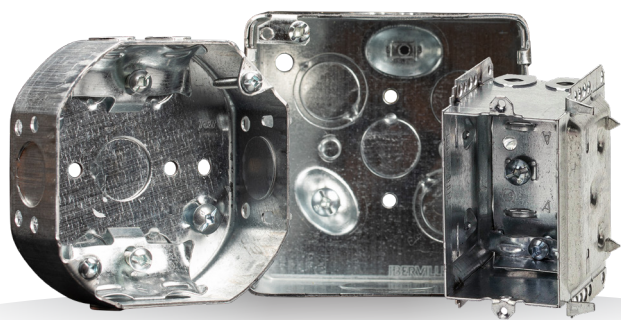

Innovative products to meet your evolving needs.

Made in Canada for the Canadian market.
Always available when you need them.
A complete selection of electrical boxes and accessories.

Scan the QR code for more
information about the
IBERVILLE family.