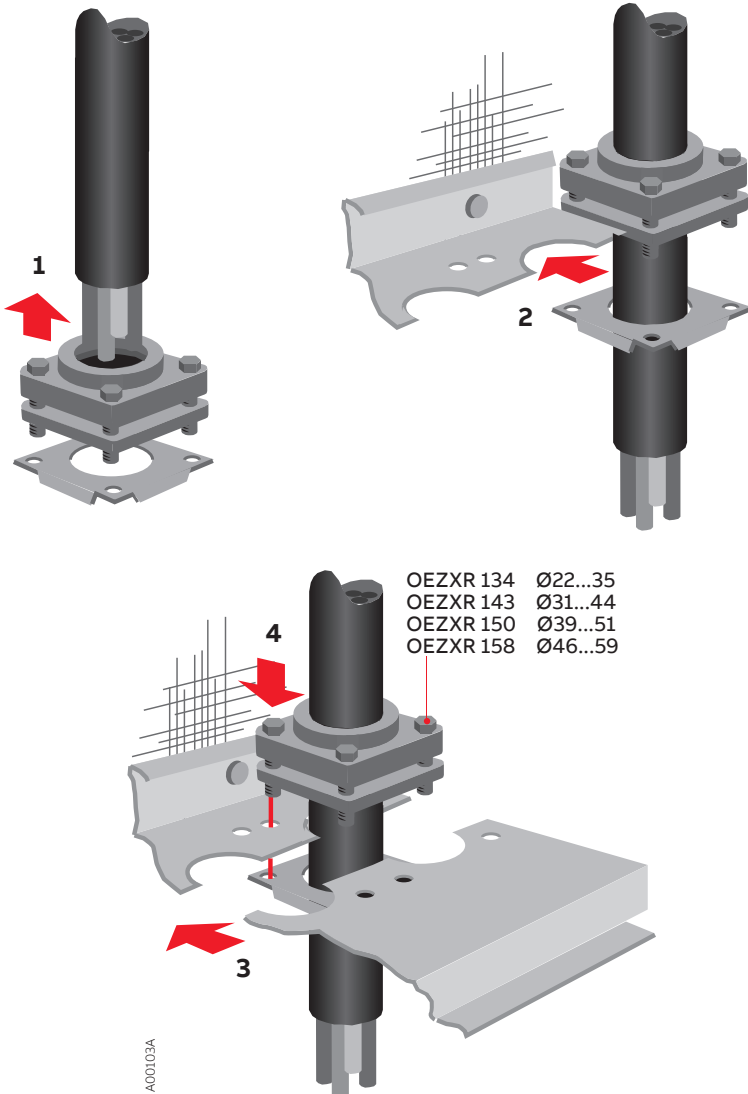

—
INSTALLATION INSTRUCTION

Metal ring flange

OEZXR

OEZXR

Contact us

ABB Oy

P.O. Box 622
FI-65101 Vaasa
Finland

[abb.com/lowvoltage](https://www.abb.com/lowvoltage)