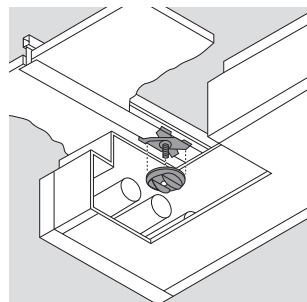

#### Suspended ceiling clips

Part No.	ABB order code	Ø (mm)	A (mm)	B (mm)	Load rating (kg)	Material finishes	Quantity (pieces)
JHX-16SW	7TCA084030R1445	M6	16	25	9	F4	100
JHX-16S	7TCA084030R1441	M6	16	25	22	F8+	100
JHX-38S	7TCA084030R1446	M6	38	25	22	F8+	100
JH-15SW	7TCA084220R0181	M6	15	15	22	F4	100