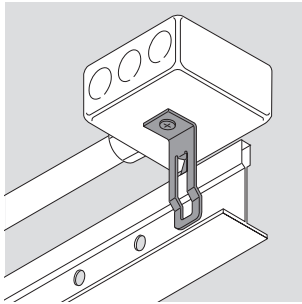

Ceiling

T-bar clips for conduit box

T-bar clips for conduit box