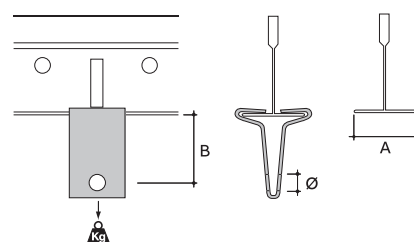

#### Suspended ceiling clips

Part No.	ABB order code	Ø (mm)	A (mm)	B (mm)	Load rating (kg)	Material finishes	Quantity (pieces)
JHX-16SW	7TCA084030R1445	M6	16	25	9	F4	100
JHX-16S	7TCA084030R1441	M6	16	25	22	F8+	100
JHX-38S	7TCA084030R1446	M6	38	25	22	F8+	100
JH-15SW	7TCA084220R0181	M6	15	15	22	F4	100

#### Suspended ceiling clips

Part No.	ABB order code	Ø (mm)	A (mm)	B (mm)	Load rating (kg)	Material finishes	Quantity (pieces)
LH-25	7TCA084030R1485	7	25	20	18	F1	100
LH-25W	7TCA084030R1490	7	25	20	18	F4	100