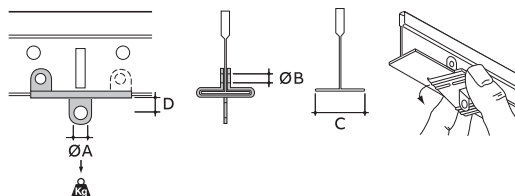

KH-6W in White.