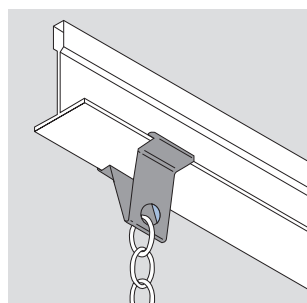

Suspended ceiling clips