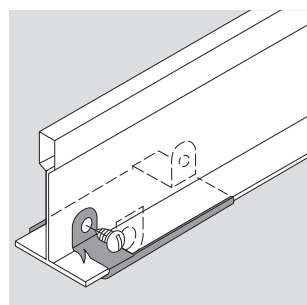

Suspended ceiling clips

Part No.	ABB order code	ØA (mm)	ØB (mm)	C (mm)	D (mm)	Load rating (kg)	Material finishes	Quantity (pieces)
KH-6W	7TCA084030R1478	6	3	25	7	22	F4	100