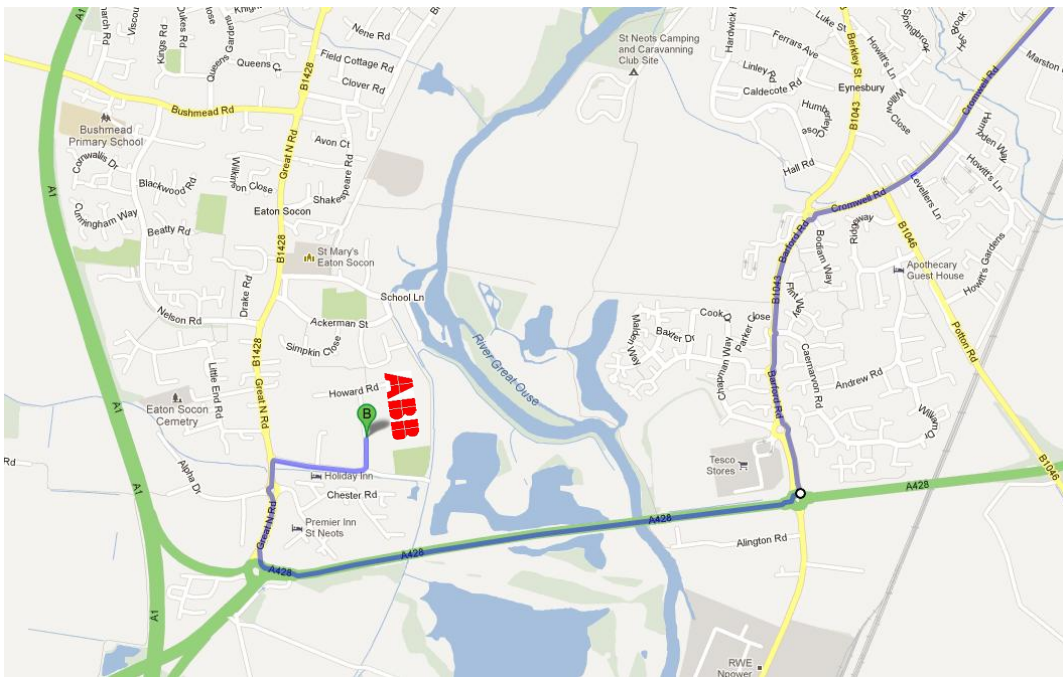

ABB University UK Directions to ABB, St Neots

**ABB Ltd
Howard Road,
Eaton Socon
St Neots
Cambridgeshire
PE19 3EU**

**Tel: +44 (0)1480
488 080**

Leave the A1 and take the A428 towards Cambridge.

At the roundabout take the turnoff (B1428) towards St Neots and Eaton Socon.

At the mini roundabout turn right into Howard road, you will see ABB on your right.

**Please report to
Security on your
arrival**

ABB Ltd, Howards Road, Eaton Socon,
St Neots, Cambridgeshire, PE19 3EU
Tel: +44 (0)1480 488 080
Email: training@gb.abb.com

Power and productivity
for a better world™

St Neots Rail Station to ABB Ltd St Neots

Please report to Security on your arrival

ABB Ltd, Howards Road, Eaton Socon,
St Neots, Cambridgeshire, PE19 3EU
Tel: +44 (0)1480 488 080
Email: training@gb.abb.com