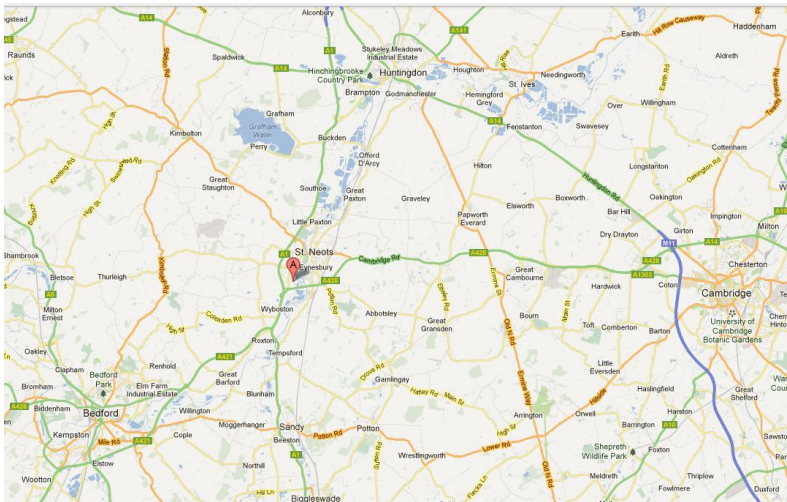

ABB University UK Directions to ABB, St Neots

**ABB Ltd
Howard Road,
Eaton Socon
St Neots
Cambridgeshire
PE19 3EU**

**Tel: +44 (0)1480
488 080**

Leave the A1 and take the A428 towards Cambridge.

At the roundabout take the turnoff (B1428) towards St Neots and Eaton Socon.

At the mini roundabout turn right into Howard road, you will see ABB on your right.

**Please report to
Security on your
arrival**

ABB Ltd, Howards Road, Eaton Socon,
St Neots, Cambridgeshire, PE19 3EU
Tel: +44 (0)1480 488 080
Email: training@gb.abb.com