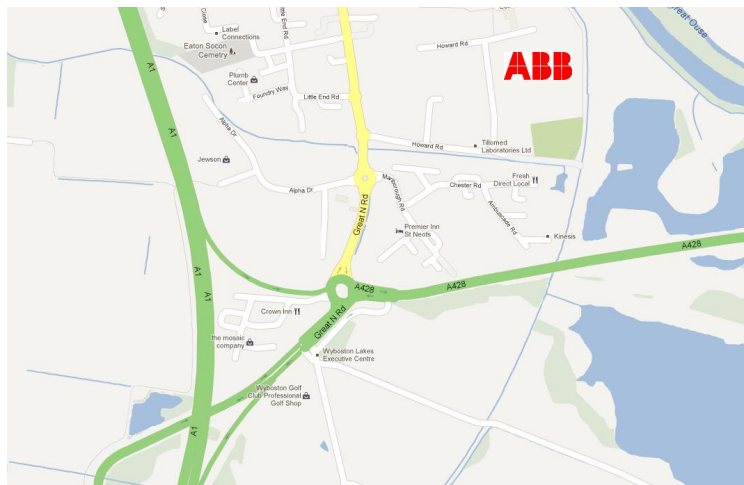

ABB University UK Directions to ABB, St Neots

**ABB Ltd
Howard Road,
Eaton Socon
St Neots
Cambridgeshire
PE19 3EU**

**Tel: +44 (0)1480
488 080**

Leave the A1 and take the A428 towards Cambridge.

At the roundabout take the turnoff (B1428) towards St Neots and Eaton Socon.

At the mini roundabout turn right into Howard road, you will see ABB on your right.

**Please report to
Security on your
arrival**

ABB Ltd, Howards Road, Eaton Socon,
St Neots, Cambridgeshire, PE19 3EU
Tel: +44 (0)1480 488 080
Email: training@gb.abb.com

Power and productivity
for a better world™

St Neots Rail Station to ABB Ltd St Neots

Please report to Security on your arrival

ABB Ltd, Howards Road, Eaton Socon,
St Neots, Cambridgeshire, PE19 3EU
Tel: +44 (0)1480 488 080
Email: training@gb.abb.com