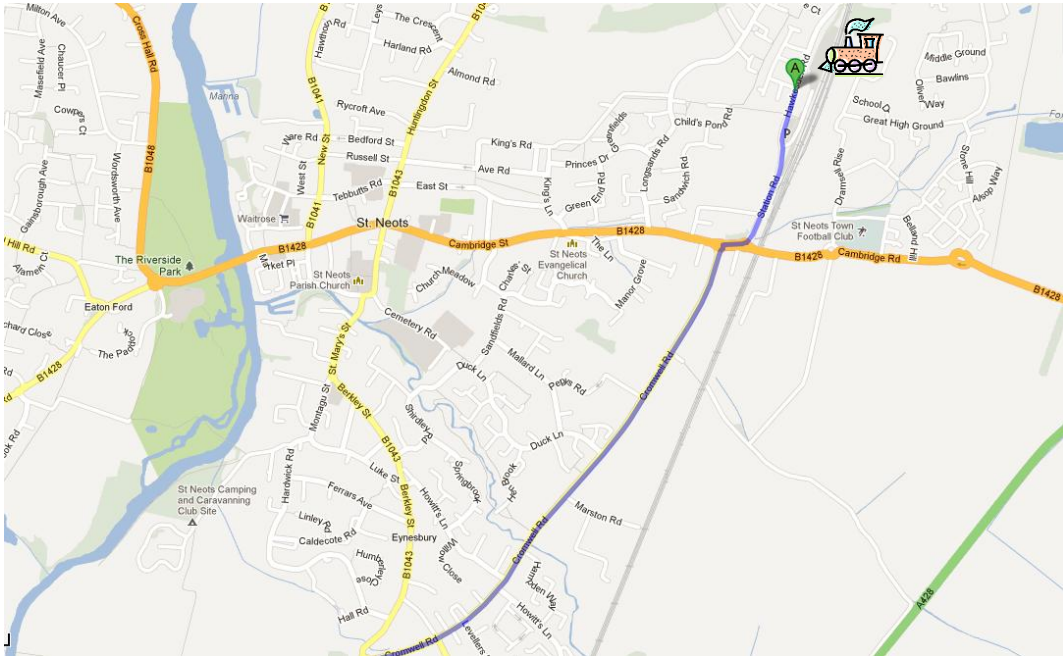

ABB University UK Directions to ABB, St Neots

**ABB Ltd
Howard Road,
Eaton Socon
St Neots
Cambridgeshire
PE19 3EU**

**Tel: +44 (0)1480
488 080**

Leave the A1 and take the A428 towards Cambridge.

At the roundabout take the turnoff (B1428) towards St Neots and Eaton Socon.

At the mini roundabout turn right into Howard road, you will see ABB on your right.

**Please report to
Security on your
arrival**

ABB Ltd, Howards Road, Eaton Socon,
St Neots, Cambridgeshire, PE19 3EU
Tel: +44 (0)1480 488 080
Email: training@gb.abb.com

Power and productivity
for a better world™

St Neots Rail Station to ABB Ltd St Neots

Please report to Security on your arrival

ABB Ltd, Howards Road, Eaton Socon,
St Neots, Cambridgeshire, PE19 3EU
Tel: +44 (0)1480 488 080
Email: training@gb.abb.com