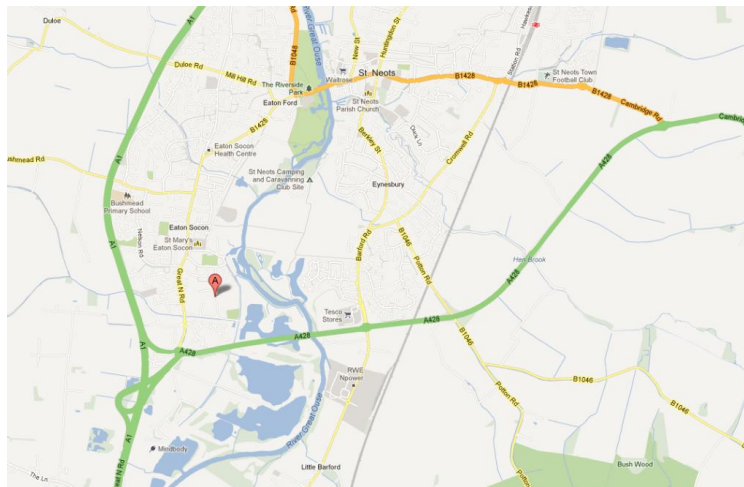

ABB University UK Directions to ABB, St Neots

**ABB Ltd
Howard Road,
Eaton Socon
St Neots
Cambridgeshire
PE19 3EU**

**Tel: +44 (0)1480
488 080**

Leave the A1 and take the A428 towards Cambridge.

At the roundabout take the turnoff (B1428) towards St Neots and Eaton Socon.

At the mini roundabout turn right into Howard road, you will see ABB on your right.

**Please report to
Security on your
arrival**

ABB Ltd, Howards Road, Eaton Socon,
St Neots, Cambridgeshire, PE19 3EU
Tel: +44 (0)1480 488 080
Email: training@gb.abb.com