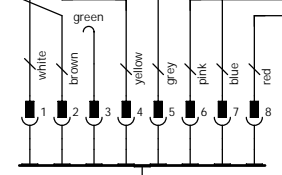

M12-Cx3 (6/10/20 m)

Lock closed and locked

M12-Cx3 (6/10/20 m)

For more information about the connection of the unlock signal, see document 2TLC010004I0201 on abb.com/jokabsafety