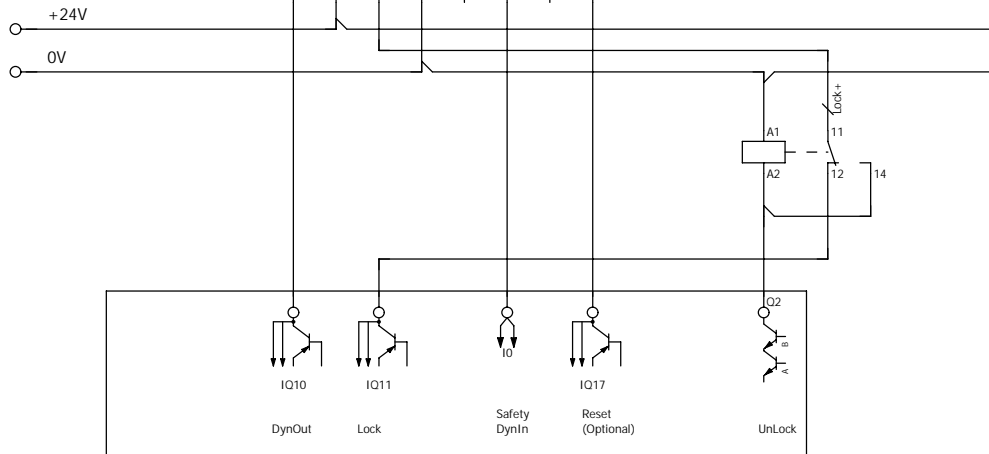

M12-Cx3 (6/10/20 m)

Lock closed and locked

M12-Cx3 (6/10/20 m)

For more information about the connection of the unlock signal, see document 2TLC010004I0201 on abb.com/jokabsafety