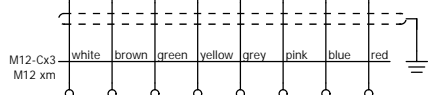

M12-Cx3 (6/10/20 m)

Lock closed and locked

M12-Cx3 (6/10/20 m)

For more information about the connection of the unlock signal, see document 2TLC010004I0201 on abb.com/jokabsafety