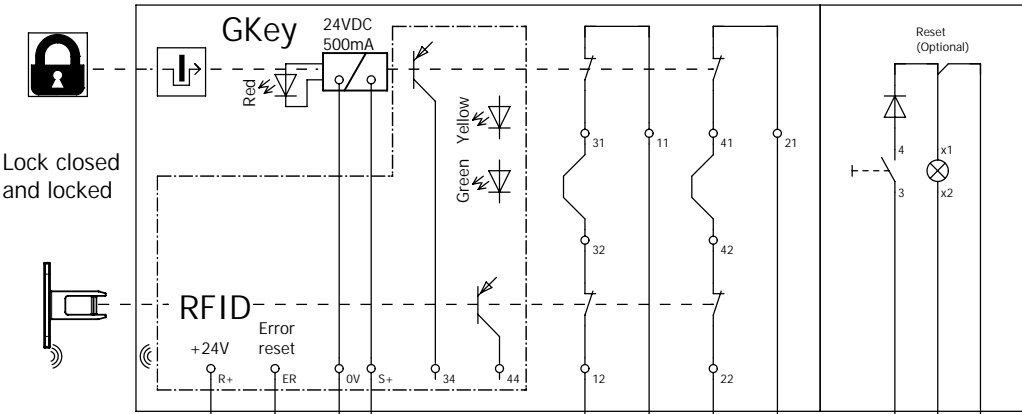

M12-Cx3 (6/10/20 m)

Lock closed and locked

M12-Cx3 (6/10/20 m)

For more information about the connection of the unlock signal, see document 2TLC010004I0201 on abb.com/jokabsafety