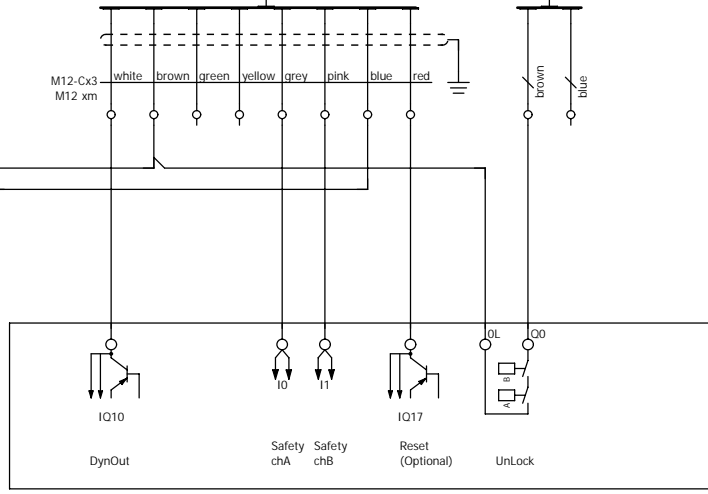

M12-Cx3 (6/10/20 m)

Lock closed and locked

M12-Cx3 (6/10/20 m)

For more information about the connection of the unlock signal, see document 2TLC010004I0201 on abb.com/jokabsafety