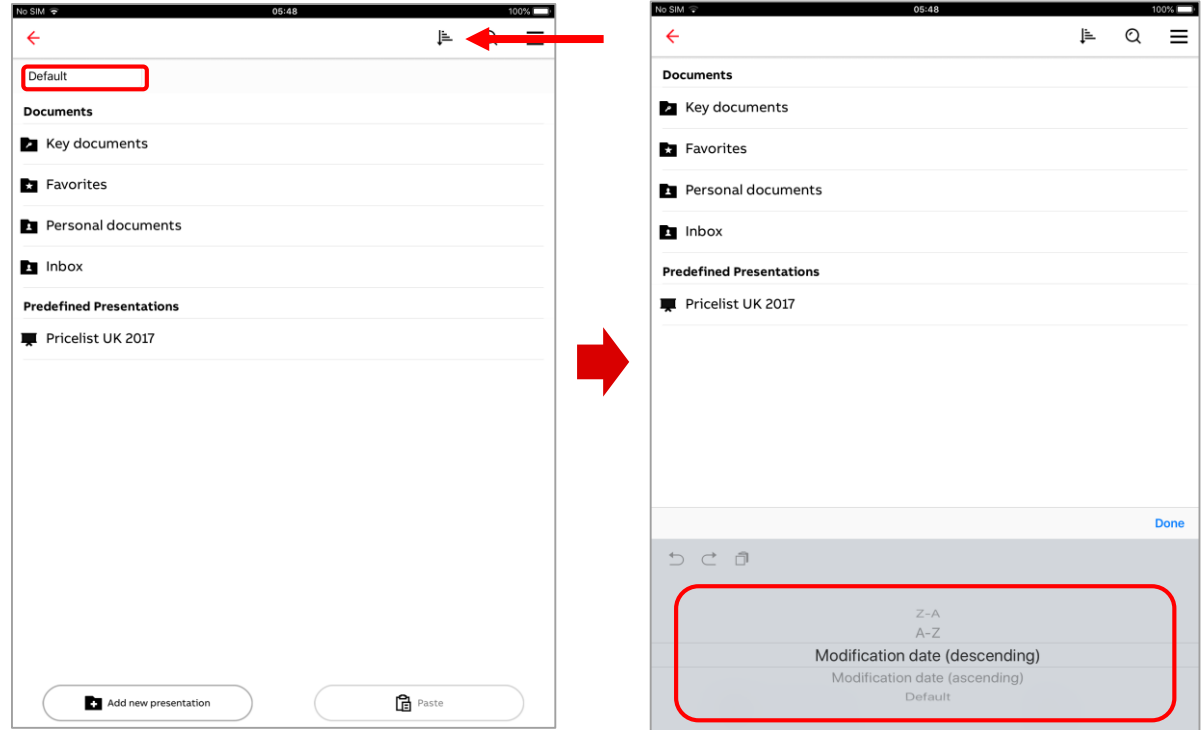

JUNE, 2018

ABB Connect - New Functionalities

Rate the app popup

All ABB Connect users are asked to give feedback about the application.

- Users are redirected to the store rating form after clicking on 'Rate application' button.

Sorting in My Selection section

Sorting function is now available in My Selection section for more organized look.

Users are able to select one of the sorting options:

- By name from A to Z or from Z to A
- By modification date descending or ascending
- Or by default