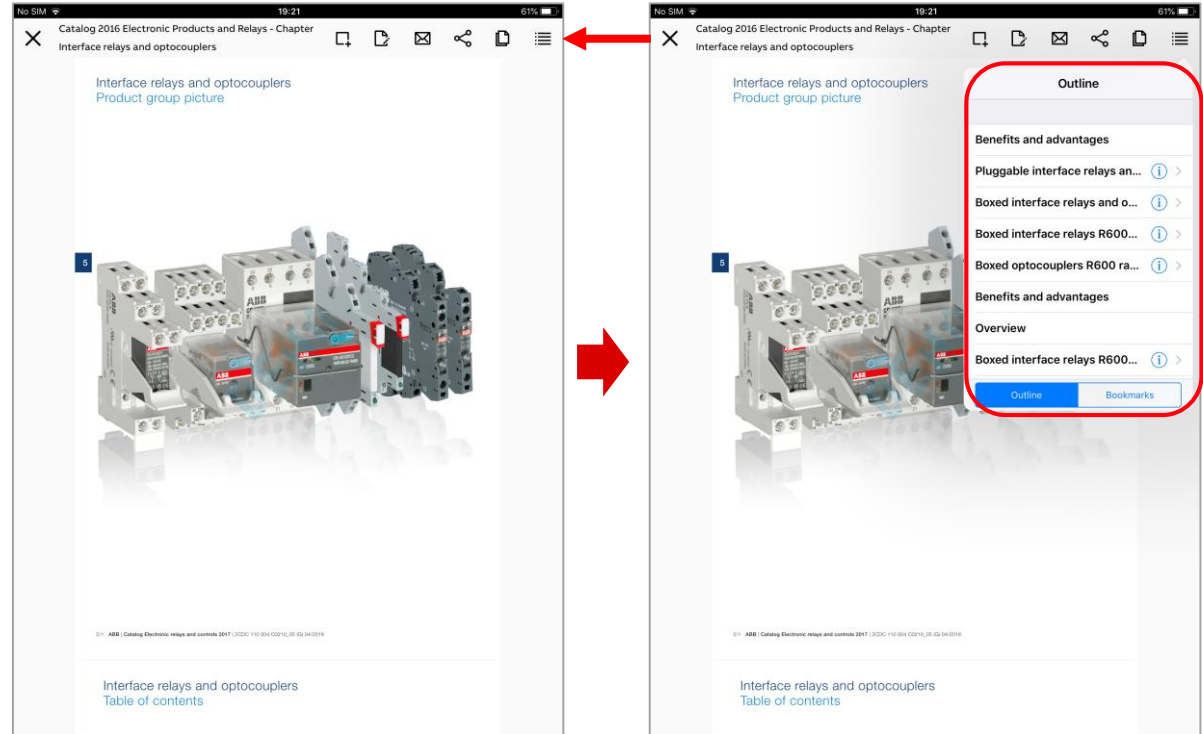

Sorting in My Selection section

Sorting function is now available in My Selection section for more organized look.

Users are able to select one of the sorting options:

- By name from A to Z or from Z to A
- By modification date descending or ascending
- Or by default

Bookmarks and table of contents in PDF viewer

Table of contents and bookmarks allow better navigation and work with the document.

ABB