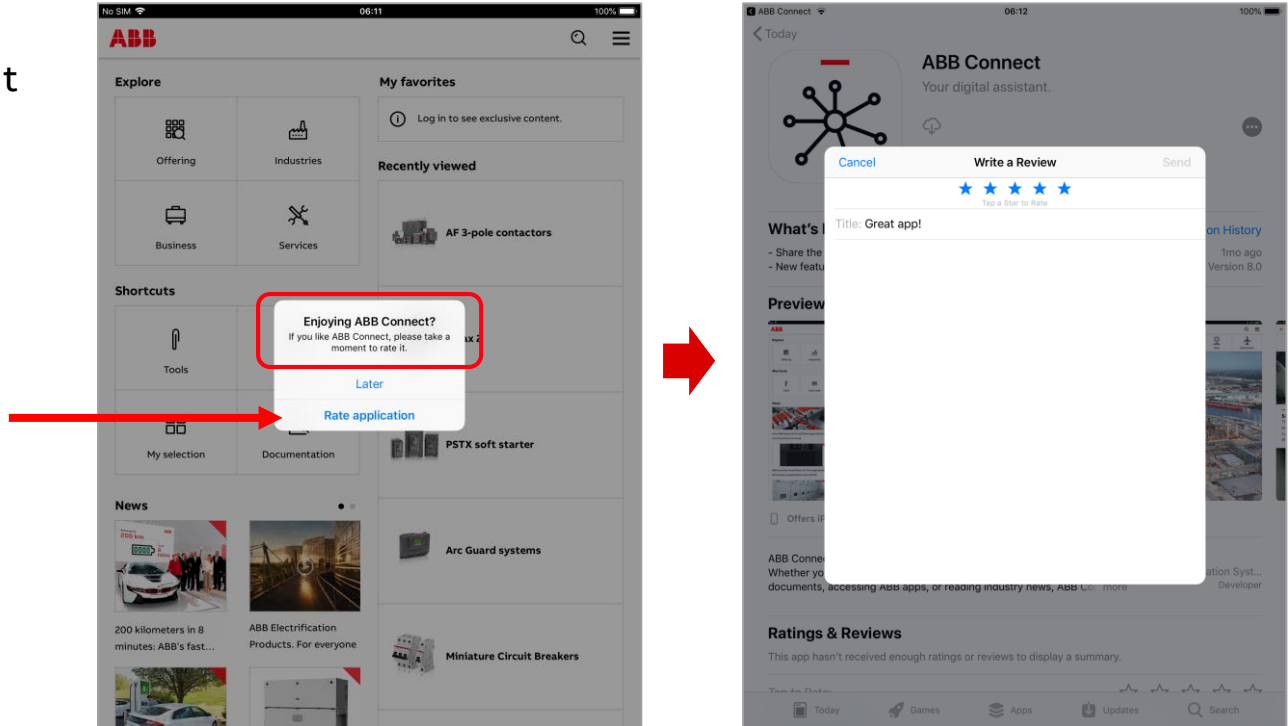

JUNE, 2018

ABB Connect - New Functionalities

Rate the app popup

All ABB Connect users are asked to give feedback about the application.

- Users are redirected to the store rating form after clicking on 'Rate application' button.

Sorting in My Selection section

Sorting function is now available in My Selection section for more organized look.

Users are able to select one of the sorting options:

- By name from A to Z or from Z to A
- By modification date descending or ascending
- Or by default