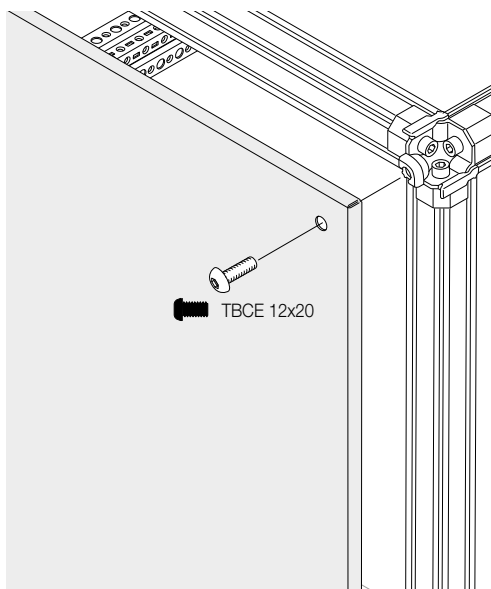

4x TBCE 12x20 8mm

4x TBCE 12x20 8mm

4x TBCE 12x20 8mm

8 mm TORX 30

www.ABB.com

We reserve the right to change the contents of this document without prior notice, in the course of technical development of the product.