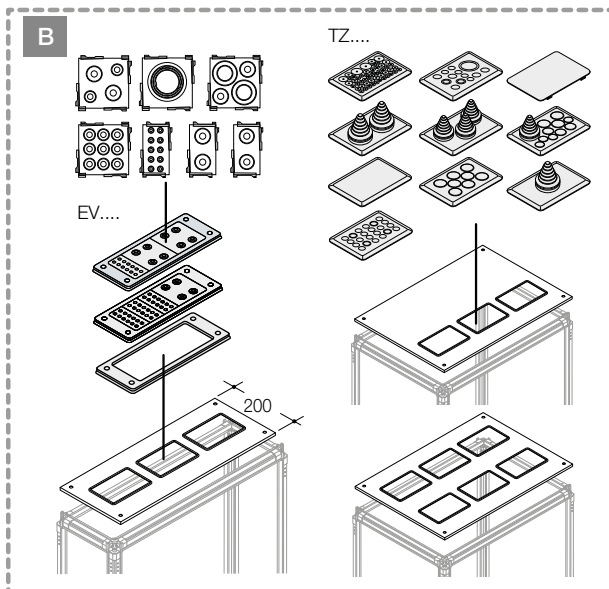

4x TBCE 12x20 8mm

4x TBCE 12x20 8mm

4x TBCE 12x20 8mm

8 mm TORX 30

www.ABB.com

We reserve the right to change the contents of this document without prior notice, in the course of technical development of the product.