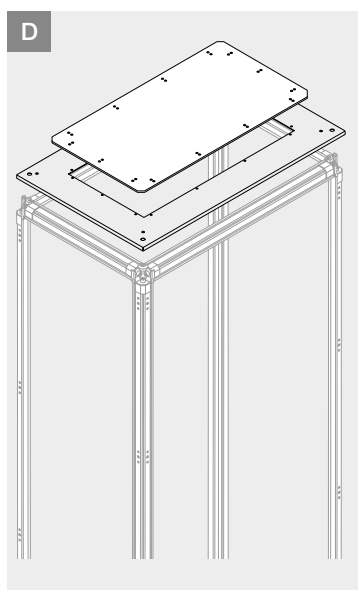

4x TBCE 12x20 8mm

4x TBCE 12x20 8mm

4x TBCE 12x20 8mm

8 mm TORX 30

www.ABB.com

We reserve the right to change the contents of this document without prior notice, in the course of technical development of the product.