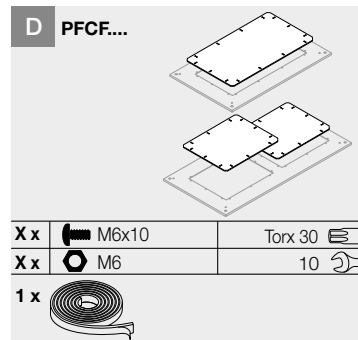

4x TBCE 12x20 8mm

4x TBCE 12x20 8mm

4x TBCE 12x20 8mm

8 mm TORX 30

www.ABB.com

We reserve the right to change the contents of this document without prior notice, in the course of technical development of the product.