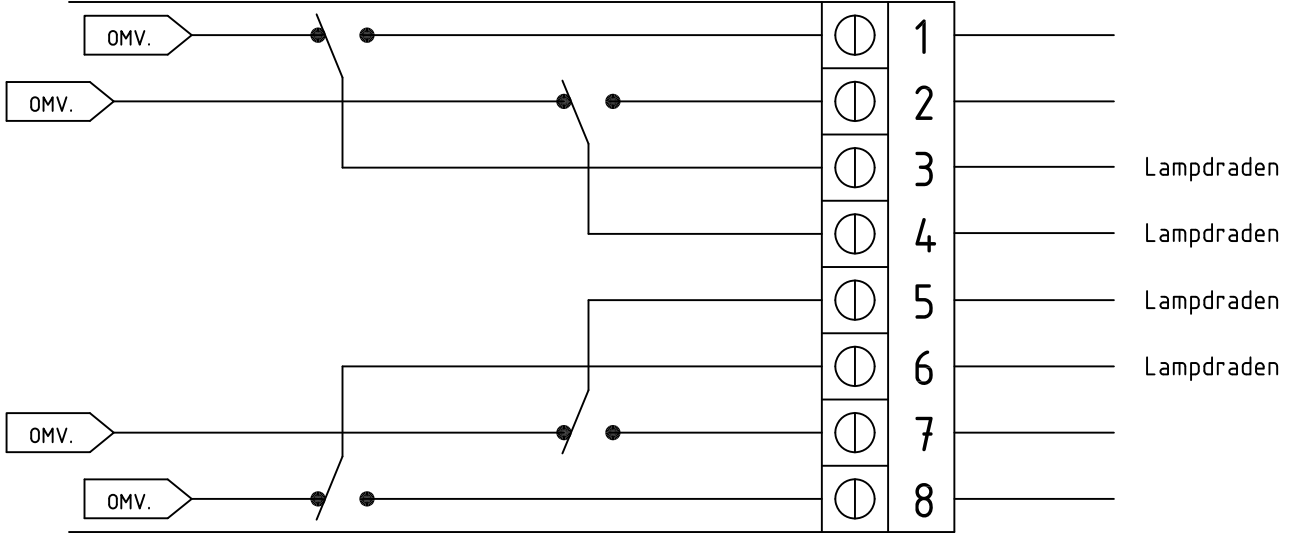

UNCONTROLLED COPY

Name: Wiring diagram						
Config:	Relaiscontacts	Designed by:	AG	Checked by:	Release Date:	Form.:
					28-06-06	A4
 Tel. +31 (0)88 2600 900		 		Drawingnr.:		
				LNR-020		
				Filename:		
				LNR-020.dwg		
<small>We reserve the right to make technical changes or modify the contents of this document without prior notice. ABB does not accept any responsibility whatsoever for potential errors or possible lack of information in this document. We reserve the right in this document and in the subject matter and illustrations contained therein. Any reproduction, disclosure to third parties or utilization of its contents - in whole or in parts - is forbidden without prior written consent of ABB. Copyright © 2017 ABB. All rights reserved.</small>						