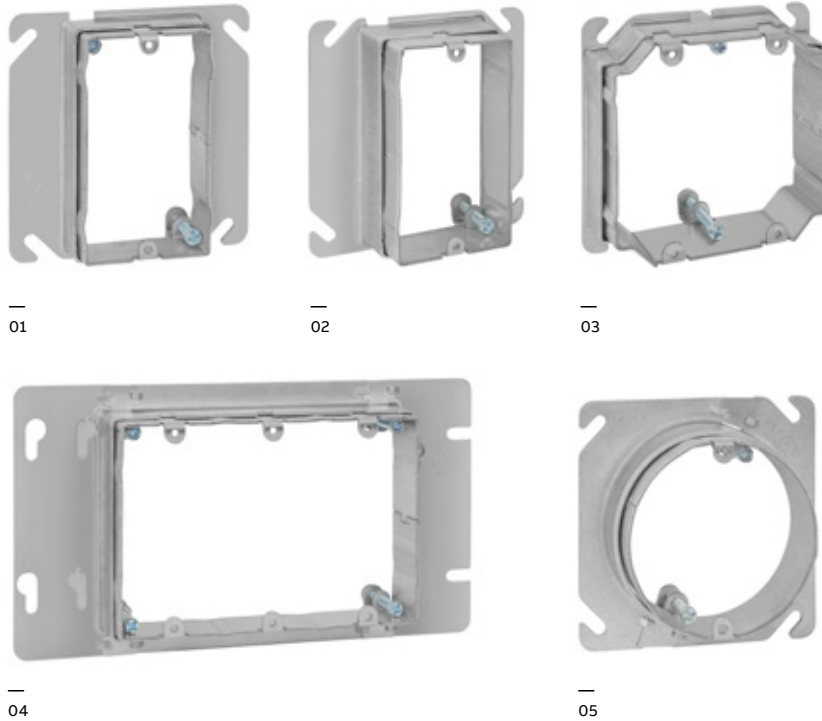

PRODUCT OVERVIEW

Adjustable mud rings

A quick, easy solution for a common rough-in problem.

Steel City®

Now there's a quick and economical way to ensure that stud-mounted outlet boxes fit flush with finished drywall, plaster or ceramic tile. New Steel City® adjustable mud rings have an inner ring that adjusts in depth to accommodate various drywall thicknesses. The inner ring can be set to the anticipated depth and then easily adjusted after drywall installation.

- 01 52CADJ1510
- 02 52CADJ2512
- 03 54CADJ612

Features and benefits

- Single mud ring can replace multiple SKUs for different depths
- Available in models for one-gang, two-gang, three-gang and round boxes
- Mount to any standard 4"-square 2 $\frac{1}{8}$ " deep outlet box, such as Steel City 521711234E
- Accepts industry-standard devices, including GFCIs
- Pre-galvanized steel construction
- UL listed component
- Not intended for 1 $\frac{1}{2}$ " deep boxes

01

02

03

Steel City® adjustable mud rings

- 01 52CADJ1510
- 02 52CADJ1612
- 03 52CADJ2512
- 04 52CADJ3612
- 05 54CADJ612

Adjustable mud ring installation and adjustment

- 1 Mount mud ring to steel box.
- 2 Move mud ring in or out using adjustment screws.
No loosening or tightening required.
- 3 Adjustment screws are accessible after device is in place for easy fine tuning.

Steel City® adjustable mud rings

Catalog no.	Description	Std. pkg. qty.	UPC no.
52CADJ1510	Single-gang, shallow, 3/8" to 1 1/4" adjustment depth	25	782980010247
52CADJ1612	Single-gang, deep, 3/8" to 1 1/2" adjustment depth	25	782980010254
52CADJ2512	Two-gang adjustable mud ring, 3/8" to 1 1/4" adjustment depth	25	782980010261
52CADJ3612	Three-gang adjustable mud ring, 3/8" to 1 1/2" adjustment depth	25	782980010278
54CADJ612	4" round adjustable mud ring, 3/8" to 1 1/2" adjustment depth	25	782980010285